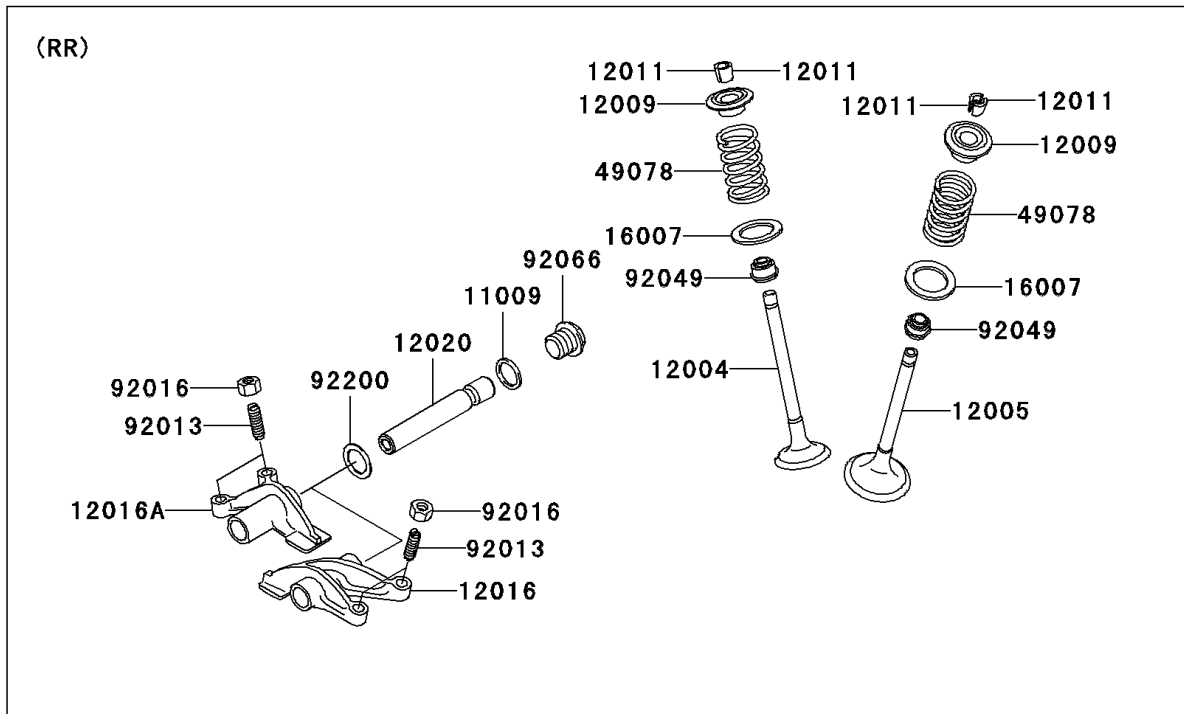

## 2006 KFX®700 PARTS DIAGRAM

Valve(s)

E1210

## 2006 KFX®700 PARTS LIST

Valve(s)

ITEM NAME	PART NUMBER	QUANTITY
GASKET,14X18X1.5 (Ref # 11009)	11009-1430	1
VALVE-INTAKE (Ref # 12004)	12004-0007	1
VALVE-EXHAUST (Ref # 12005)	12005-0016	1
RETAINER-VALVE SPRING (Ref # 12009)	12009-1056	1
COLLET (Ref # 12011)	12011-1051	1
ARM-ROCKER,EXHAUST (Ref # 12016)	12016-1128	1
ARM-ROCKER,INTAKE (Ref # 12016A)	12016-1129	1
SHAFT-ROCKER (Ref # 12020)	12020-0004	1
SEAT-SPRING,17.5X23.8X0.5 (Ref # 16007)	16007-1178	1
SPRING-ENGINE VALVE (Ref # 49078)	49078-0014	1
SCREW,6MM (Ref # 92013)	92013-009	1
NUT,6MM (Ref # 92016)	92016-061	1
SEAL-OIL,VSB58.558 (Ref # 92049)	92049-1218	1
PLUG,DRAIN (Ref # 92066)	92066-2196	1
WASHER,13X17X0.3 (Ref # 92200)	92200-1508	1