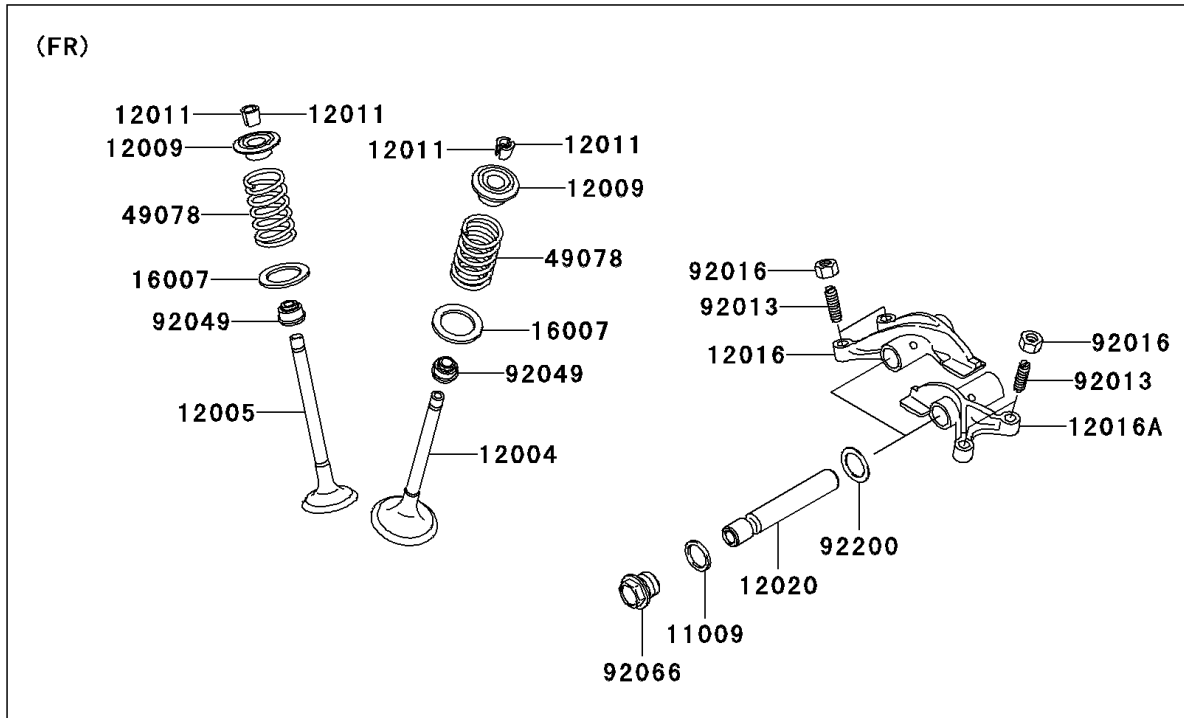

## 2006 KFX®700 PARTS DIAGRAM

Valve(s)

E1210

## 2006 KFX®700 PARTS LIST

Valve(s)

ITEM NAME	PART NUMBER	QUANTITY
GASKET,14X18X1.5 (Ref # 11009)	11009-1430	1
VALVE-INTAKE (Ref # 12004)	12004-0007	1
VALVE-EXHAUST (Ref # 12005)	12005-0016	1
RETAINER-VALVE SPRING (Ref # 12009)	12009-1056	1
COLLET (Ref # 12011)	12011-1051	1
ARM-ROCKER,EXHAUST (Ref # 12016)	12016-1128	1
ARM-ROCKER,INTAKE (Ref # 12016A)	12016-1129	1
SHAFT-ROCKER (Ref # 12020)	12020-0004	1
SEAT-SPRING,17.5X23.8X0.5 (Ref # 16007)	16007-1178	1
SPRING-ENGINE VALVE (Ref # 49078)	49078-0014	1
SCREW,6MM (Ref # 92013)	92013-009	1
NUT,6MM (Ref # 92016)	92016-061	1
SEAL-OIL,VSB58.558 (Ref # 92049)	92049-1218	1
PLUG,DRAIN (Ref # 92066)	92066-2196	1
WASHER,13X17X0.3 (Ref # 92200)	92200-1508	1