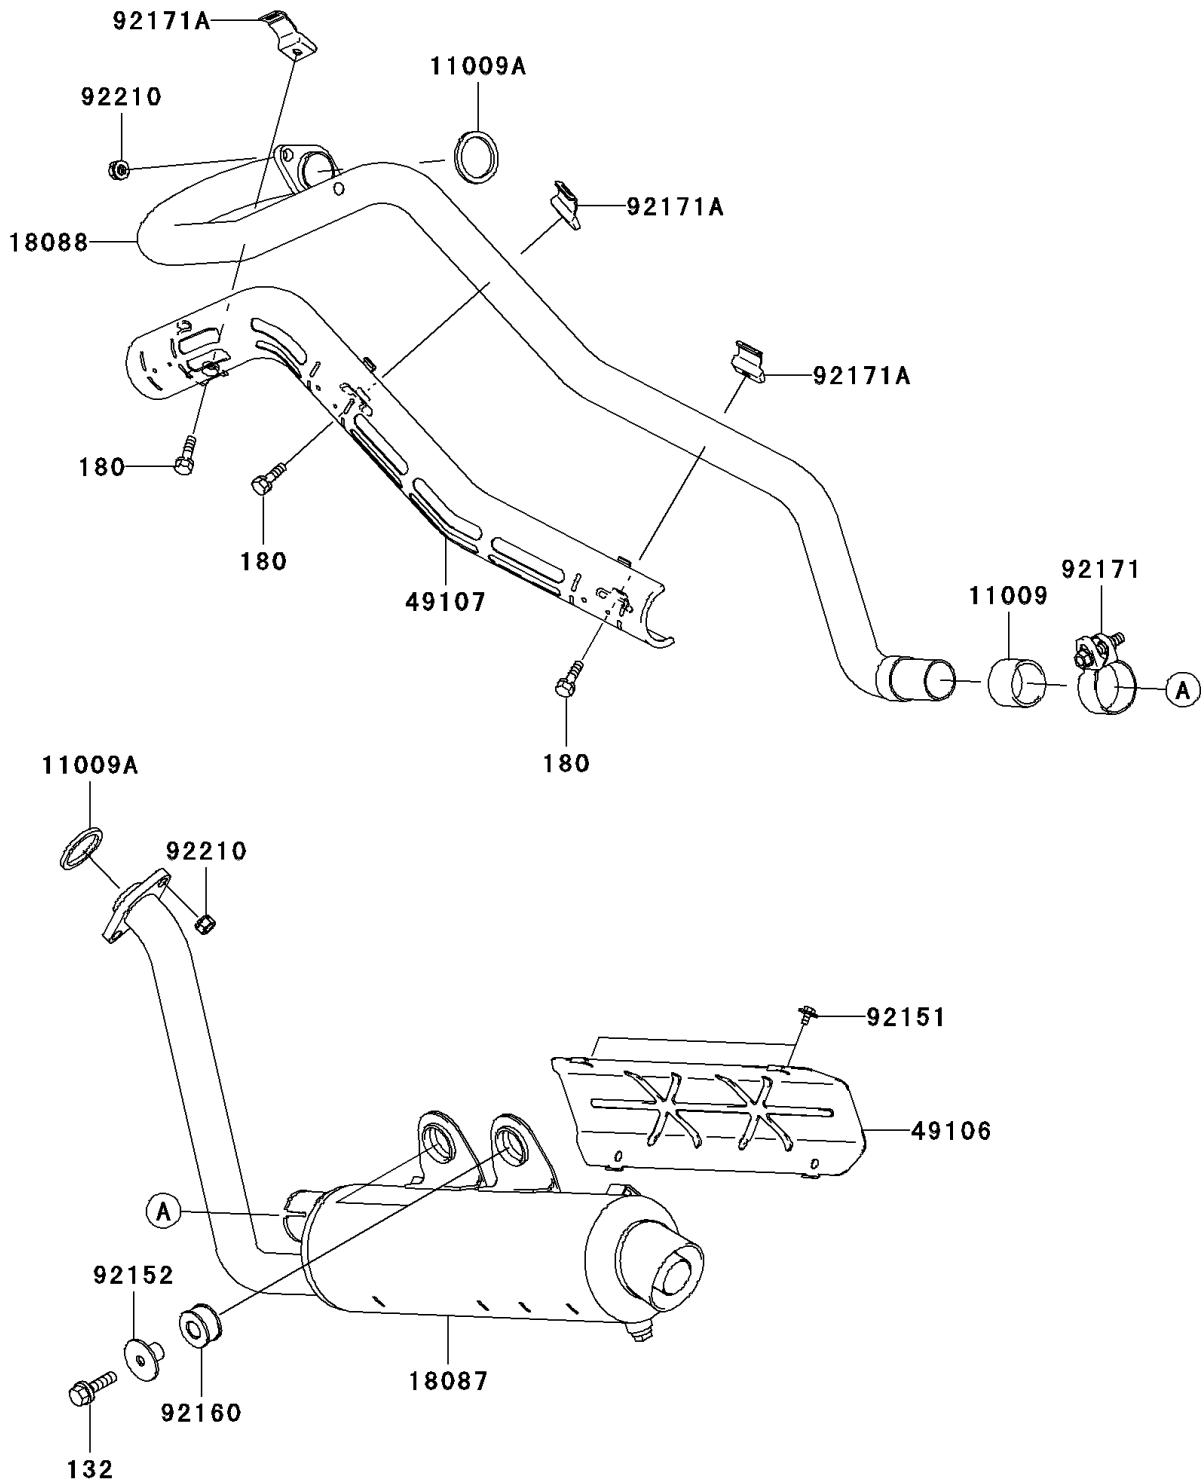

## 2006 KFX®700 PARTS DIAGRAM

Muffler(s)

E1140

## 2006 KFX®700 PARTS LIST

Muffler(s)

ITEM NAME	PART NUMBER	QUANTITY
BOLT-FLANGED-SMALL,8X30 (Ref # 132)	132Y0830	1
BOLT-UPSET-WS,6X20 (Ref # 180)	180Y0620	1
GASKET,MUFFLER CONNECTING (Ref # 11009)	11009-1865	1
GASKET,EXHAUST HOLDER (Ref # 11009A)	11009-1894	1
MUFFLER (Ref # 18087)	18087-0006	1
PIPE-EXHAUST (Ref # 18088)	18088-1222	1
COVER-MUFFLER (Ref # 49106)	49106-1293	1
COVER-EXHAUST PIPE (Ref # 49107)	49107-1226	1
BOLT,UPSET-WP,M6X12 (Ref # 92151)	92151-1944	1
COLLAR,MUFFLER (Ref # 92152)	92152-1152	1
DAMPER,MUFFLER (Ref # 92160)	92160-1990	1
CLAMP (Ref # 92171)	92171-1330	1
CLAMP (Ref # 92171A)	92171-1357	1
NUT,RH,THREAD 8MM (Ref # 92210)	92210-1242	1