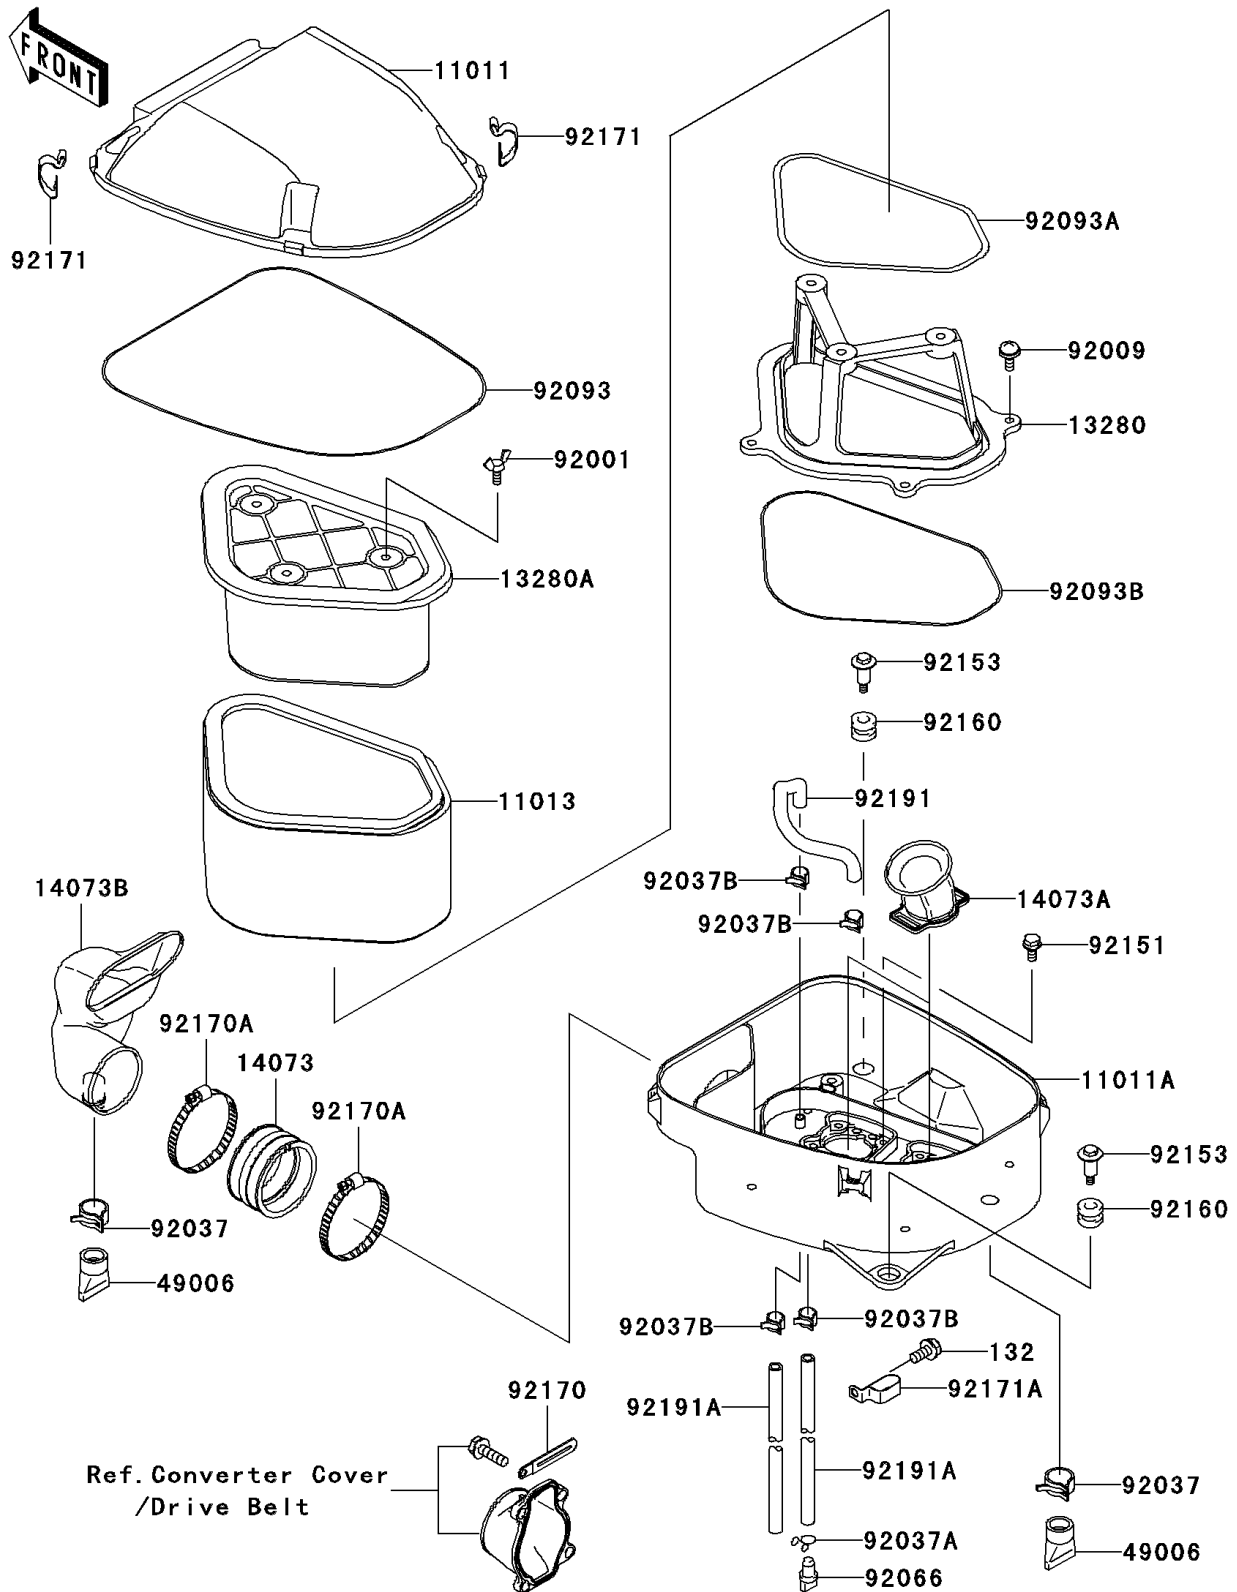

2006 KFX[®]700 PARTS DIAGRAM

Air Cleaner

E1130

2006 KFX®700 PARTS LIST

Air Cleaner

ITEM NAME	PART NUMBER	QUANTITY
BOLT-FLANGED-SMALL,6X12 (Ref # 132)	132Y0612	1
CASE-AIR FILTER,UPP (Ref # 11011)	11011-0046	1
CASE-AIR FILTER,LWR (Ref # 11011A)	11011-0047	1
ELEMENT-AIR FILTER (Ref # 11013)	11013-0001	1
HOLDER (Ref # 13280)	13280-0111	1
HOLDER (Ref # 13280A)	13280-1272	1
DUCT,JOINT (Ref # 14073)	14073-1775	1
DUCT,AIR FANNEL (Ref # 14073A)	14073-1830	1
DUCT, INTAKE (Ref # 14073B)	14073-1849	1
BOOT (Ref # 49006)	49006-1292	1
BOLT,WING,6X15 (Ref # 92001)	92001-1703	1
SCREW,6X16 (Ref # 92009)	92009-1621	1
CLAMP,HOSE CLIP (Ref # 92037)	92037-1460	1
CLAMP,TUBE (Ref # 92037A)	92037-147	1
CLAMP,TUBE (Ref # 92037B)	92037-1505	1
PLUG,DRAIN (Ref # 92066)	92066-1211	1
SEAL,AIR FILTER CASE (Ref # 92093)	92093-1522	1
SEAL,HOLDER-HOLDER (Ref # 92093A)	92093-1569	1
SEAL,HOLDER-LOWER (Ref # 92093B)	92093-1570	1
BOLT,FLANGED,5X12 (Ref # 92151)	92151-1305	1
BOLT,FLANGED,M6X18.5X10.2 (Ref # 92153)	92153-1052	1
DAMPER (Ref # 92160)	92160-1594	1
CLAMP (Ref # 92170)	92170-1514	1
CLAMP (Ref # 92170A)	92170-1764	1
CLAMP,AIR FILTER CASE (Ref # 92171)	92171-1394	1
CLAMP,AIR VENT (Ref # 92171A)	92171-1522	1
TUBE,7X11X210 (Ref # 92191)	92191-1494	1
TUBE,7X11X470 (Ref # 92191A)	92191-1531	1