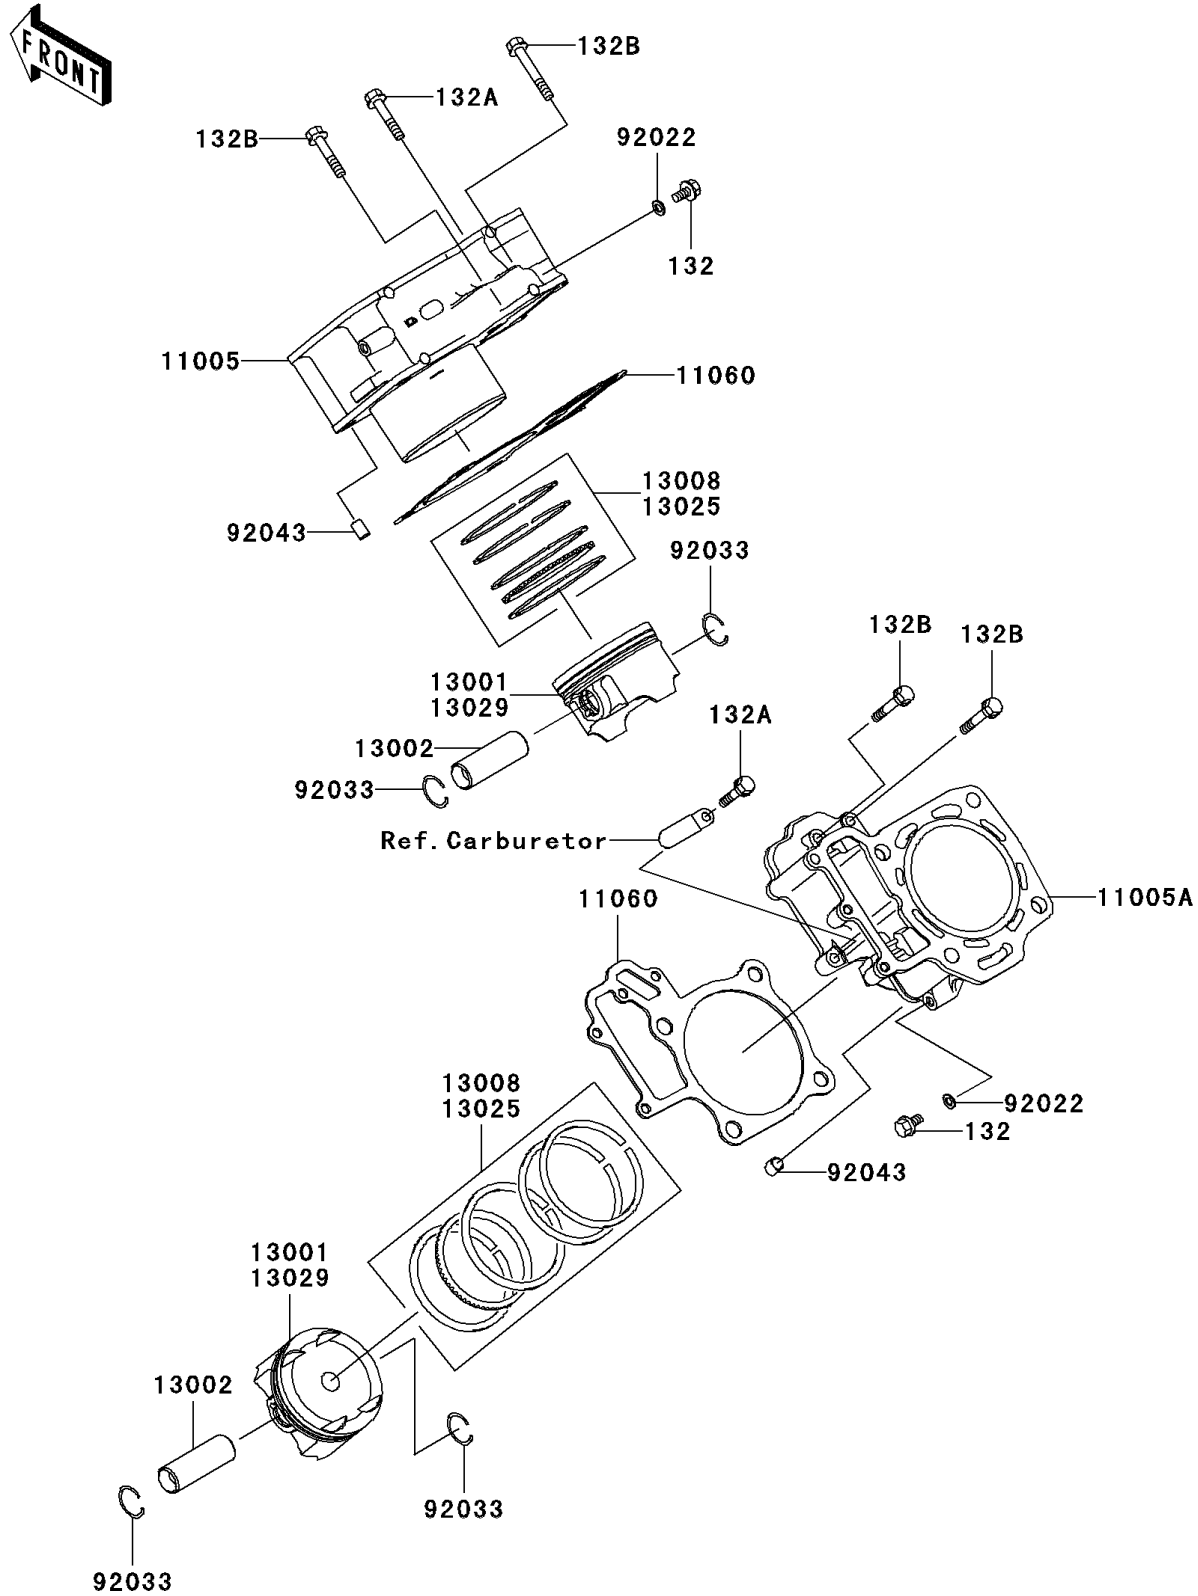

2006 KFX[®]700 PARTS DIAGRAM

Cylinder/Piston(s)

E1120

2006 KFX®700 PARTS LIST

Cylinder/Piston(s)

ITEM NAME	PART NUMBER	QUANTITY
BOLT-FLANGED-SMALL,6X12 (Ref # 132)	132Y0612	1
BOLT-FLANGED-SMALL,6X30 (Ref # 132A)	132Y0630	1
BOLT-FLANGED-SMALL,6X40 (Ref # 132B)	132Y0640	1
CYLINDER-ENGINE,FR (Ref # 11005)	11005-1990	1
CYLINDER-ENGINE,RR (Ref # 11005A)	11005-1992	1
GASKET,CYLINDER BASE (Ref # 11060)	11060-1965	1
PISTON-ENGINE,STD (Ref # 13001)	13001-1658	1
PIN-PISTON (Ref # 13002)	13002-1060	1
RING-SET-PISTON,STD (Ref # 13008)	13008-1215	1
RING-SET-PISTON L,O/S 0.50 (Ref # 13025)	13025-0005	1
PISTON-ENGINE L,O/S 0.50 (Ref # 13029)	13029-0007	1
WASHER,6.2X11X1 (Ref # 92022)	92022-304	1
RING-SNAP (Ref # 92033)	92033-1207	1
PIN,10.1X12X14 (Ref # 92043)	92043-4009	1