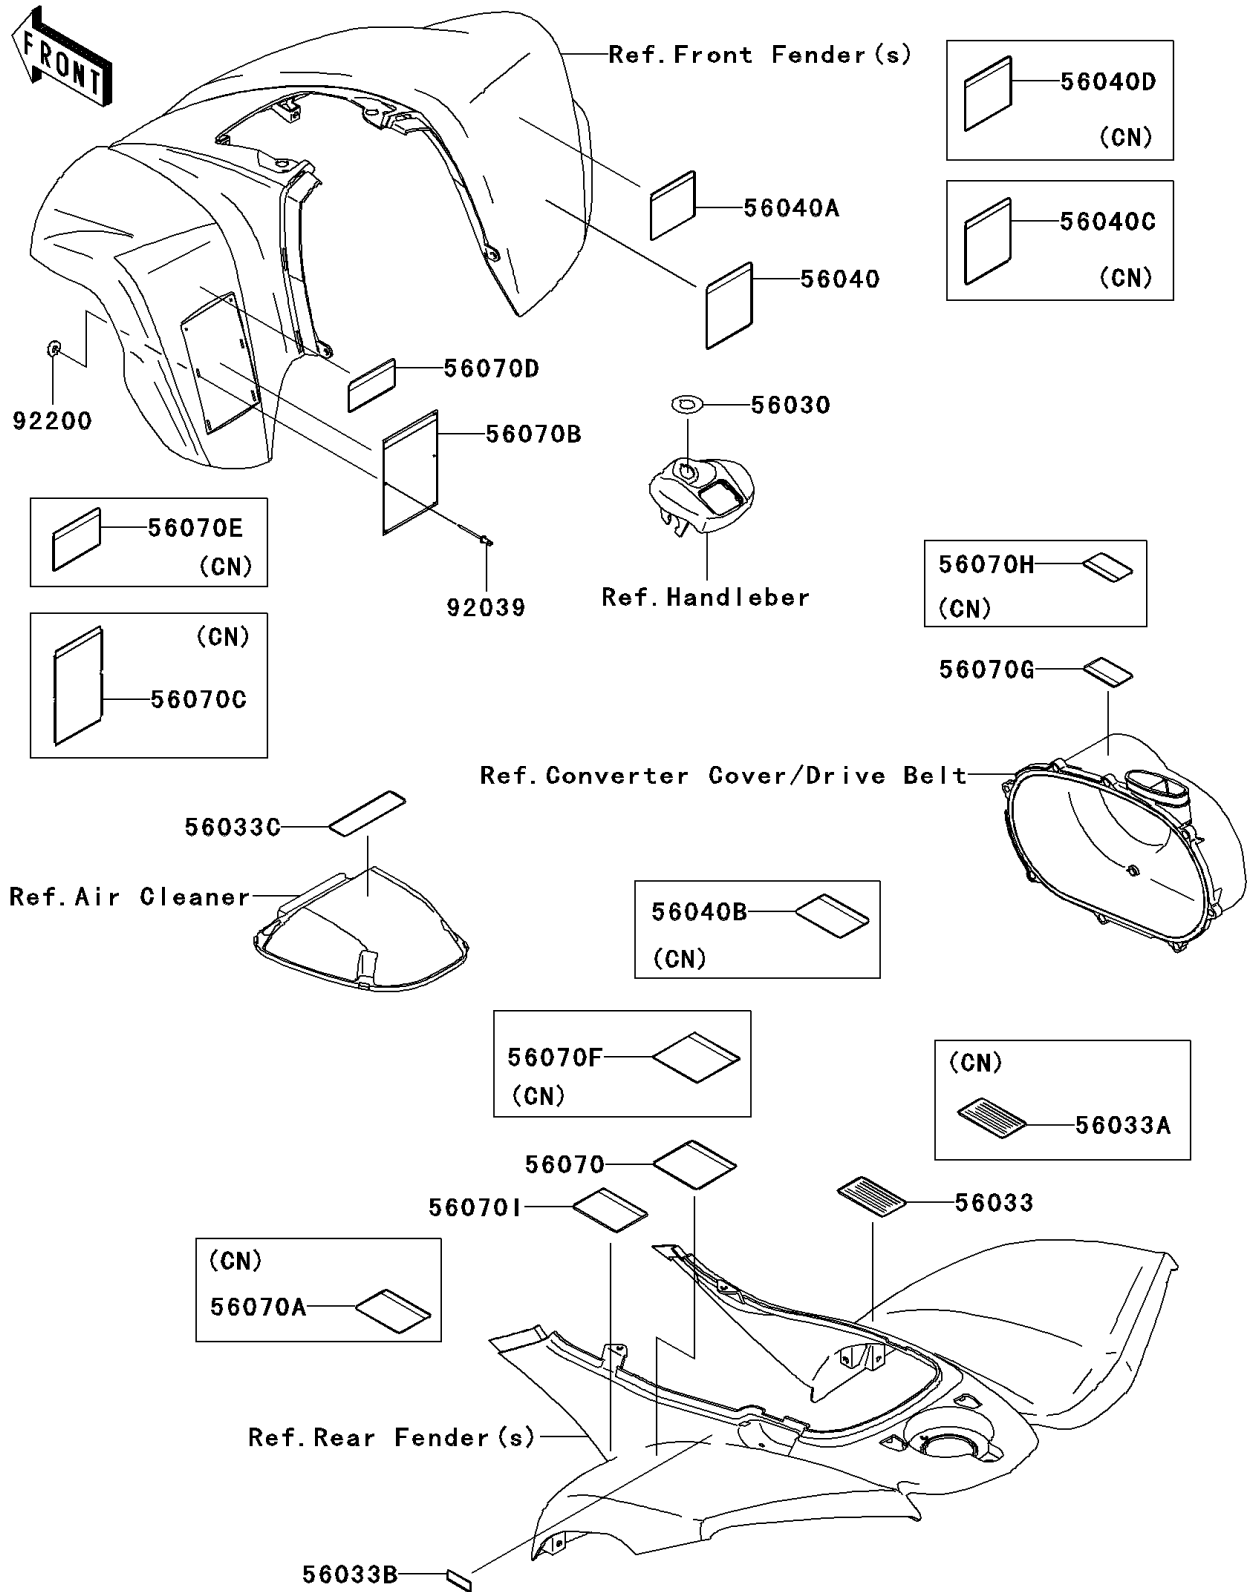

## 2004 KFX®700 PARTS DIAGRAM

Labels(B1)

F2860

## 2004 KFX®700 PARTS LIST

Labels(B1)

| ITEM NAME                                     | PART NUMBER | QUANTITY |
|---|-------------|----------|
| LABEL,IGNITION SWITCH (Ref # 56030)           | 56030-0018  | 1        |
| LABEL-MANUAL,DRIVE BELT INFO (Ref # 56033)    | 56033-0001  | 1        |
| LABEL-MANUAL,SEAT LATCH (Ref # 56033B)        | 56033-0023  | 1        |
| LABEL-MANUAL,MANUAL (Ref # 56033C)            | 56033-1263  | 1        |
| LABEL-WARNING,TRANSPORT (Ref # 56040)         | 56040-1261  | 1        |
| LABEL-WARNING,UNDER 16 (Ref # 56040A)         | 56040-1276  | 1        |
| LABEL-WARNING,TIRE INFO (Ref # 56070)         | 56070-0004  | 1        |
| LABEL-WARNING,SERIOUS INJURY (Ref # 56070B)   | 56070-1151  | 1        |
| LABEL-WARNING,SHIFT LEVER (Ref # 56070D)      | 56070-1170  | 1        |
| LABEL-WARNING,CVT COVER (Ref # 56070G)        | 56070-1269  | 1        |
| LABEL-WARNING,MAX VEHICLE LOAD (Ref # 56070I) | 56070-1291  | 1        |
| RIVET,3.2X8 (Ref # 92039)                     | 92039-3763  | 1        |
| WASHER,3.5X8X1 (Ref # 92200)                  | 92200-1251  | 1        |
| LABEL-MANUAL,BELT CONVERTER (Ref # 56033A)    | 56033-0002  | 1        |
| LABEL-WARNING,NO PASSENGER (Ref # 56040B)     | 56040-1280  | 1        |
| LABEL-WARNING,TRANSPORT (Ref # 56040C)        | 56040-1283  | 1        |
| LABEL-WARNING,AGE (Ref # 56040D)              | 56040-1325  | 1        |
| LABEL-WARNING,MAX VEHICLE LOAD (Ref # 56070A) | 56070-0006  | 1        |
| LABEL-WARNING,GENERAL (Ref # 56070C)          | 56070-1163  | 1        |
| LABEL-WARNING,SHIFT LEVER(FREN (Ref # 56070E) | 56070-1179  | 1        |
| LABEL-WARNING,TIRE INFO (Ref # 56070F)        | 56070-1249  | 1        |
| LABEL-WARNING,CVT COVER(FRENCH (Ref # 56070H) | 56070-1271  | 1        |