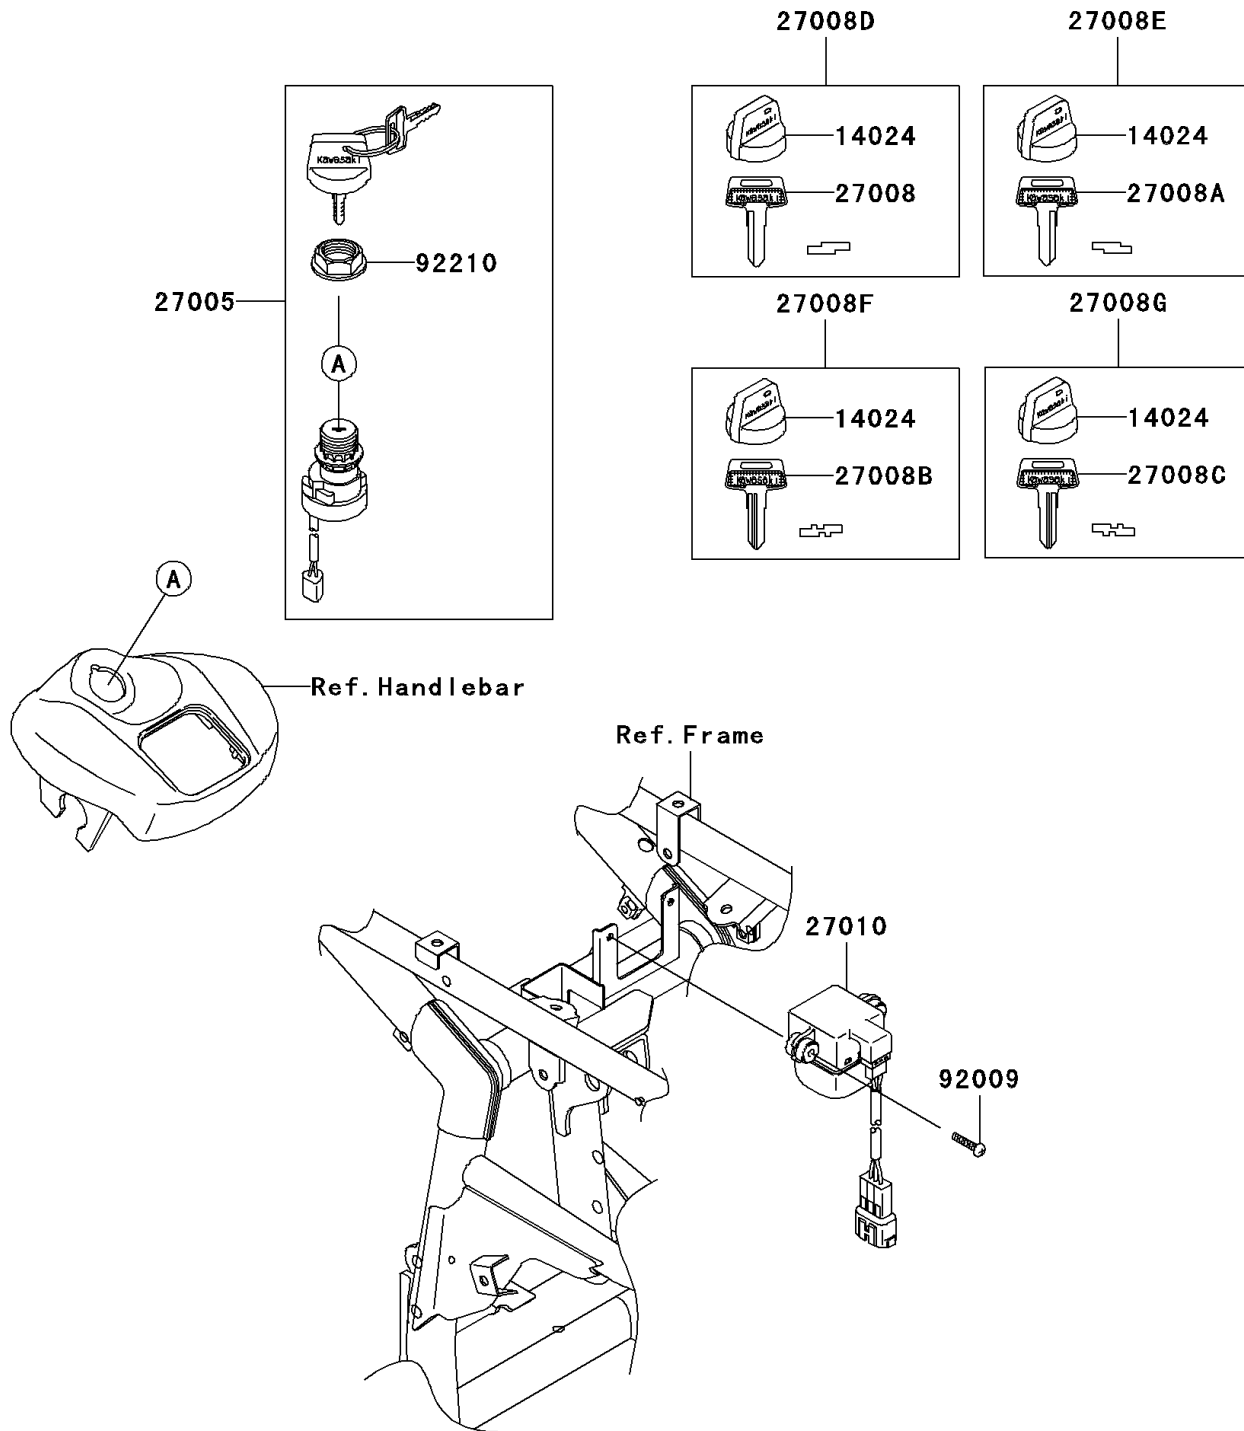

## 2004 KFX<sup>®</sup>700 PARTS DIAGRAM

Ignition Switch

F2770

## 2004 KFX®700 PARTS LIST

### Ignition Switch

ITEM NAME	PART NUMBER	QUANTITY
COVER,KEY (Ref # 14024)	14024-1551	1
SWITCH-ASSY-IGNITION (Ref # 27005)	27005-1267	1
KEY-LOCK,BLANK (Ref # 27008)	27008-1041	1
KEY-LOCK,BLANK (Ref # 27008A)	27008-1042	1
KEY-LOCK,BLANK (Ref # 27008B)	27008-1043	1
KEY-LOCK,BLANK (Ref # 27008C)	27008-1044	1
KEY-LOCK,BLANK (Ref # 27008D)	27008-1132	1
KEY-LOCK,BLANK (Ref # 27008E)	27008-1133	1
KEY-LOCK,BLANK (Ref # 27008F)	27008-1134	1
KEY-LOCK,BLANK (Ref # 27008G)	27008-1135	1
SWITCH,INVERT SENSOR (Ref # 27010)	27010-1421	1
SCREW,4X20 (Ref # 92009)	92009-1897	1
NUT,IGNITION SWITCH (Ref # 92210)	92210-1109	1