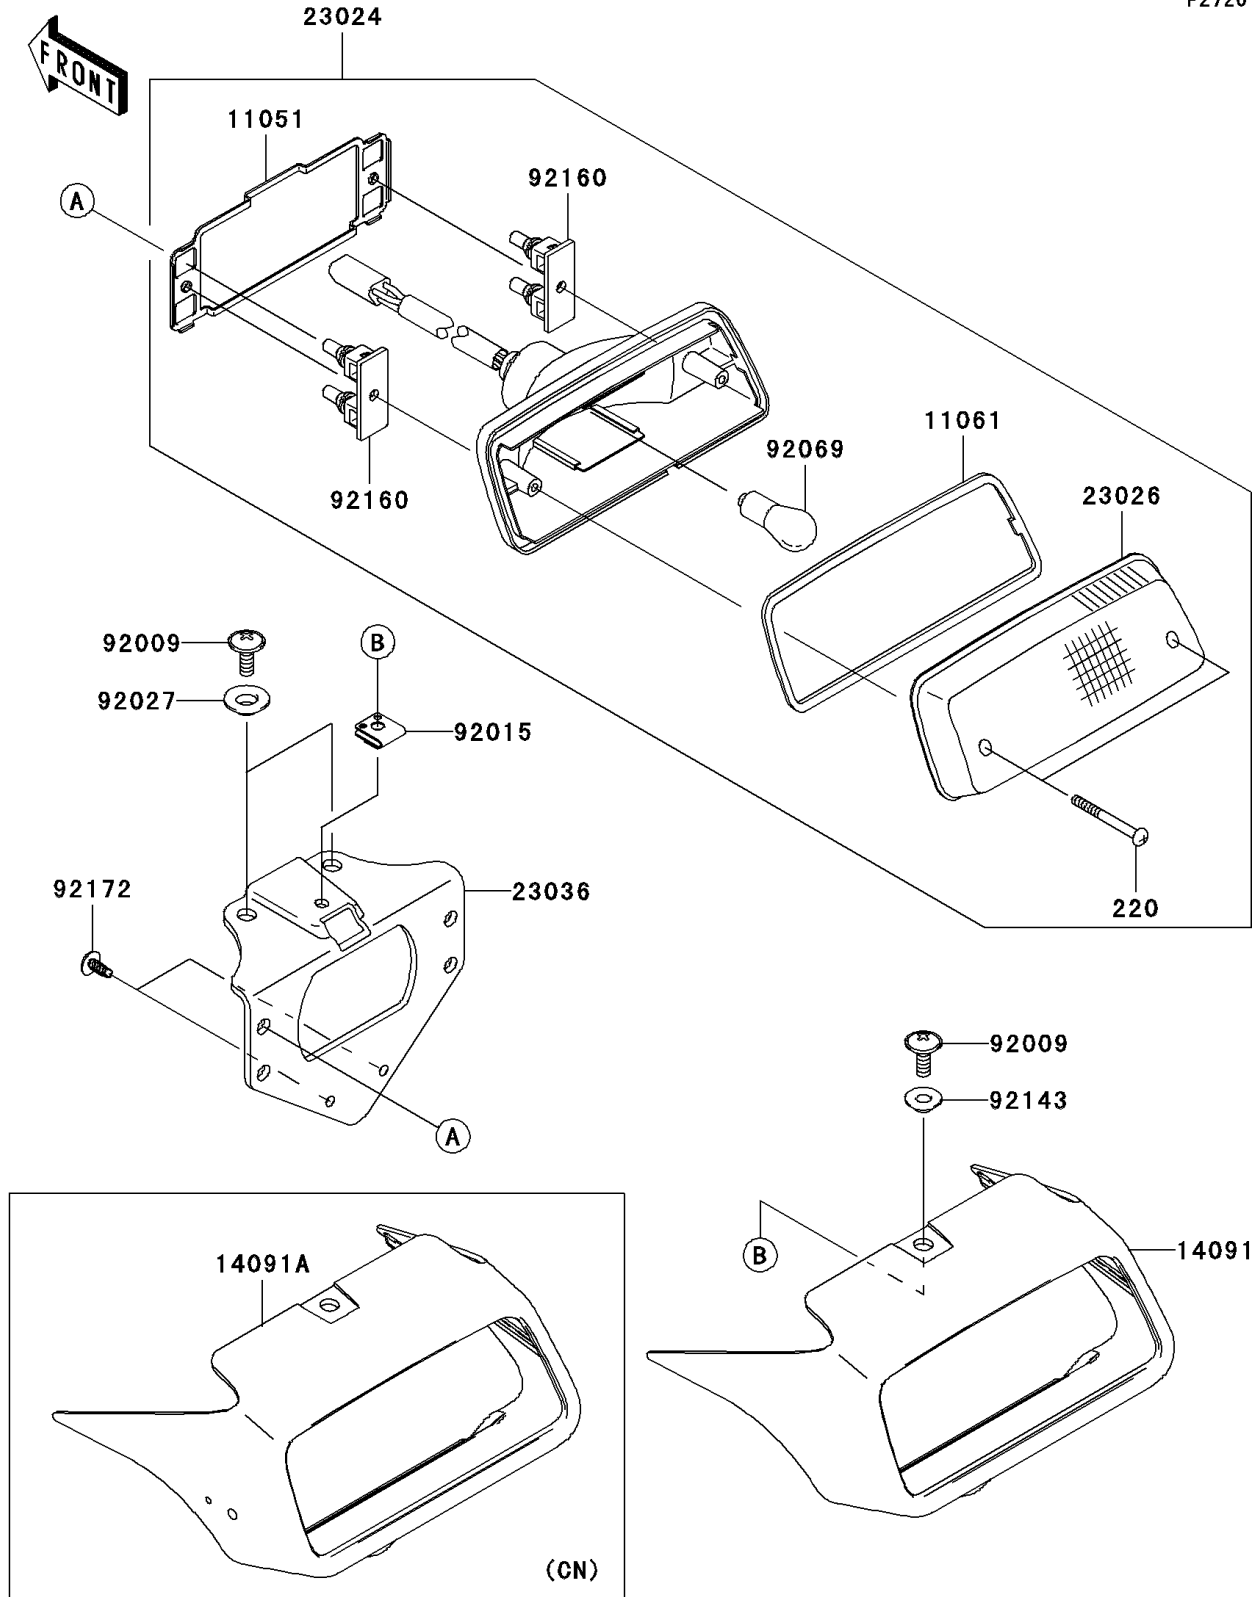

2004 KFX®700 PARTS DIAGRAM

Taillight(s)

F2720

2004 KFX®700 PARTS LIST

Taillight(s)

ITEM NAME	PART NUMBER	QUANTITY
SCREW-PAN-CROS (Ref # 220)	220B0440	1
BRACKET,TAIL LAMP (Ref # 11051)	11051-1870	1
GASKET,TAIL LAMP LENS (Ref # 11061)	11061-0055	1
LAMP-ASSY-TAIL (Ref # 23024)	23024-1130	1
LENS,TAIL LAMP (Ref # 23026)	23026-1230	1
BRACKET-TAIL LAMP (Ref # 23036)	23036-0001	1
SCREW,6X16 (Ref # 92009)	92009-1621	1
NUT,CLAMP,6MM (Ref # 92015)	92015-1678	1
COLLAR,L=4.7 (Ref # 92027)	92027-1964	1
BULB,12V 21/5W (Ref # 92069)	92069-063	1
COLLAR (Ref # 92143)	92143-1087	1
DAMPER,TAIL LAMP (Ref # 92160)	92160-1053	1
SCREW,TAPPING,5X10 (Ref # 92172)	92172-1061	1
COVER,TAIL LAMP,F.BLACK (Ref # 14091)	14091-0095-6Z	1
COVER,TAIL LAMP,F.BLACK (Ref # 14091A)	14091-0113-6Z	1