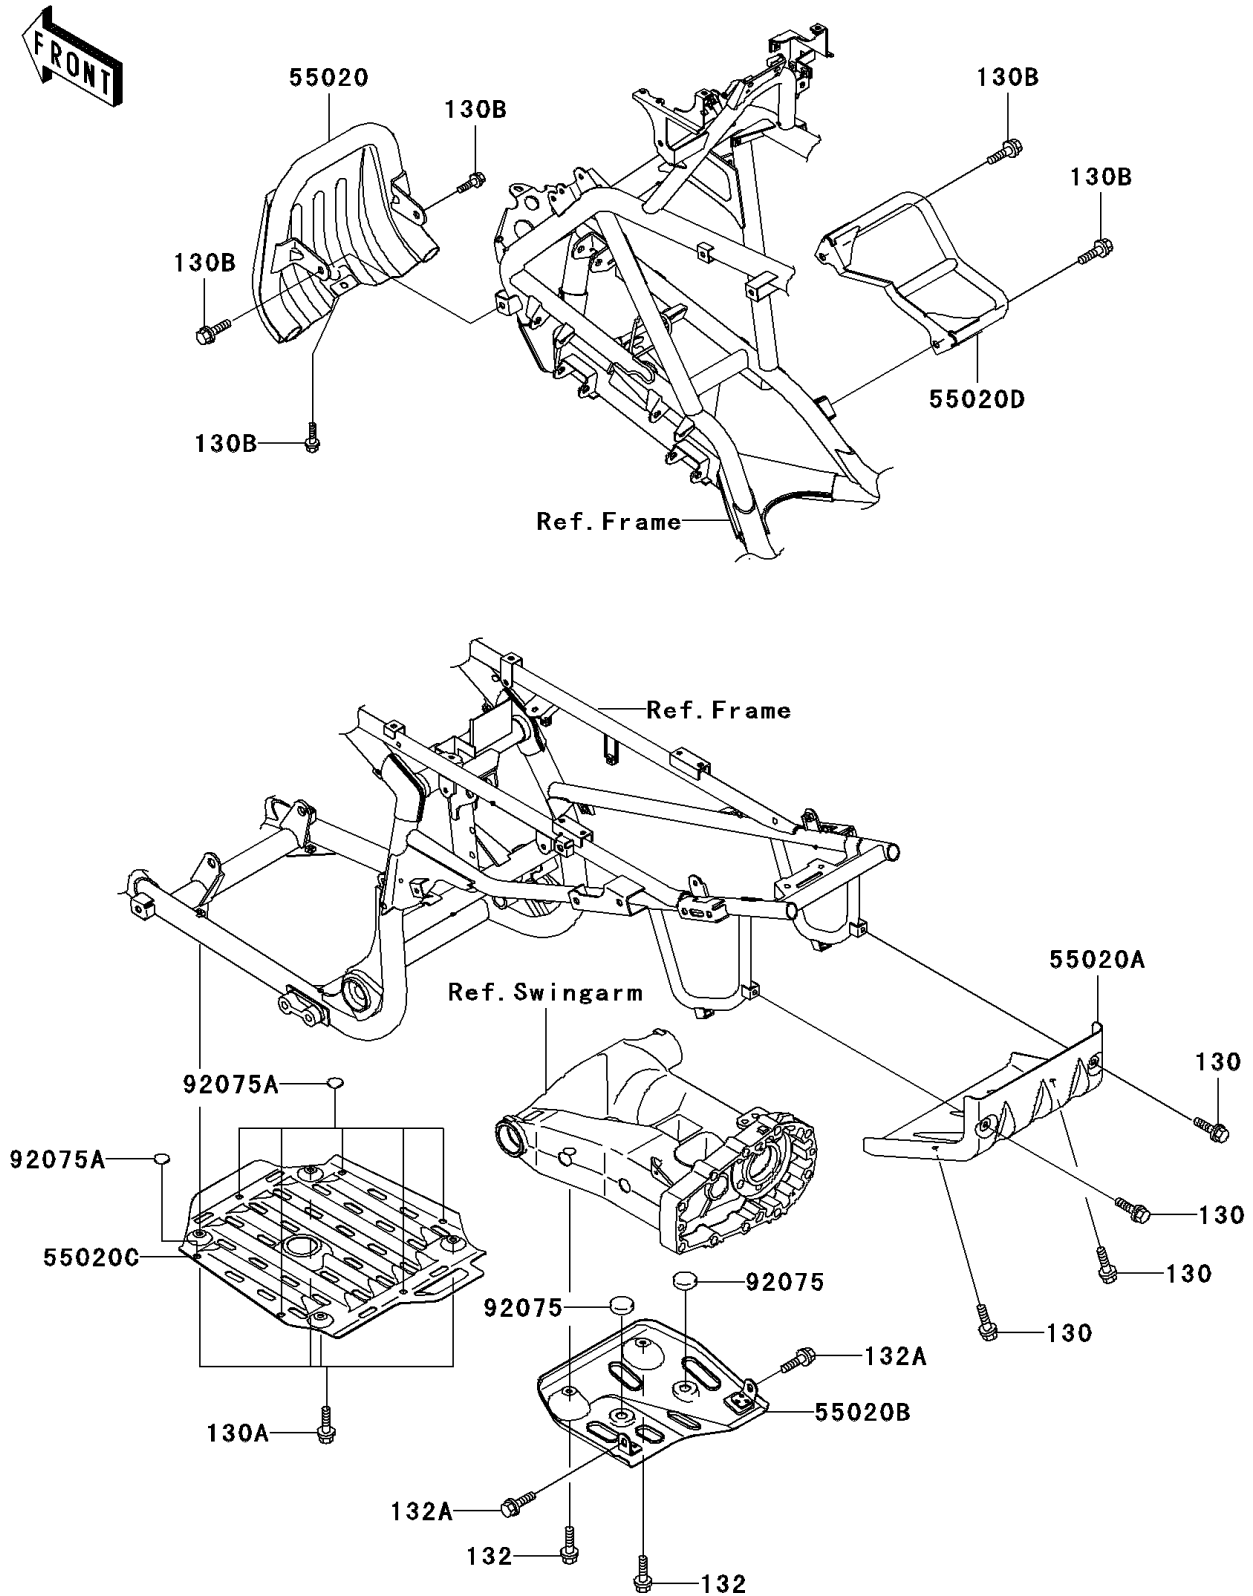

2004 KFX®700 PARTS DIAGRAM

Guard(s)

F2680

2004 KFX®700 PARTS LIST

Guard(s)

ITEM NAME	PART NUMBER	QUANTITY
BOLT-FLANGED (Ref # 130)	130J0610	1
BOLT-FLANGED (Ref # 130A)	130J0612	1
BOLT-FLANGED,8X14 (Ref # 130B)	130J0814	1
BOLT-FLANGED-SMALL (Ref # 132)	132J0612	1
BOLT-FLANGED-SMALL,8X16 (Ref # 132A)	132J0816	1
GUARD,FR,G.GRAY (Ref # 55020)	55020-0010-HN	1
GUARD,FUEL TANK (Ref # 55020A)	55020-0011	1
GUARD,SWING ARM (Ref # 55020B)	55020-0032	1
GUARD,ENGINE (Ref # 55020C)	55020-1802	1
GUARD,BELT CONVERTER,G.GRAY (Ref # 55020D)	55020-1810-HN	1
DAMPER (Ref # 92075)	92075-157	1
DAMPER,RUBBER (Ref # 92075A)	92075-261	1