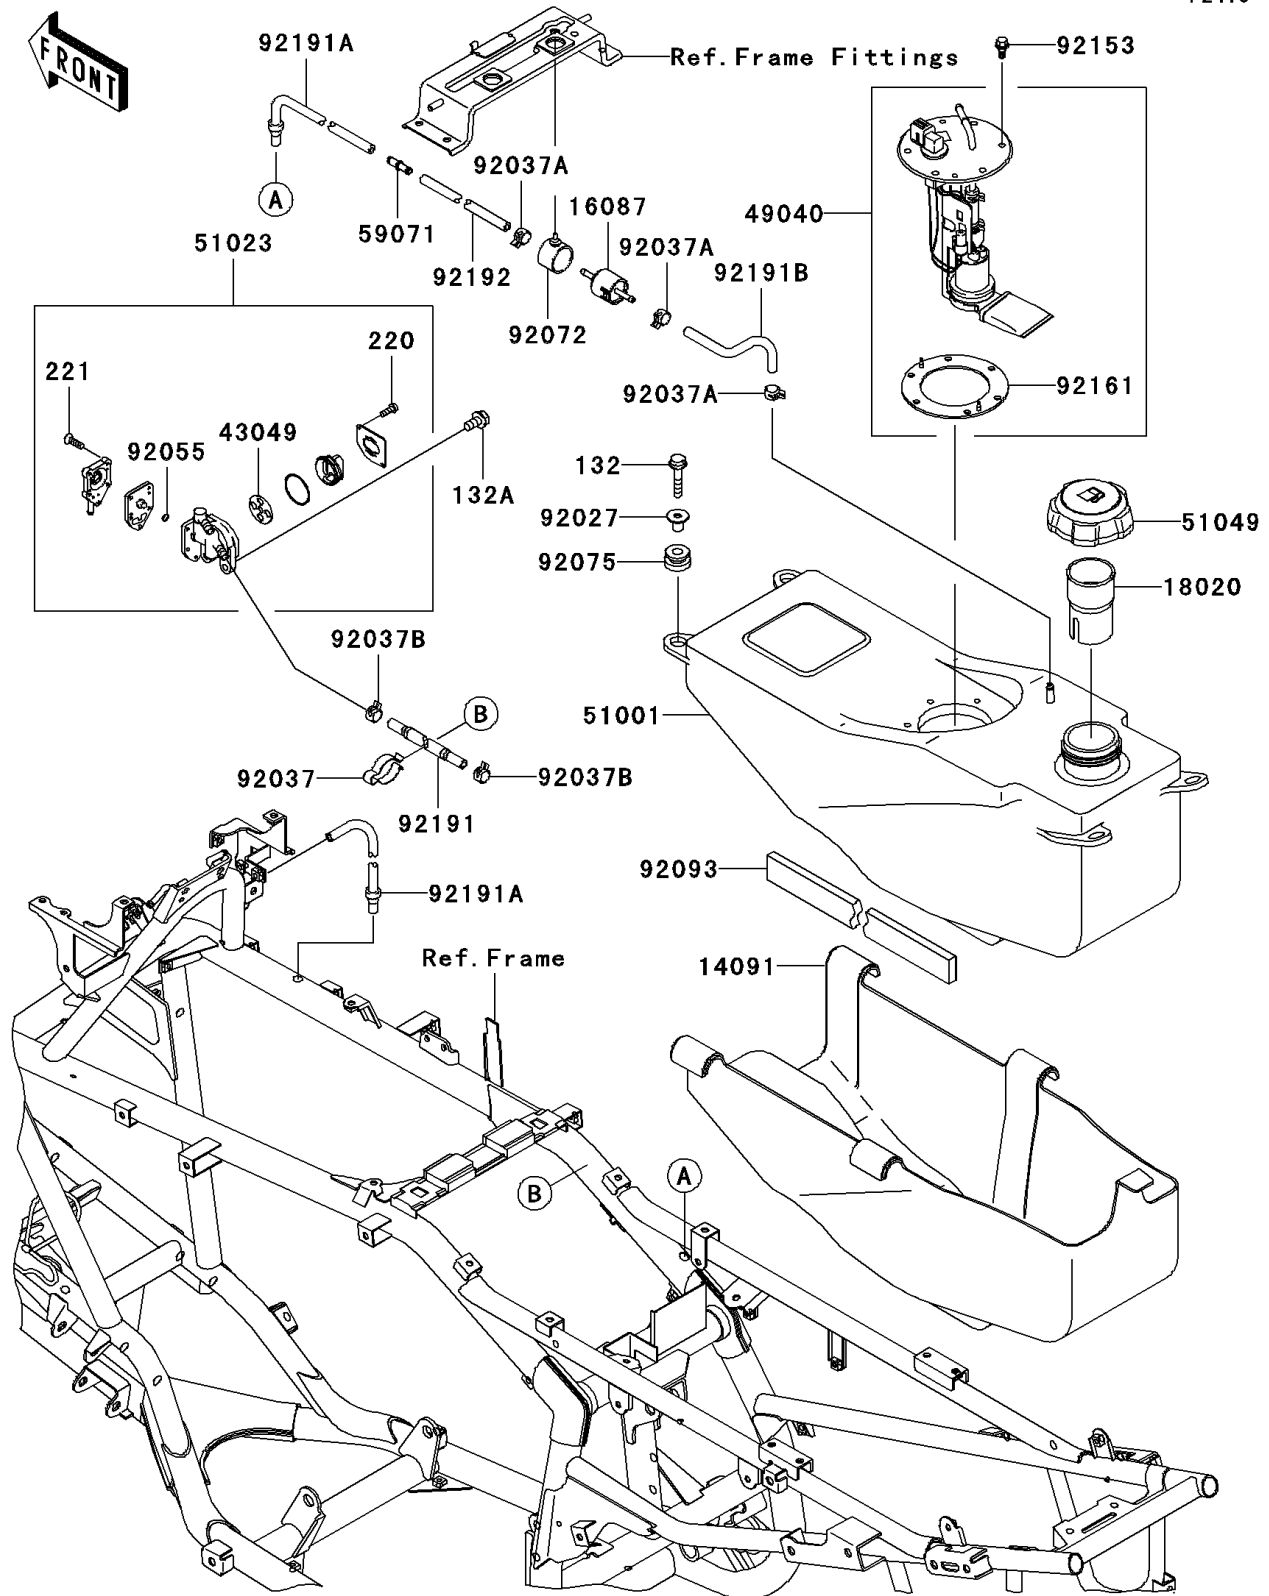

2004 KFX[®]700 PARTS DIAGRAM

Fuel Tank

F2410

2004 KFX®700 PARTS LIST

Fuel Tank

ITEM NAME	PART NUMBER	QUANTITY
BOLT-FLANGED-SMALL (Ref # 132)	132G0630	1
BOLT-FLANGED-SMALL (Ref # 132A)	132J0612	1
SCREW-PAN-CROS (Ref # 220)	220B0308	1
SCREW-CSK-CROS,4X14 (Ref # 221)	221B0414	1
COVER,FUEL TANK (Ref # 14091)	14091-1513	1
VALVE-CHECK (Ref # 16087)	16087-1054	1
BAFFLE (Ref # 18020)	18020-1307	1
PACKING (Ref # 43049)	43049-1103	1
PUMP-FUEL (Ref # 49040)	49040-1080	1
TANK-COMP-FUEL (Ref # 51001)	51001-0013	1
TAP-ASSY,FUEL (Ref # 51023)	51023-1406	1
CAP-TANK,FUEL (Ref # 51049)	51049-1128	1
JOINT (Ref # 59071)	59071-3717	1
COLLAR,L=16.1 (Ref # 92027)	92027-1847	1
CLAMP (Ref # 92037)	92037-093	1
CLAMP,TUBE (Ref # 92037A)	92037-1461	1
CLAMP,TUBE (Ref # 92037B)	92037-1505	1
RING-O (Ref # 92055)	92055-1664	1
BAND (Ref # 92072)	92072-1438	1
DAMPER (Ref # 92075)	92075-1787	1
SEAL (Ref # 92093)	92093-0007	1
BOLT,FLANGED,5MM (Ref # 92153)	92153-0361	1
DAMPER,FUEL PUMP (Ref # 92161)	92161-0027	1
TUBE,5.3X10.5X850 (Ref # 92191)	92191-0034	1
TUBE,TANK BREATHER (Ref # 92191A)	92191-1666	1
TUBE,CHECK VALVE-TANK (Ref # 92191B)	92191-1773	1
TUBE,JOINT-CHECK VALVE (Ref # 92192)	92192-0020	1