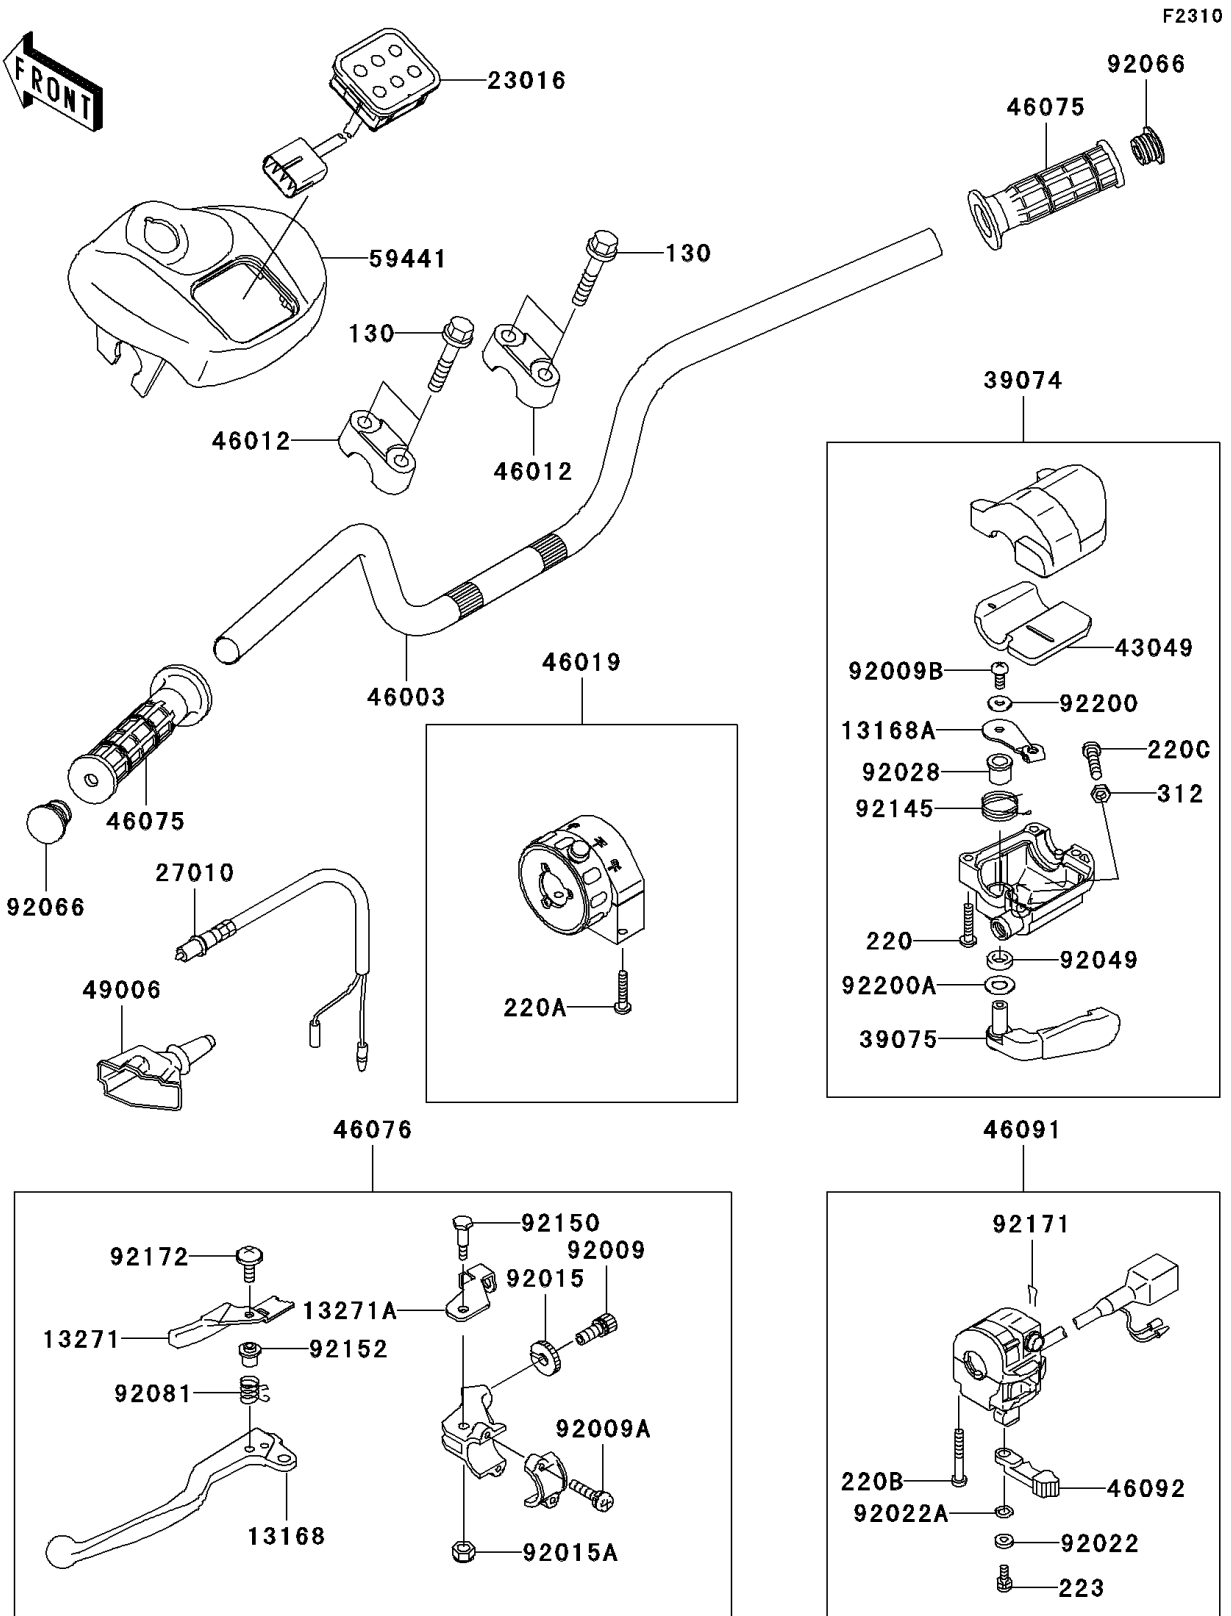

2004 KFX®700 PARTS DIAGRAM

Handlebar

2004 KFX®700 PARTS LIST

Handlebar

ITEM NAME	PART NUMBER	QUANTITY
BOLT-FLANGED (Ref # 130)	130P0860	1
SCREW-PAN-CROS (Ref # 220)	220C0520	1
SCREW-PAN-CROS (Ref # 220A)	220C0525	1
SCREW-PAN-CROS (Ref # 220B)	220C0535	1
LEVER,LH (Ref # 13168)	13168-0002	1
LEVER (Ref # 13168A)	13168-1715	1
PLATE,LEVER LOCK (Ref # 13271)	13271-0011	1
PLATE,LOCK (Ref # 13271A)	13271-1259	1
LAMP-ASSY (Ref # 23016)	23016-0002	1
SWITCH,BRAKE (Ref # 27010)	27010-1294	1
LEVER-ASSY-THROTTLE (Ref # 39074)	39074-0001	1
LEVER-THROTTLE (Ref # 39075)	39075-1062	1
PACKING (Ref # 43049)	43049-1088	1
HANDLE,G.GRAY (Ref # 46003)	46003-0001-HN	1
HOLDER-HANDLE (Ref # 46012)	46012-1168	1
GRIP-ASSY,SHIFT CONTROL (Ref # 46019)	46019-1122	1
GRIP (Ref # 46075)	46075-1210	1
LEVER-ASSY-GRIP,LH (Ref # 46076)	46076-1258	1
HOUSING-ASSY-CONTROL,LH (Ref # 46091)	46091-1848	1
LEVER-GRIP,CHOKE (Ref # 46092)	46092-1217	1
BOOT (Ref # 49006)	49006-1261	1
COVER-HANDLE,BLACK (Ref # 59441)	59441-1173-6D	1
SCREW,CABLE ADJUST,8MM (Ref # 92009)	92009-1435	1
SCREW,6X20 (Ref # 92009A)	92009-1841	1
SCREW (Ref # 92009B)	92009-1959	1
NUT,CABLE ADJUST LOCK,8MM (Ref # 92015)	92015-1596	1
NUT (Ref # 92015A)	92015-1829	1
WASHER,5MM (Ref # 92022)	92022-1837	1
WASHER,WAVE,5MM (Ref # 92022A)	92022-1838	1

2004 KFX®700 PARTS LIST

Handlebar

ITEM NAME	PART NUMBER	QUANTITY
BUSHING (Ref # 92028)	92028-1986	1
SEAL-OIL (Ref # 92049)	92049-1578	1
PLUG (Ref # 92066)	92066-1550	1
SPRING,LOCK RETURN (Ref # 92081)	92081-1358	1
SPRING (Ref # 92145)	92145-1392	1
BOLT (Ref # 92150)	92150-1420	1
COLLAR (Ref # 92152)	92152-1176	1
CLAMP,CLIP (Ref # 92171)	92171-1095	1
SCREW,5X20 (Ref # 92172)	92172-0078	1
WASHER (Ref # 92200)	92200-1558	1
WASHER (Ref # 92200A)	92200-1559	1
SCREW-PAN-CROS,6X25,BLACK (Ref # 220C)	220C0625	1
SCREW-PAN-WS-CROS (Ref # 223)	223C0512	1
NUT-HEX,6MM,BLACK (Ref # 312)	312C0600	1