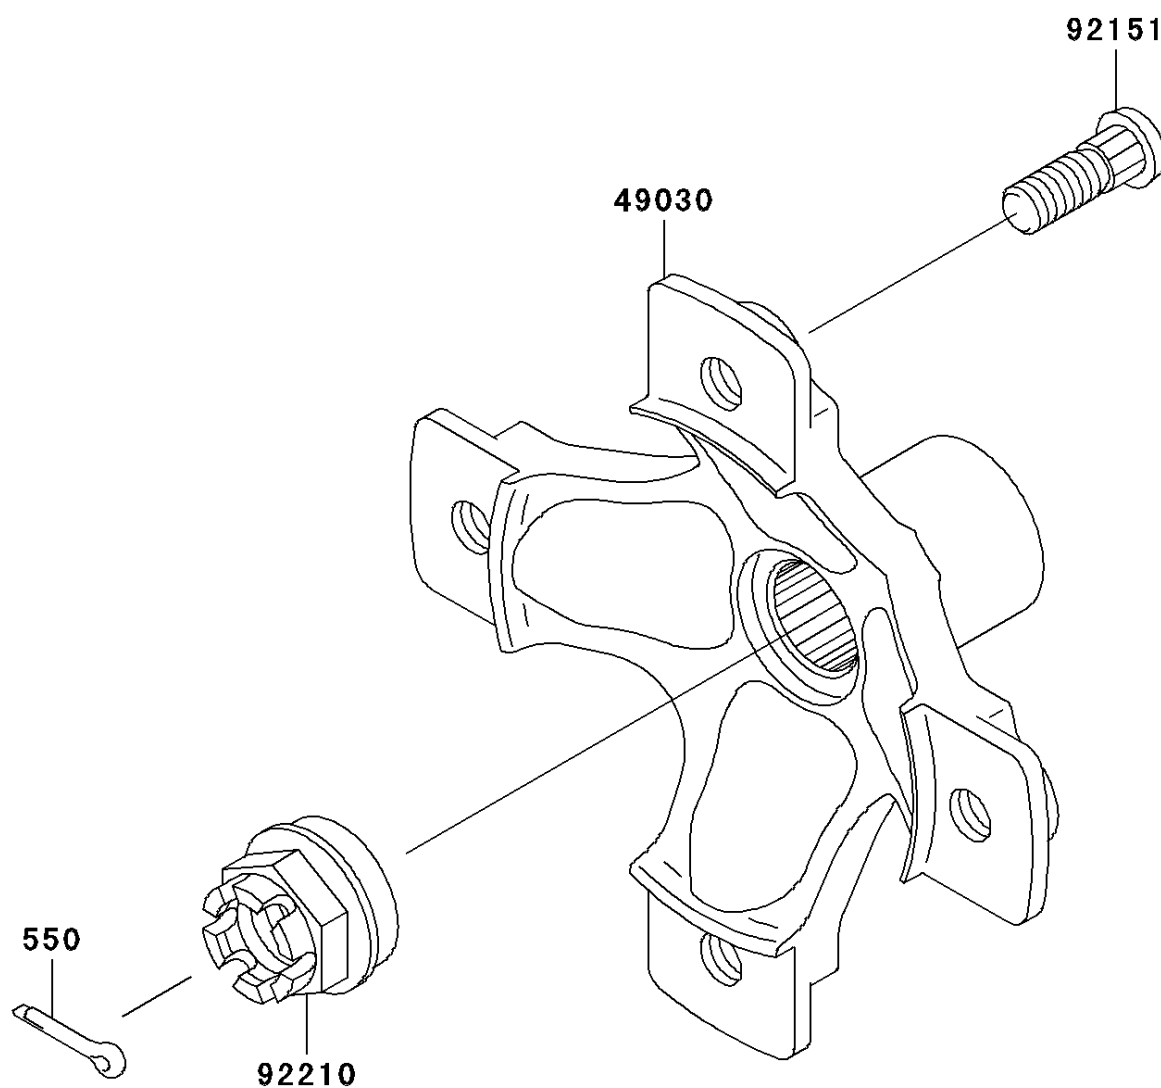

2004 KFX[®]700 PARTS DIAGRAM

Rear Hub

F2240

2004 KFX®700 PARTS LIST

Rear Hub

ITEM NAME	PART NUMBER	QUANTITY
PIN-COTTER,4.0X25 (Ref # 550)	550D4025	1
HUB,RR (Ref # 49030)	49030-1140	1
BOLT,10X29.5 (Ref # 92151)	92151-1392	1
NUT,CASTLE,20MM (Ref # 92210)	92210-1381	1