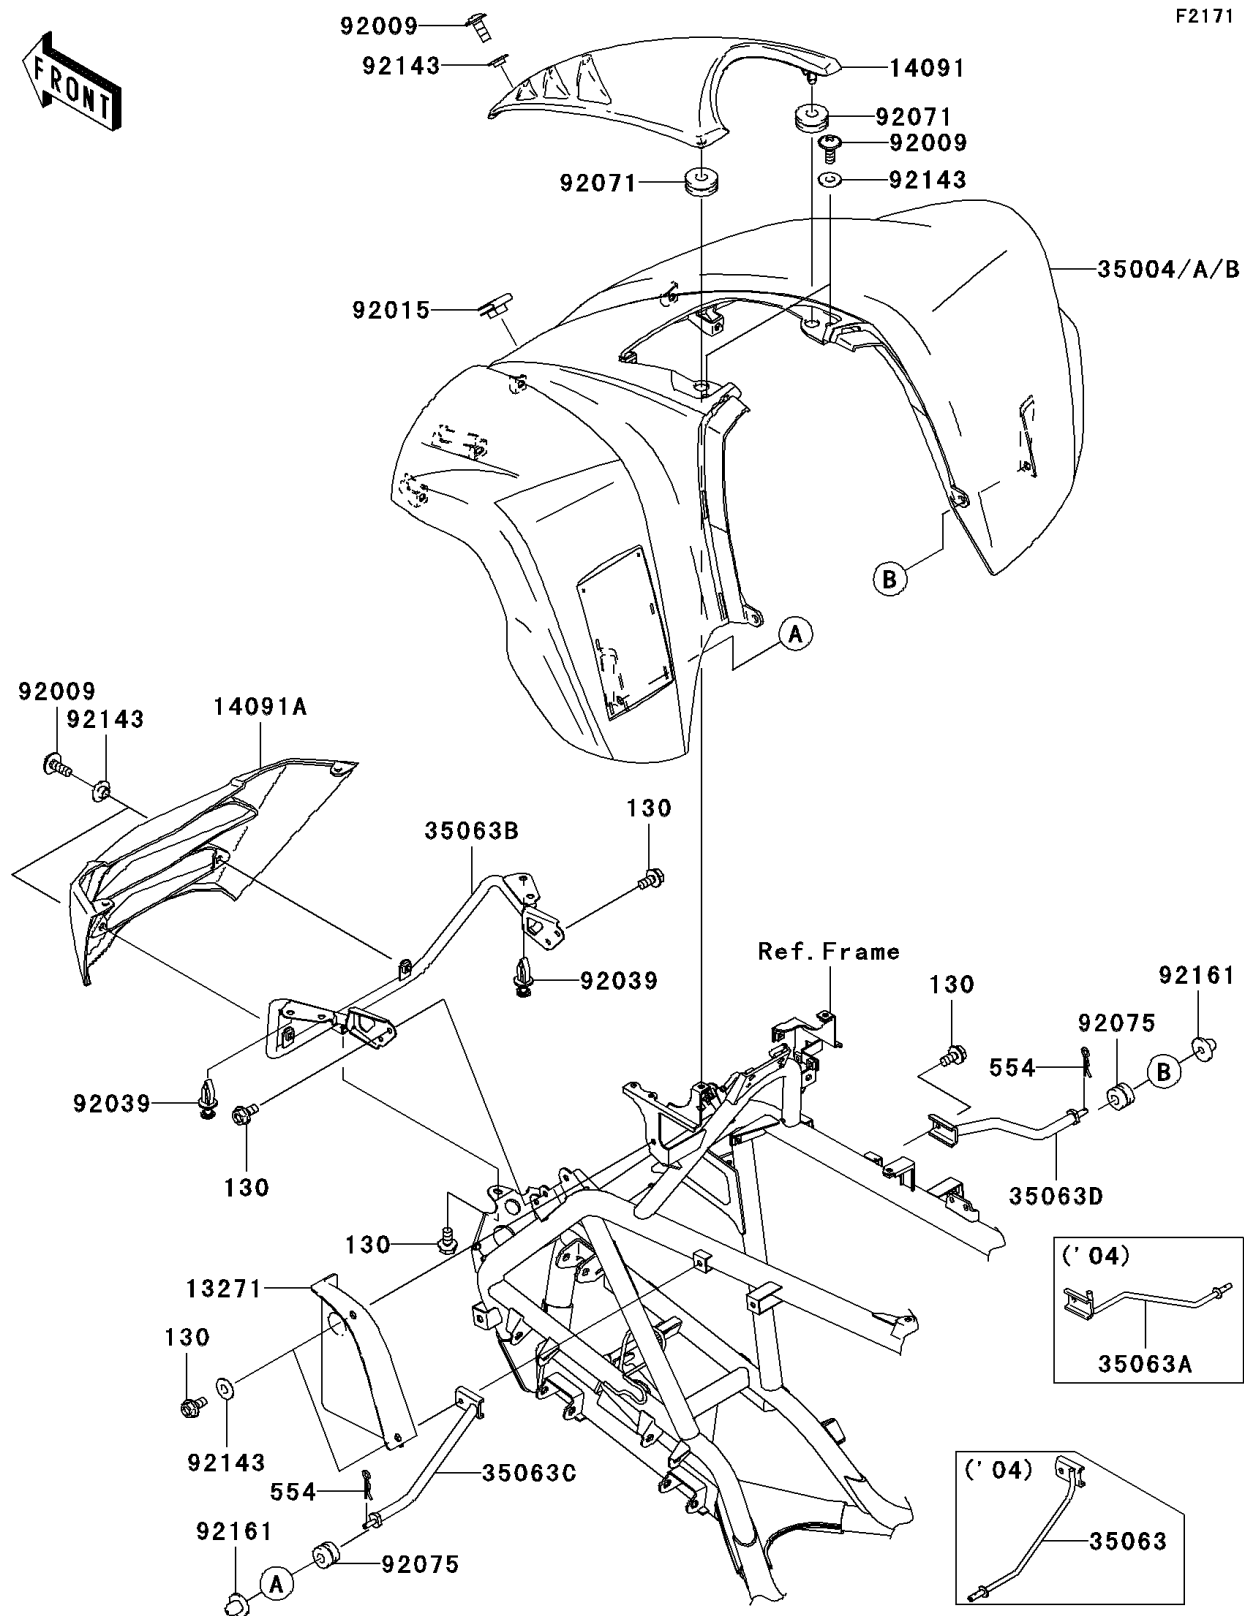

## 2004 KFX®700 PARTS DIAGRAM

Front Fender(s)

F2171

## 2004 KFX®700 PARTS LIST

Front Fender(s)

ITEM NAME	PART NUMBER	QUANTITY
BOLT-FLANGED (Ref # 130)	130J0612	1
PIN-SNAP (Ref # 554)	554A0600	1
PLATE,FRONT FENDER (Ref # 13271)	13271-0058	1
COVER,MAINTENANCE,BLACK (Ref # 14091)	14091-1511-6D	1
COVER,FRONT GRILL,F.BLACK (Ref # 14091A)	14091-1524-6Z	1
FENDER-FRONT,I.M.CARBON (Ref # 35004)	35004-0027-380	1
FENDER-FRONT,I.L.RED (Ref # 35004A)	35004-0027-383	1
STAY,FRONT FENDER,LH (Ref # 35063)	35063-0053	1
STAY,FRONT FENDER,RH (Ref # 35063A)	35063-0064	1
STAY,FRONT GRILL (Ref # 35063B)	35063-0067	1
SCREW,6X16 (Ref # 92009)	92009-1621	1
NUT,CLAMP,6MM (Ref # 92015)	92015-1678	1
RIVET (Ref # 92039)	92039-1229	1
GROMMET (Ref # 92071)	92071-1131	1
DAMPER (Ref # 92075)	92075-1435	1
COLLAR (Ref # 92143)	92143-1087	1
DAMPER (Ref # 92161)	92161-1160	1