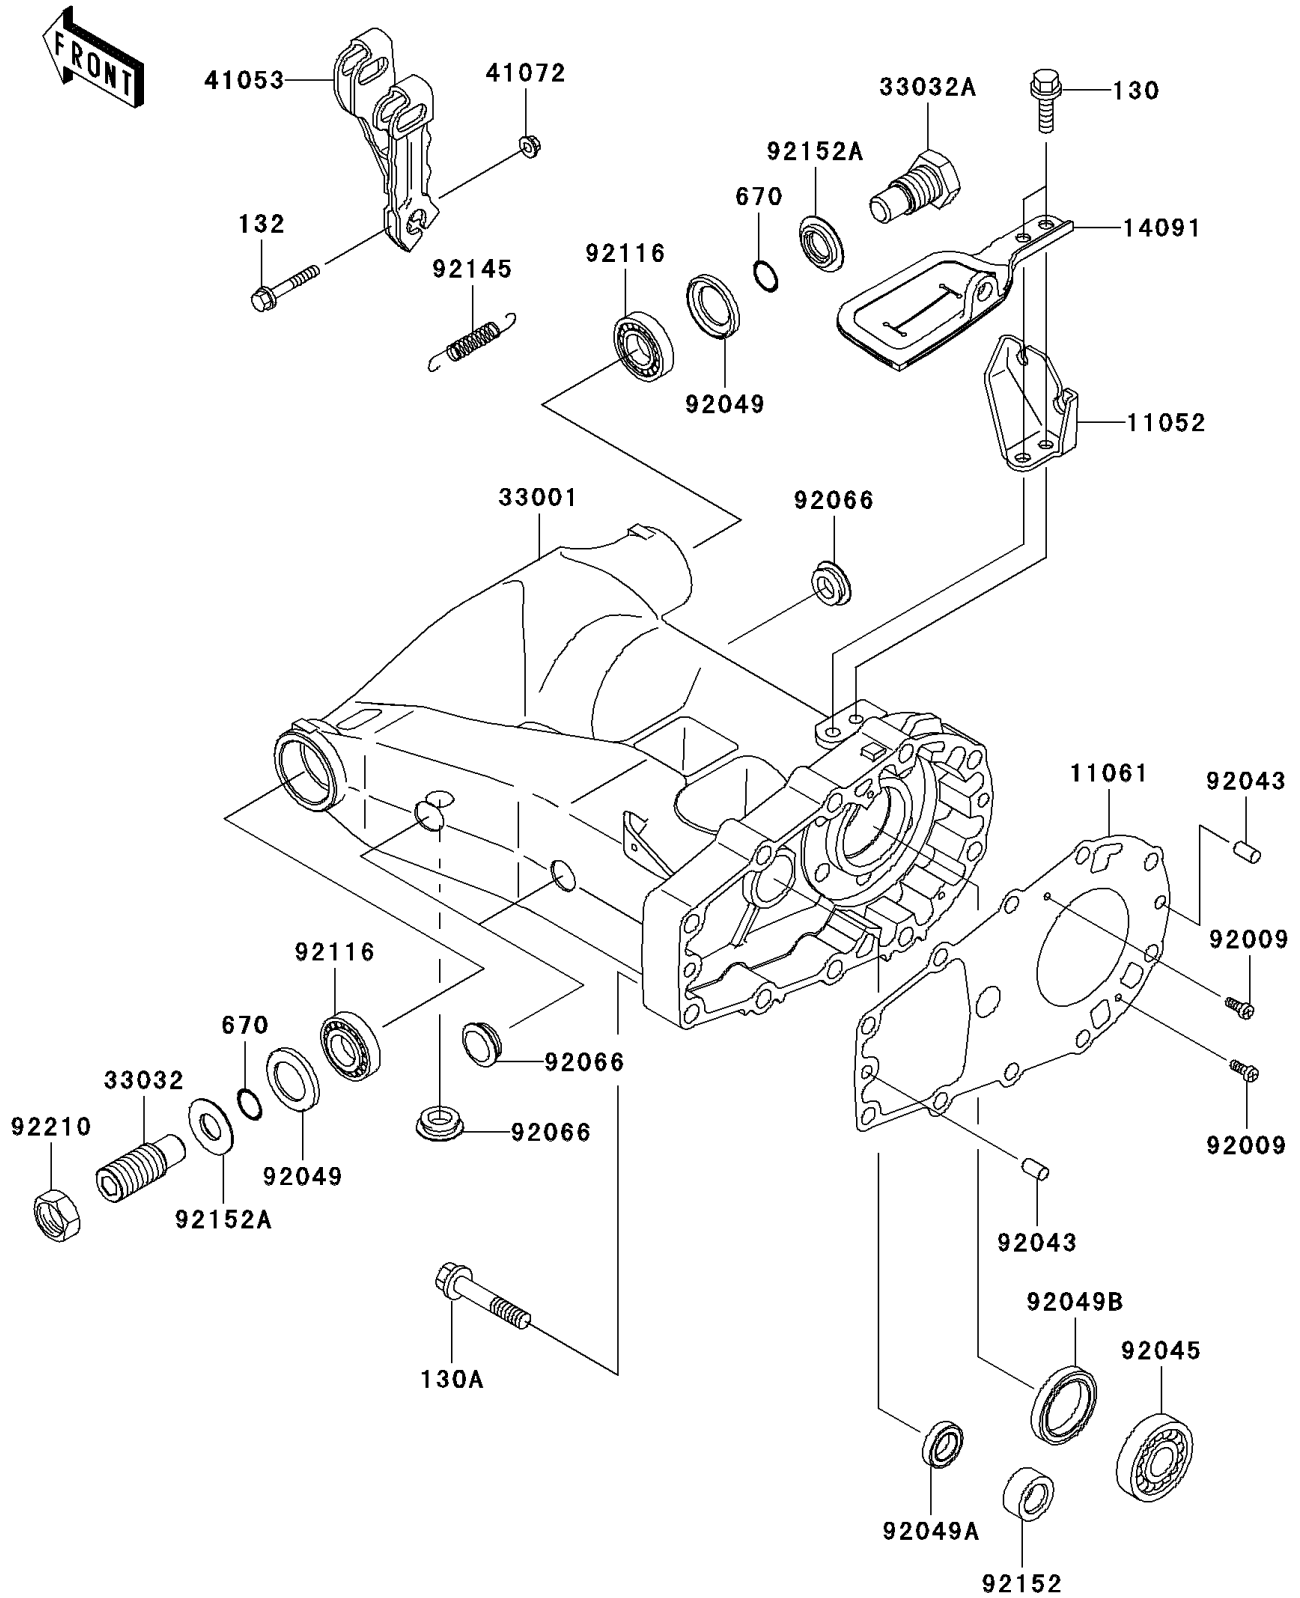

2004 KFX®700 PARTS DIAGRAM

Swingarm

F2141

2004 KFX®700 PARTS LIST

Swingarm

ITEM NAME	PART NUMBER	QUANTITY
BOLT-FLANGED (Ref # 130)	130J0822	1
BOLT-FLANGED (Ref # 130A)	130P1055	1
BOLT-FLANGED-SMALL (Ref # 132)	132G0640	1
O RING,16MM (Ref # 670)	670B2016	1
BRACKET,CABLE STOPPER (Ref # 11052)	11052-1888	1
GASKET,SWING ARM (Ref # 11061)	11061-1065	1
COVER,BRAKE (Ref # 14091)	14091-1425	1
ARM-COMP-SWING (Ref # 33001)	33001-1585	1
SHAFT-SWING ARM,LEFT SIDE (Ref # 33032)	33032-1197	1
SHAFT-SWING ARM,RIGHT SIDE (Ref # 33032A)	33032-1200	1
LEVER-BRAKE CAM (Ref # 41053)	41053-1099	1
NUT,6MM (Ref # 41072)	41072-007	1
SCREW,4X10 (Ref # 92009)	92009-1936	1
PIN,8X14 (Ref # 92043)	92043-1567	1
BEARING-BALL,TMBO/28C3 (Ref # 92045)	92045-1427	1
SEAL-OIL,26406 (Ref # 92049)	92049-1030	1
SEAL-OIL,TC17X28X6 (Ref # 92049A)	92049-1537	1
SEAL-OIL,HTC35X48X7 (Ref # 92049B)	92049-1538	1
PLUG (Ref # 92066)	92066-1534	1
BEARING-ROLLER,4T30203E1 (Ref # 92116)	92116-1001	1
SPRING,BRAKE LEVER RETURN (Ref # 92145)	92145-1313	1
COLLAR (Ref # 92152)	92152-1240	1
COLLAR (Ref # 92152A)	92152-1356	1
NUT,22MM (Ref # 92210)	92210-0190	1