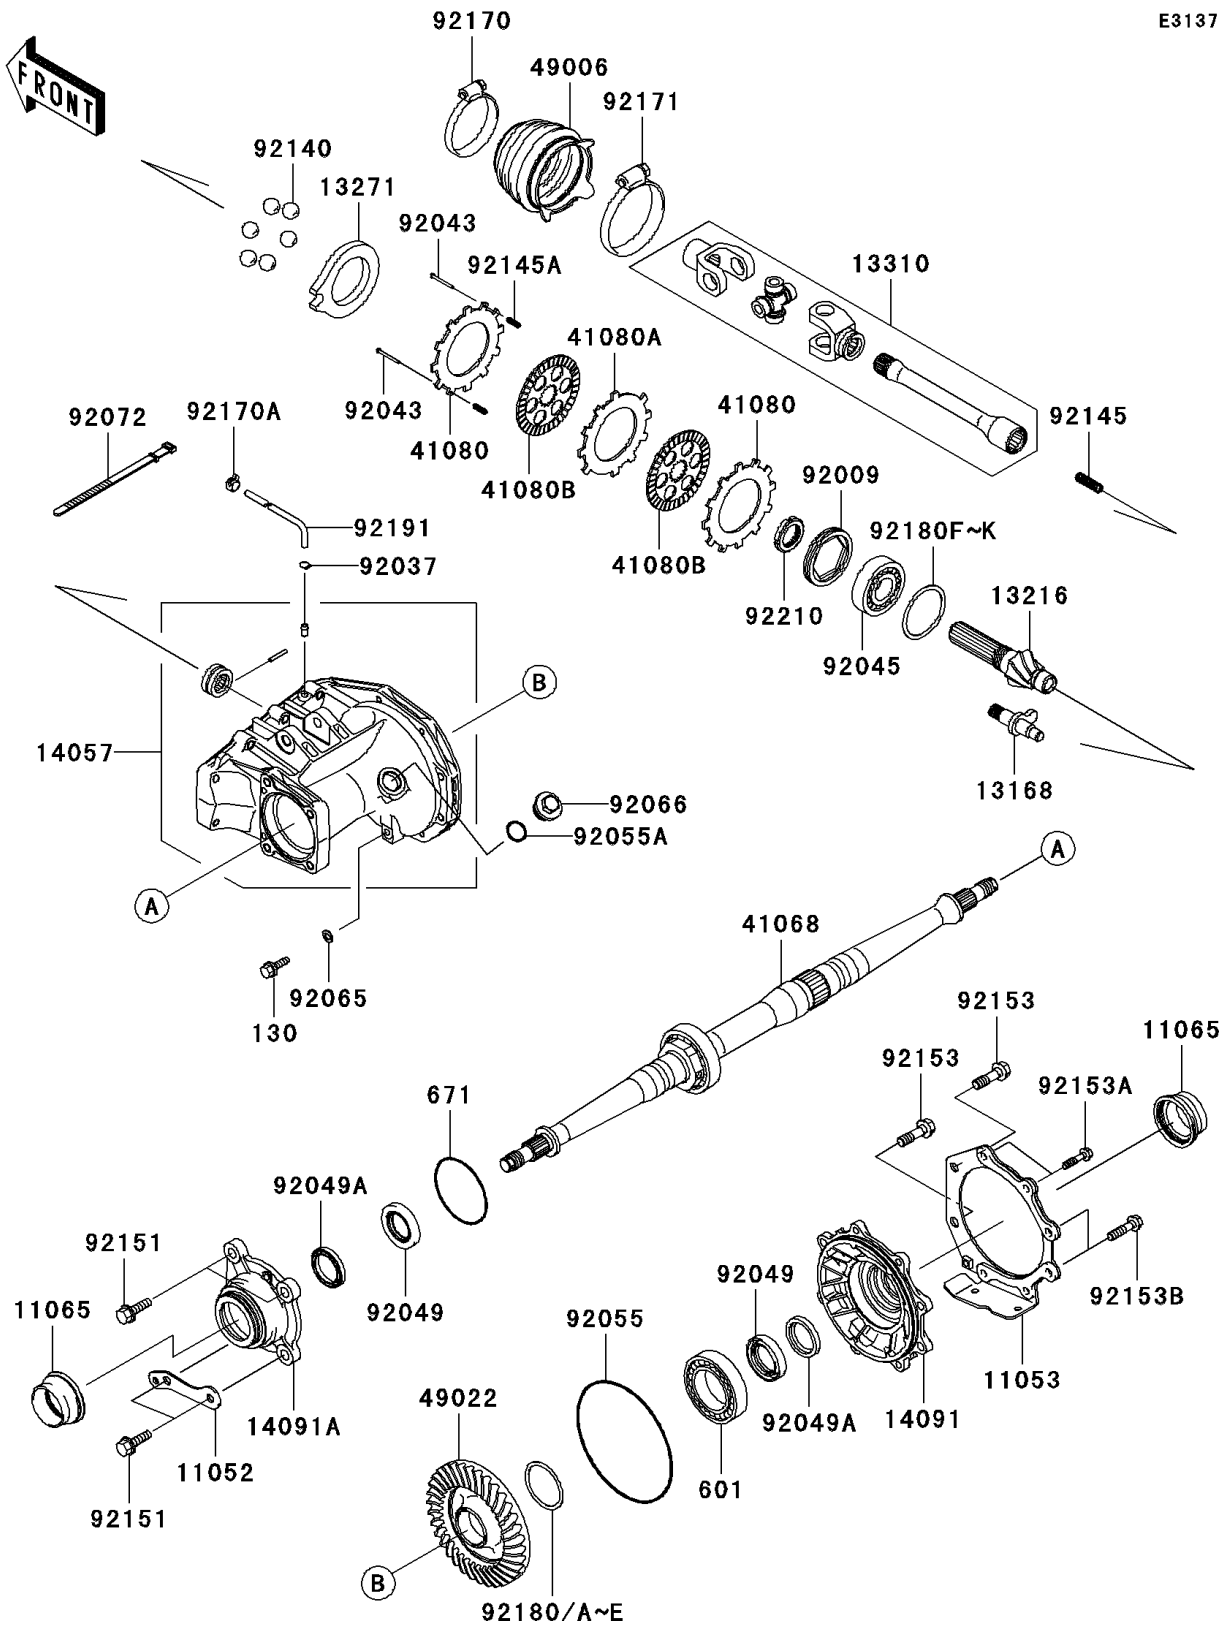

## 2004 KFX<sup>®</sup>700 PARTS DIAGRAM

Drive Shaft-Rear

E3137

## 2004 KFX®700 PARTS LIST

Drive Shaft-Rear

ITEM NAME	PART NUMBER	QUANTITY
SPRING,RETURN (Ref # 92145A)	92145-1553	1
BOLT,10X35 (Ref # 92151)	92151-1909	1
BOLT,12X40 (Ref # 92153)	92153-0394	1
BOLT,8X35 (Ref # 92153A)	92153-0395	1
BOLT,10X40 (Ref # 92153B)	92153-0397	1
CLAMP (Ref # 92170)	92170-1763	1
CLAMP (Ref # 92170A)	92170-2043	1
CLAMP (Ref # 92171)	92171-1383	1
SHIM,55X64X0.15 (Ref # 92180)	92180-1417	1
SHIM,55X64X0.20 (Ref # 92180A)	92180-1418	1
SHIM,55X64X0.50 (Ref # 92180B)	92180-1419	1
BOLT-FLANGED,8X16 (Ref # 130)	130G0816	1
BEARING-BALL (Ref # 601)	601A6011	1
O RING (Ref # 671)	671D2585	1
SHIM,55X64X0.80 (Ref # 92180C)	92180-1420	1
SHIM,55X64X1.00 (Ref # 92180D)	92180-1421	1
SHIM,55X64X1.20 (Ref # 92180E)	92180-1422	1
SHIM,60X72X0.15 (Ref # 92180F)	92180-1423	1
SHIM,60X72X0.20 (Ref # 92180G)	92180-1424	1
SHIM,60X72X0.50 (Ref # 92180H)	92180-1425	1
SHIM,60X72X0.80 (Ref # 92180I)	92180-1426	1
SHIM,60X72X1.00 (Ref # 92180J)	92180-1427	1
SHIM,60X72X1.20 (Ref # 92180K)	92180-1428	1
TUBE,BREATHER,L=1450 (Ref # 92191)	92191-0014	1
NUT,30MM (Ref # 92210)	92210-1294	1