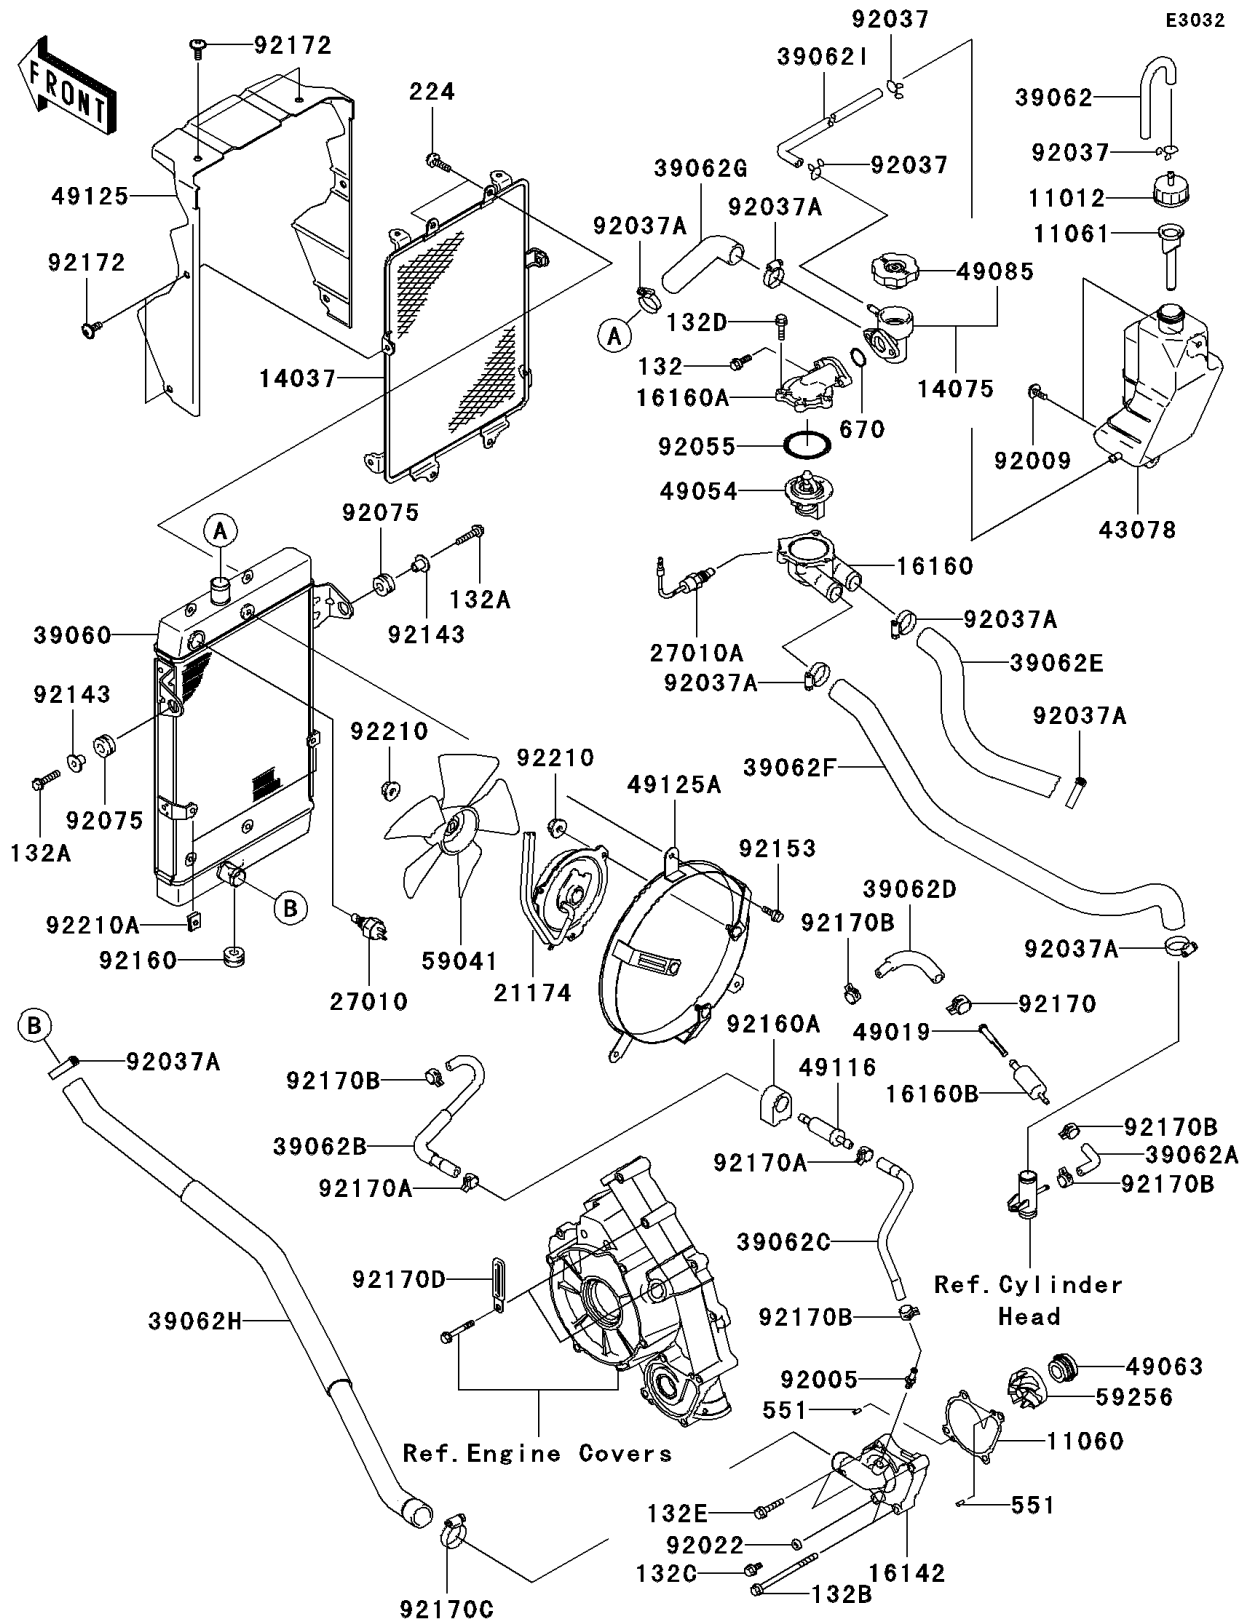

2004 KFX®700 PARTS DIAGRAM

Radiator

2004 KFX®700 PARTS LIST

Radiator

ITEM NAME	PART NUMBER	QUANTITY
CAP (Ref # 11012)	11012-1854	1
GASKET,WATER PUMP (Ref # 11060)	11060-1964	1
GASKET (Ref # 11061)	11061-0043	1
SCREEN (Ref # 14037)	14037-0017	1
CAP-ASSY,PRESSURE (Ref # 14075)	14075-1115	1
COVER-PUMP,WATER (Ref # 16142)	16142-0002	1
BODY,THERMOSTAT,LWR (Ref # 16160)	16160-1112	1
BODY,THERMOSTAT,UPP (Ref # 16160A)	16160-1113	1
BODY (Ref # 16160B)	16160-1359	1
MOTOR-ELECTRIC (Ref # 21174)	21174-0001	1
SWITCH,FAN (Ref # 27010)	27010-1202	1
SWITCH,SENSOR WATER (Ref # 27010A)	27010-1346	1
RADIATOR (Ref # 39060)	39060-0006	1
HOSE-COOLING,BREATHER (Ref # 39062)	39062-0002	1
HOSE-COOLING,HEAD-FILTER (Ref # 39062A)	39062-1816	1
HOSE-COOLING,CARB-VALVE (Ref # 39062B)	39062-1817	1
HOSE-COOLING,VALVE-WATER PUMP (Ref # 39062C)	39062-1818	1
HOSE-COOLING,FILTER-CARB (Ref # 39062D)	39062-1858	1
HOSE-COOLING,FR HEAD-THERMO (Ref # 39062E)	39062-1920	1
HOSE-COOLING,RR HEAD-THERMO (Ref # 39062F)	39062-1921	1
HOSE-COOLING,THERMO-RADIATOR (Ref # 39062G)	39062-1922	1
HOSE-COOLING,RAD-WATER PUMP (Ref # 39062H)	39062-1923	1
HOSE-COOLING,RESERVOIR-THERMO (Ref # 39062I)	39062-1924	1
RESERVOIR,TANK (Ref # 43078)	43078-0004	1
FILTER-WATER (Ref # 49019)	49019-1068	1
THERMOSTAT (Ref # 49054)	49054-1055	1
SEAL-MECHANICAL,WATER (Ref # 49063)	49063-1055	1
CAP-ASSY-PRESSURE (Ref # 49085)	49085-1067	1
VALVE-ASSY (Ref # 49116)	49116-1190	1

2004 KFX®700 PARTS LIST

Radiator

ITEM NAME	PART NUMBER	QUANTITY
SCREW,6X10 (Ref # 92172)	92172-0005	1
NUT (Ref # 92210)	92210-0085	1
NUT (Ref # 92210A)	92210-0086	1