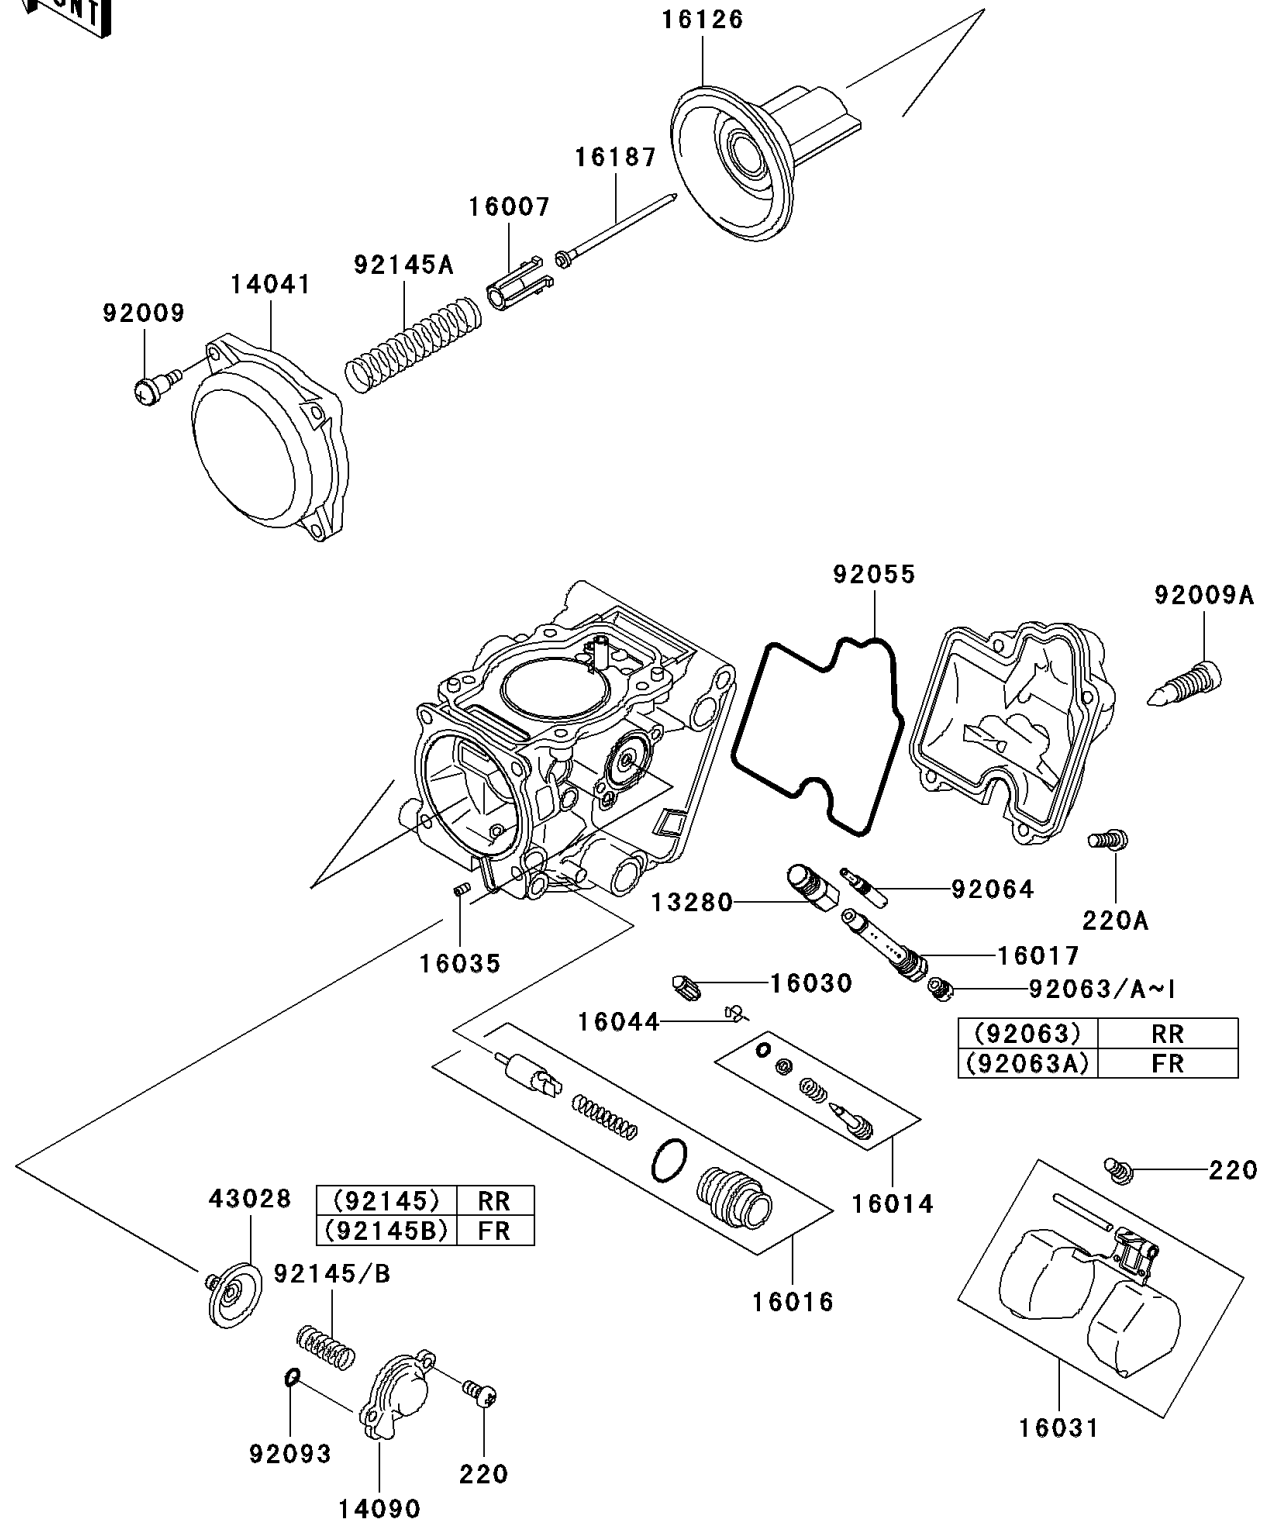

2004 KFX®700 PARTS DIAGRAM

Carburetor Parts

E1612

2004 KFX[®]700 PARTS LIST

Carburetor Parts

ITEM NAME	PART NUMBER	QUANTITY
SCREW-PAN-CROS (Ref # 220)	220D0408	1
HOLDER,JET (Ref # 13280)	13280-1096	1
CAP-CHAMBER,MIXING (Ref # 14041)	14041-1090	1
COVER,AIR CUT VALVE (Ref # 14090)	14090-1984	1
SEAT-SPRING,THROTTLE VALVE (Ref # 16007)	16007-1120	1
SCREW-PILOT AIR (Ref # 16014)	16014-1105	1
PLUNGER (Ref # 16016)	16016-1117	1
JET-NEEDLE (Ref # 16017)	16017-1441	1
VALVE-FLOAT (Ref # 16030)	16030-1007	1
FLOAT (Ref # 16031)	16031-1097	1
JET-AIR,LEAK (Ref # 16035)	16035-1055	1
CLAMP,FLOAT VALVE (Ref # 16044)	16044-007	1
VALVE,VACUUM (Ref # 16126)	16126-1226	1
NEEDLE-JET,NBZH (Ref # 16187)	16187-0021	1
DIAPHRAGM,AIR CUT VALVE (Ref # 43028)	43028-1085	1
SCREW,4X4.4 (Ref # 92009)	92009-1549	1
SCREW,DRAIN,M6X0.75 (Ref # 92009A)	92009-1551	1
RING-O,FLOAT CHAMBER (Ref # 92055)	92055-1589	1
JET-MAIN,#140 (Ref # 92063)	92063-1013	1
JET-MAIN,#135 (Ref # 92063A)	92063-1014	1
JET-MAIN,#138 (Ref # 92063B)	92063-1015	1
JET-MAIN,#142 (Ref # 92063C)	92063-1016	1
JET-MAIN,#145 (Ref # 92063D)	92063-1017	1
JET-MAIN,#125 (Ref # 92063E)	92063-1069	1
JET-MAIN,#120 (Ref # 92063F)	92063-1072	1
JET-MAIN,#128 (Ref # 92063G)	92063-1074	1
JET-MAIN,#130 (Ref # 92063H)	92063-1075	1
JET-MAIN,#132 (Ref # 92063I)	92063-1076	1
JET-PILOT,#40 (Ref # 92064)	92064-0005	1

2004 KFX®700 PARTS LIST

Carburetor Parts

ITEM NAME	PART NUMBER	QUANTITY
SEAL,"U"RING (Ref # 92093)	92093-1046	1
SPRING,AIR CUT VALVE (Ref # 92145)	92145-0097	1
SPRING,VACUUM VALVE (Ref # 92145A)	92145-1227	1
SPRING,AIR CUT VALVE (Ref # 92145B)	92145-1450	1
SCREW-PAN-CROS (Ref # 220A)	220D0414	1