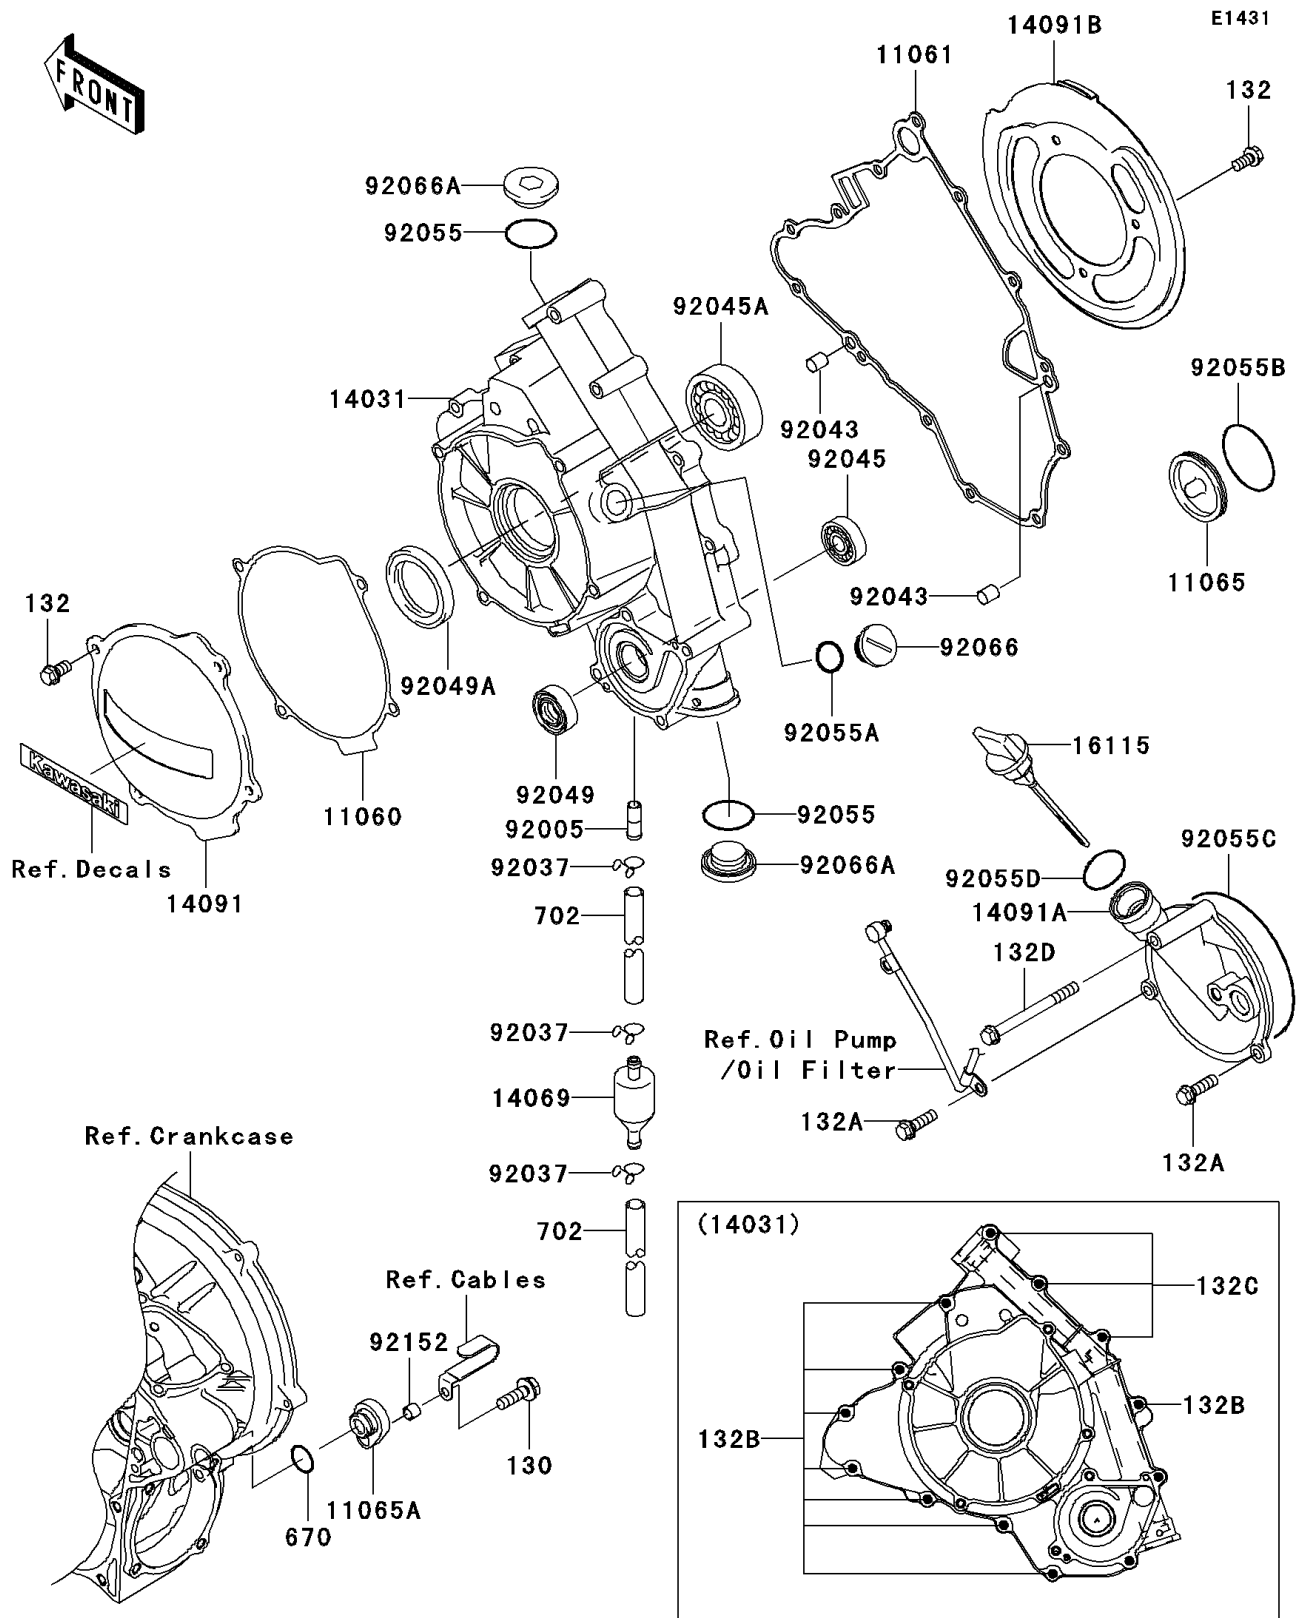

2004 KFX® 700 PARTS DIAGRAM

Engine Cover(s)

2004 KFX®700 PARTS LIST

Engine Cover(s)

ITEM NAME	PART NUMBER	QUANTITY
BOLT-FLANGED (Ref # 130)	130Z0620	1
BOLT-FLANGED-SMALL (Ref # 132)	132Y0612	1
BOLT-FLANGED-SMALL (Ref # 132A)	132Y0620	1
BOLT-FLANGED-SMALL (Ref # 132B)	132Y0630	1
BOLT-FLANGED-SMALL (Ref # 132C)	132Y0655	1
BOLT-FLANGED-SMALL (Ref # 132D)	132Y0665	1
O RING,14MM (Ref # 670)	670D2014	1
TUBE-RUBBER,7X10X35 (Ref # 702)	702A07035	1
GASKET,BLANK (Ref # 11060)	11060-1717	1
GASKET (Ref # 11061)	11061-1119	1
CAP (Ref # 11065)	11065-1151	1
CAP,OIL COVER (Ref # 11065A)	11065-1252	1
COVER-GENERATOR (Ref # 14031)	14031-0030	1
BREATHER (Ref # 14069)	14069-1051	1
COVER,GENERATOR COVER (Ref # 14091)	14091-1538	1
COVER,OIL (Ref # 14091A)	14091-1543	1
COVER,BELT CONVERTER (Ref # 14091B)	14091-1571	1
CAP-OIL FILLER (Ref # 16115)	16115-0001	1
FITTING (Ref # 92005)	92005-1369	1
CLAMP,TUBE (Ref # 92037)	92037-147	1
PIN,6.2X8X14 (Ref # 92043)	92043-1263	1
BEARING-BALL,6901 (Ref # 92045)	92045-1246	1
BEARING-BALL (Ref # 92045A)	92045-1403	1
SEAL-OIL,AC037AE0 (Ref # 92049)	92049-1228	1
SEAL-OIL (Ref # 92049A)	92049-1576	1
RING-O,25.7X2.4 (Ref # 92055)	92055-1136	1
RING-O (Ref # 92055A)	92055-1146	1
RING-O,44.7X2.4 (Ref # 92055B)	92055-1279	1
RING-O (Ref # 92055C)	92055-1632	1

2004 KFX[®]700 PARTS LIST

Engine Cover(s)

ITEM NAME	PART NUMBER	QUANTITY
RING-0,20MM (Ref # 92055D)	92055-2185	1
PLUG,COVER (Ref # 92066)	92066-0011	1
PLUG,25X8 (Ref # 92066A)	92066-0012	1
COLLAR (Ref # 92152)	92152-1332	1