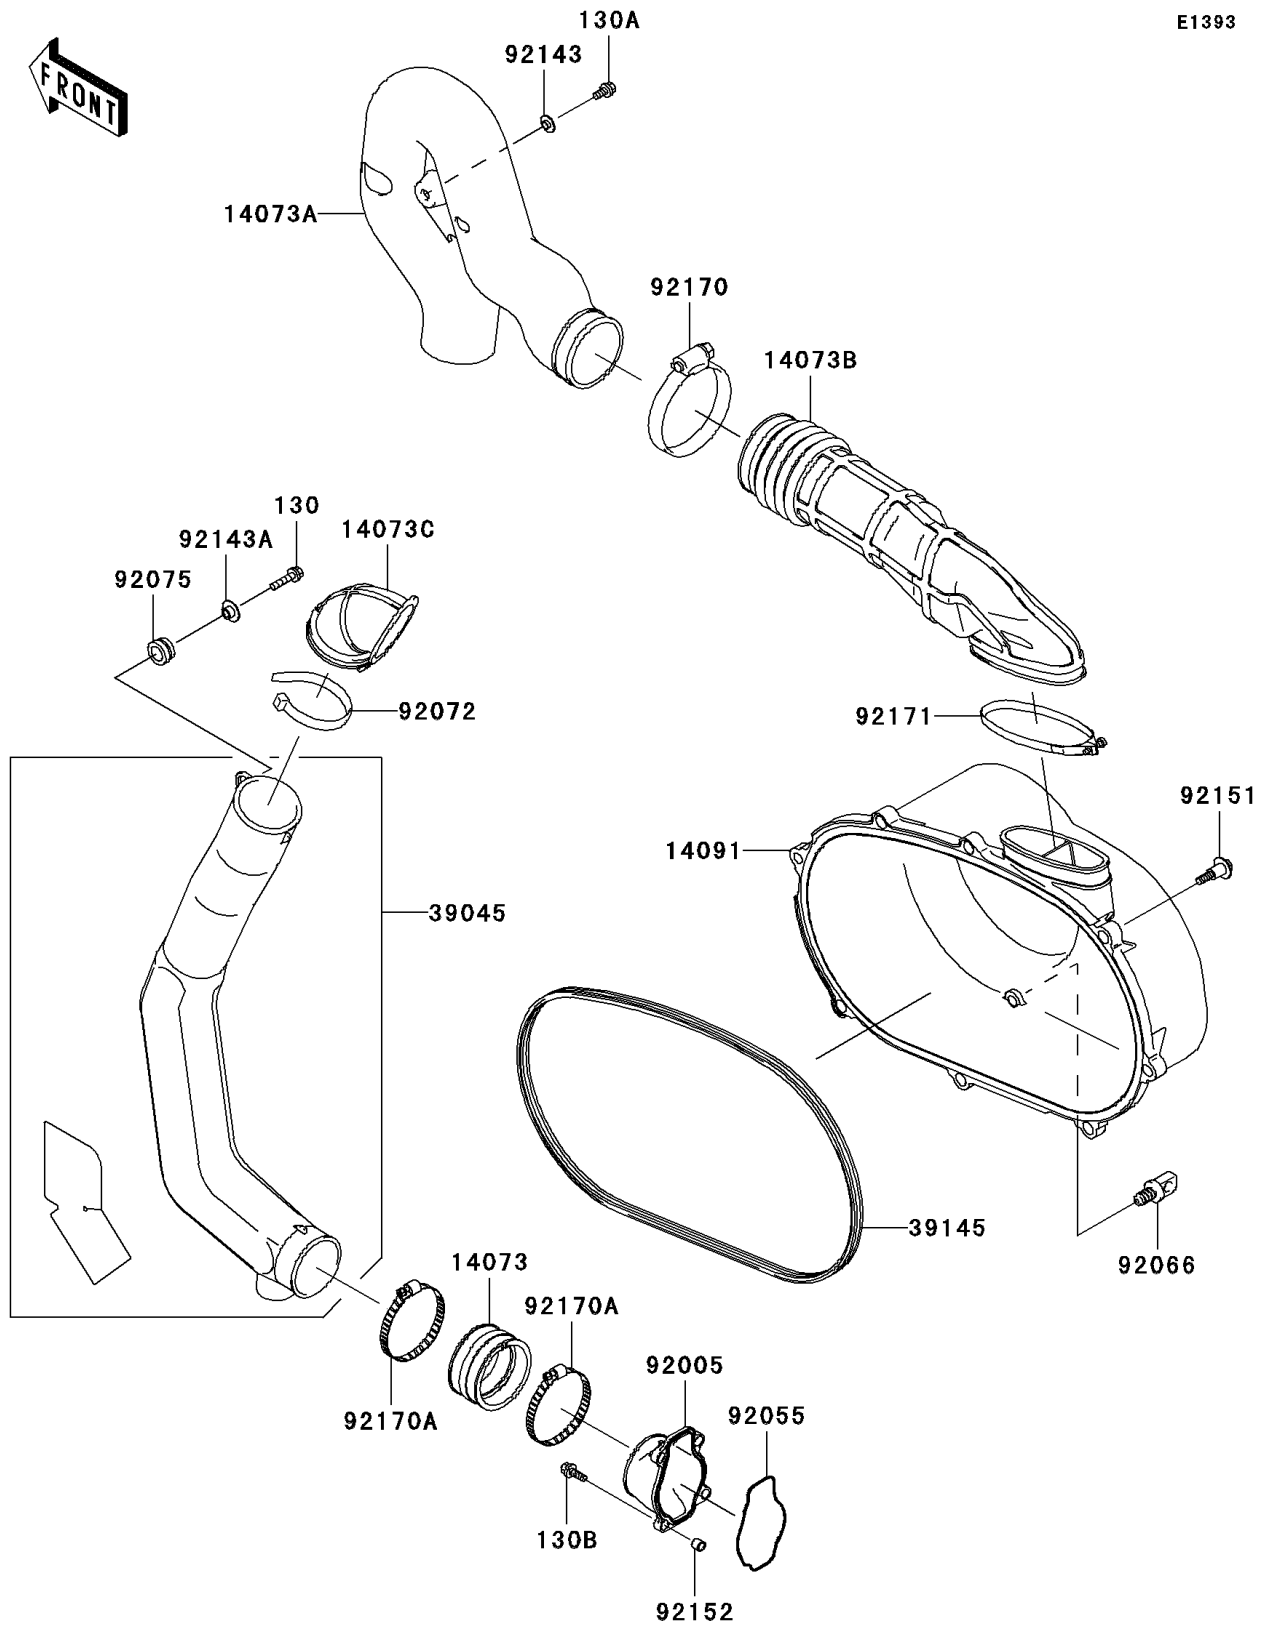

## 2004 KFX<sup>®</sup>700 PARTS DIAGRAM

Converter Cover/Drive Belt

E1393

## 2004 KFX®700 PARTS LIST

Converter Cover/Drive Belt

ITEM NAME	PART NUMBER	QUANTITY
BOLT-FLANGED,6X25 (Ref # 130)	130G0625	1
BOLT-FLANGED (Ref # 130A)	130J0612	1
BOLT-FLANGED (Ref # 130B)	130Z0620	1
DUCT,AIR FILTER JOINT (Ref # 14073)	14073-1775	1
DUCT,EXHAUST (Ref # 14073A)	14073-1850	1
DUCT,EXHAUST JOINT (Ref # 14073B)	14073-1851	1
DUCT,SNORKEL TOP (Ref # 14073C)	14073-1853	1
COVER,BELT CONVERTER (Ref # 14091)	14091-1535	1
DUCT-ASSY,SNORKEL (Ref # 39045)	39045-1072	1
TRIM-SEAL (Ref # 39145)	39145-1135	1
FITTING (Ref # 92005)	92005-1387	1
RING-O (Ref # 92055)	92055-1630	1
PLUG,DRAIN,11X19 (Ref # 92066)	92066-1580	1
BAND,L=365 (Ref # 92072)	92072-1197	1
DAMPER,RUBBER (Ref # 92075)	92075-1123	1
COLLAR (Ref # 92143)	92143-1087	1
COLLAR (Ref # 92143A)	92143-1353	1
BOLT (Ref # 92151)	92151-1686	1
COLLAR (Ref # 92152)	92152-1332	1
CLAMP (Ref # 92170)	92170-1763	1
CLAMP (Ref # 92170A)	92170-1764	1
CLAMP (Ref # 92171)	92171-1554	1