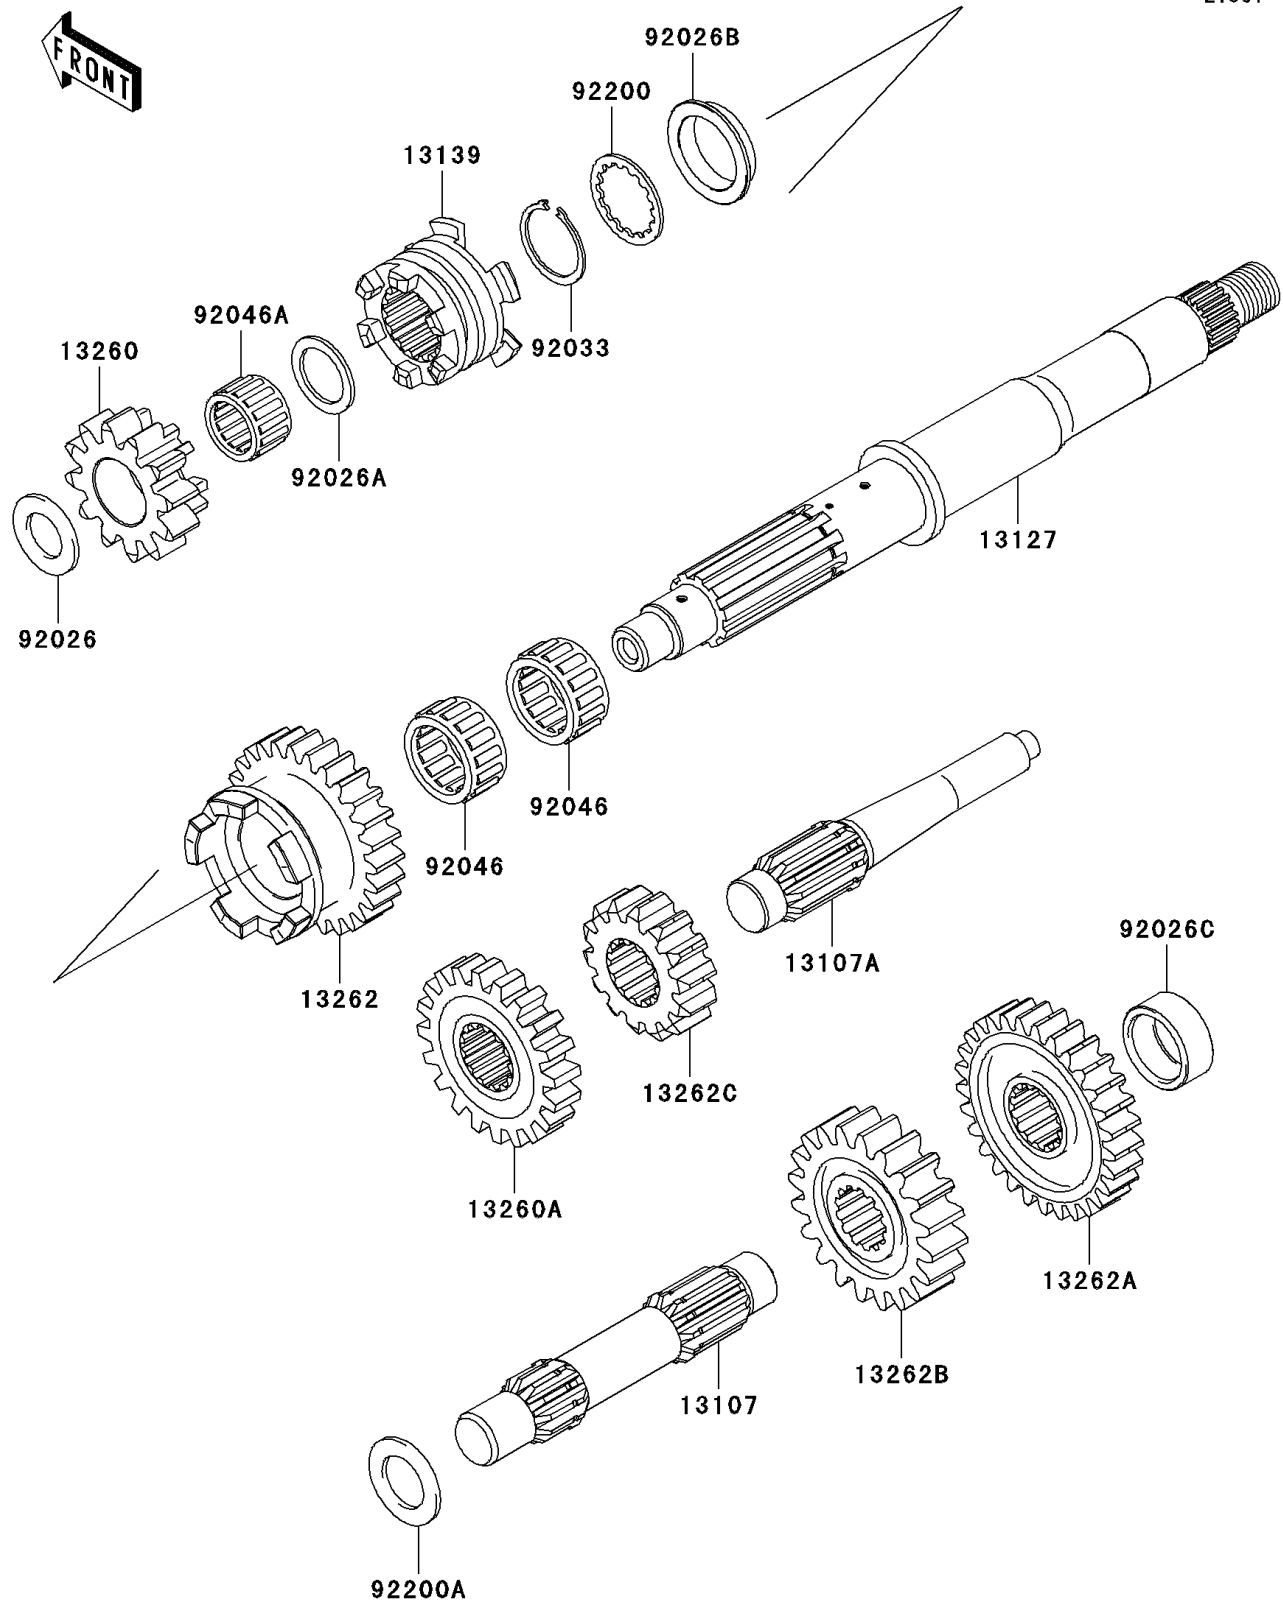

2004 KFX®700 PARTS DIAGRAM

Transmission

E1361

2004 KFX®700 PARTS LIST

Transmission

ITEM NAME	PART NUMBER	QUANTITY
SHAFT,COUNTER (Ref # 13107)	13107-1436	1
SHAFT,REVERSE,IDLE (Ref # 13107A)	13107-1437	1
SHAFT-TRANSMISSION INPUT (Ref # 13127)	13127-1282	1
SHIFTER (Ref # 13139)	13139-1096	1
GEAR,INPUT REVERSE,12T (Ref # 13260)	13260-1868	1
GEAR,DRIVEN REVERSE,16T (Ref # 13260A)	13260-1873	1
GEAR,INPUT HIGH,27T (Ref # 13262)	13262-0002	1
GEAR,DRIVEN HIGH,29T (Ref # 13262A)	13262-0015	1
GEAR,OUTPUT DRIVE,20T (Ref # 13262B)	13262-1052	1
GEAR,OUTPUT REVERSE,14T (Ref # 13262C)	13262-1053	1
SPACER,17.3X30X2.0 (Ref # 92026)	92026-1415	1
SPACER,21.2X29X1.6 (Ref # 92026A)	92026-1568	1
SPACER,28X39X8 (Ref # 92026B)	92026-1629	1
SPACER,25X32X13 (Ref # 92026C)	92026-1630	1
RING-SNAP,T=1.2 (Ref # 92033)	92033-1037	1
BEARING-NEEDLE,LOW GEAR (Ref # 92046)	92046-1278	1
BEARING-NEEDLE,REVERSE GEAR (Ref # 92046A)	92046-1279	1
WASHER,T=1.5 (Ref # 92200)	92200-1240	1
WASHER,20.3X33X2.0 (Ref # 92200A)	92200-1351	1