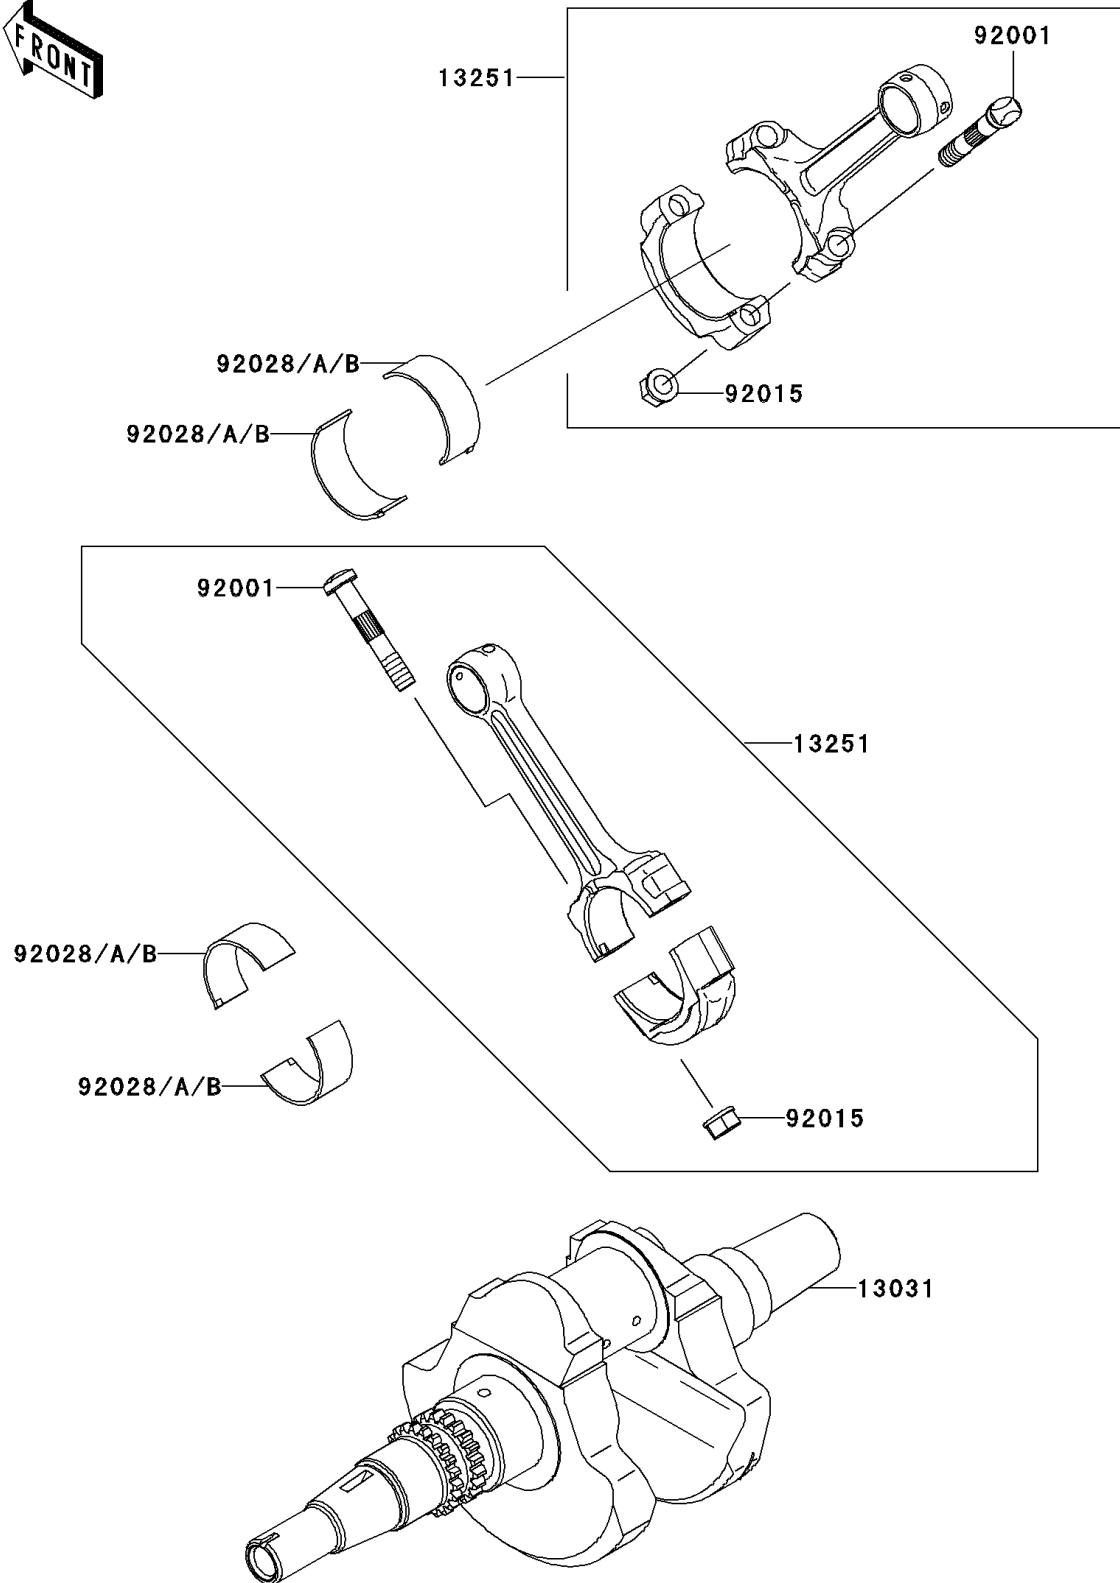

## 2004 KFX<sup>®</sup>700 PARTS DIAGRAM

Crankshaft

E1321

## 2004 KFX®700 PARTS LIST

Crankshaft

ITEM NAME	PART NUMBER	QUANTITY
CRANKSHAFT-COMP (Ref # 13031)	13031-0030	1
ROD-ASSY-CONNECTING (Ref # 13251)	13251-1143	1
BOLT,CONNECTING ROD (Ref # 92001)	92001-1980	1
NUT,FLANGED,8MM (Ref # 92015)	92015-1311	1
BUSHING,CONNECTING ROD,GREEN (Ref # 92028)	92028-1961	1
BUSHING,CONNECTING ROD,YELLOW (Ref # 92028A)	92028-1962	1
BUSHING,CONNECTING ROD,BROWNE (Ref # 92028B)	92028-1963	1