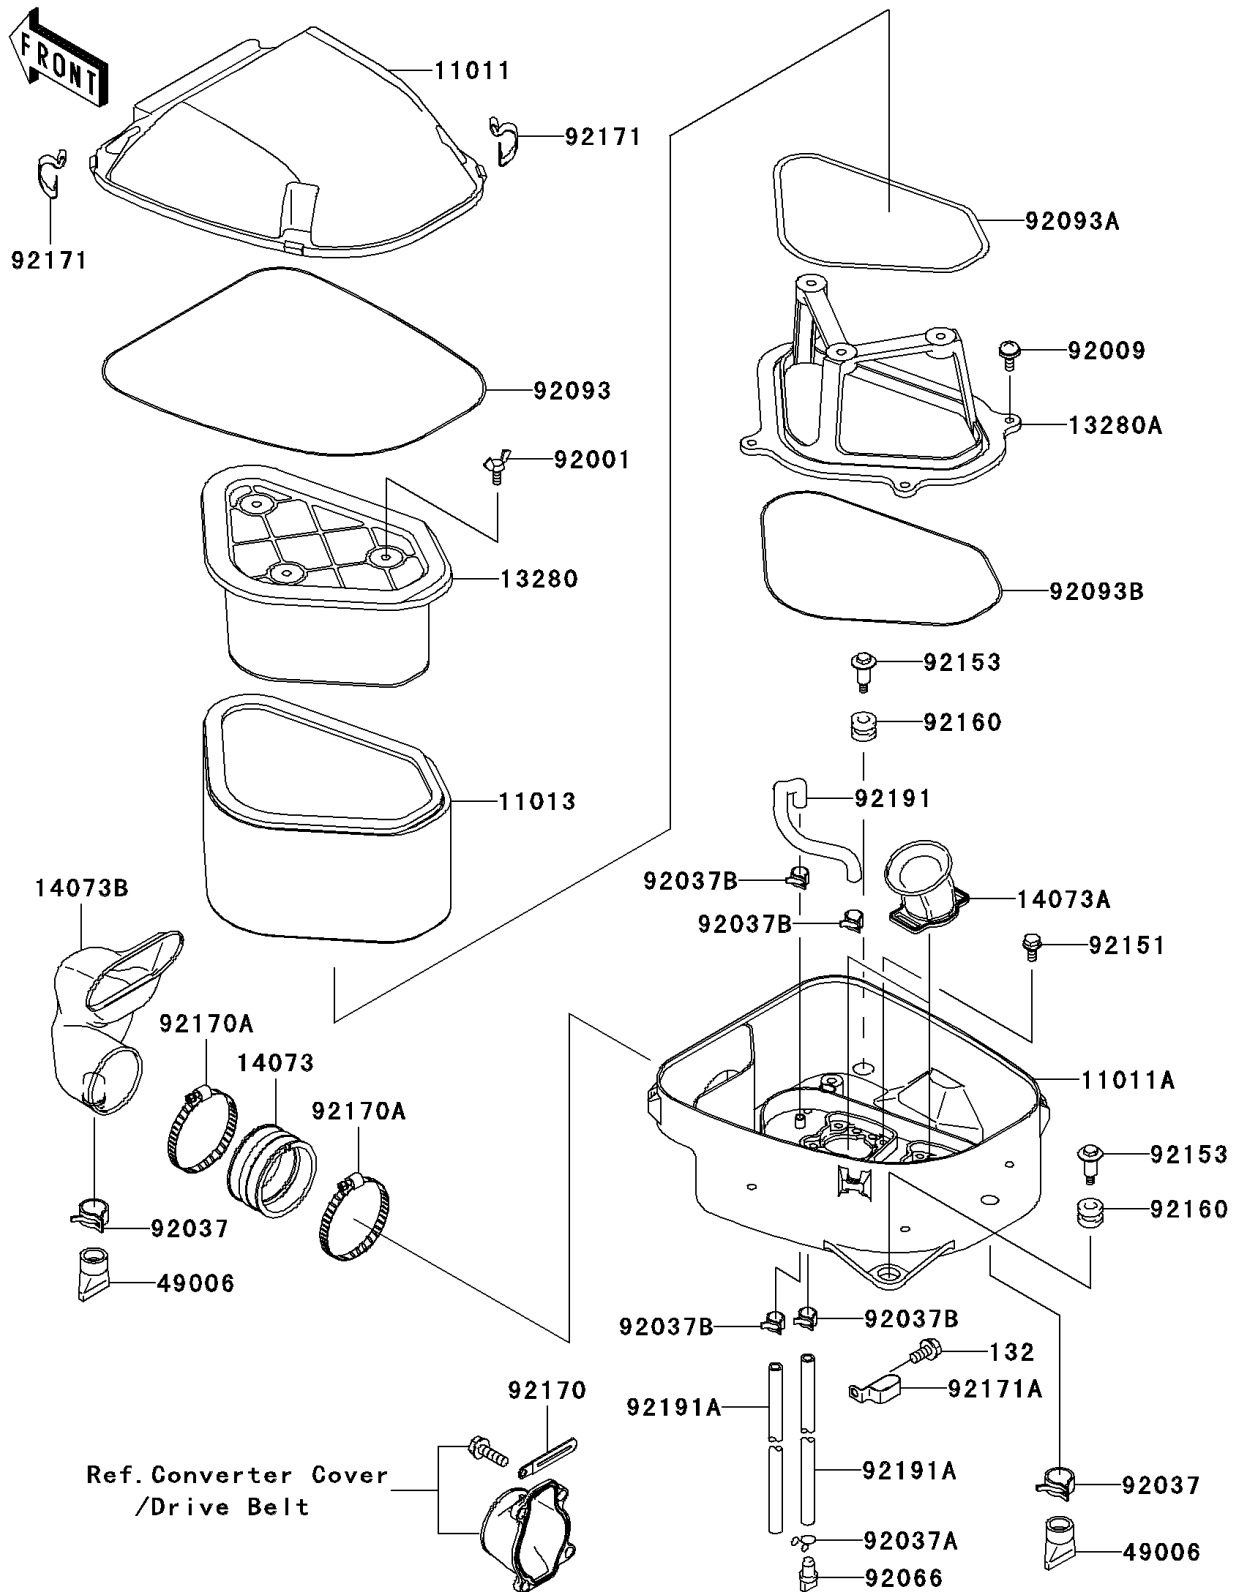

2004 KFX®700 PARTS DIAGRAM

Air Cleaner

E1130

2004 KFX®700 PARTS LIST

Air Cleaner

ITEM NAME	PART NUMBER	QUANTITY
BOLT-FLANGED-SMALL (Ref # 132)	132Y0612	1
CASE-AIR FILTER,UPP (Ref # 11011)	11011-1659	1
CASE-AIR FILTER,LWR (Ref # 11011A)	11011-1660	1
ELEMENT-AIR FILTER (Ref # 11013)	11013-0001	1
HOLDER (Ref # 13280)	13280-1272	1
HOLDER (Ref # 13280A)	13280-1273	1
DUCT,AIR FILTER JOINT (Ref # 14073)	14073-1775	1
DUCT,AIR FANNEL (Ref # 14073A)	14073-1830	1
DUCT, INTAKE (Ref # 14073B)	14073-1849	1
BOOT (Ref # 49006)	49006-1292	1
BOLT,WING,6X15 (Ref # 92001)	92001-1703	1
SCREW,6X16 (Ref # 92009)	92009-1621	1
CLAMP (Ref # 92037)	92037-1460	1
CLAMP,TUBE (Ref # 92037A)	92037-147	1
CLAMP,TUBE (Ref # 92037B)	92037-1505	1
PLUG,DRAIN (Ref # 92066)	92066-1211	1
SEAL,AIR FILTER CASE (Ref # 92093)	92093-1522	1
SEAL,HOLDER-HOLDER (Ref # 92093A)	92093-1569	1
SEAL,HOLDER-LOWER (Ref # 92093B)	92093-1570	1
BOLT,5X12 (Ref # 92151)	92151-1305	1
BOLT (Ref # 92153)	92153-1052	1
DAMPER (Ref # 92160)	92160-1594	1
CLAMP (Ref # 92170)	92170-1514	1
CLAMP (Ref # 92170A)	92170-1764	1
CLAMP,AIR FILTER CASE (Ref # 92171)	92171-1394	1
CLAMP,AIR VENT (Ref # 92171A)	92171-1522	1
TUBE,7X11X210 (Ref # 92191)	92191-1494	1
TUBE,7X11X470 (Ref # 92191A)	92191-1531	1