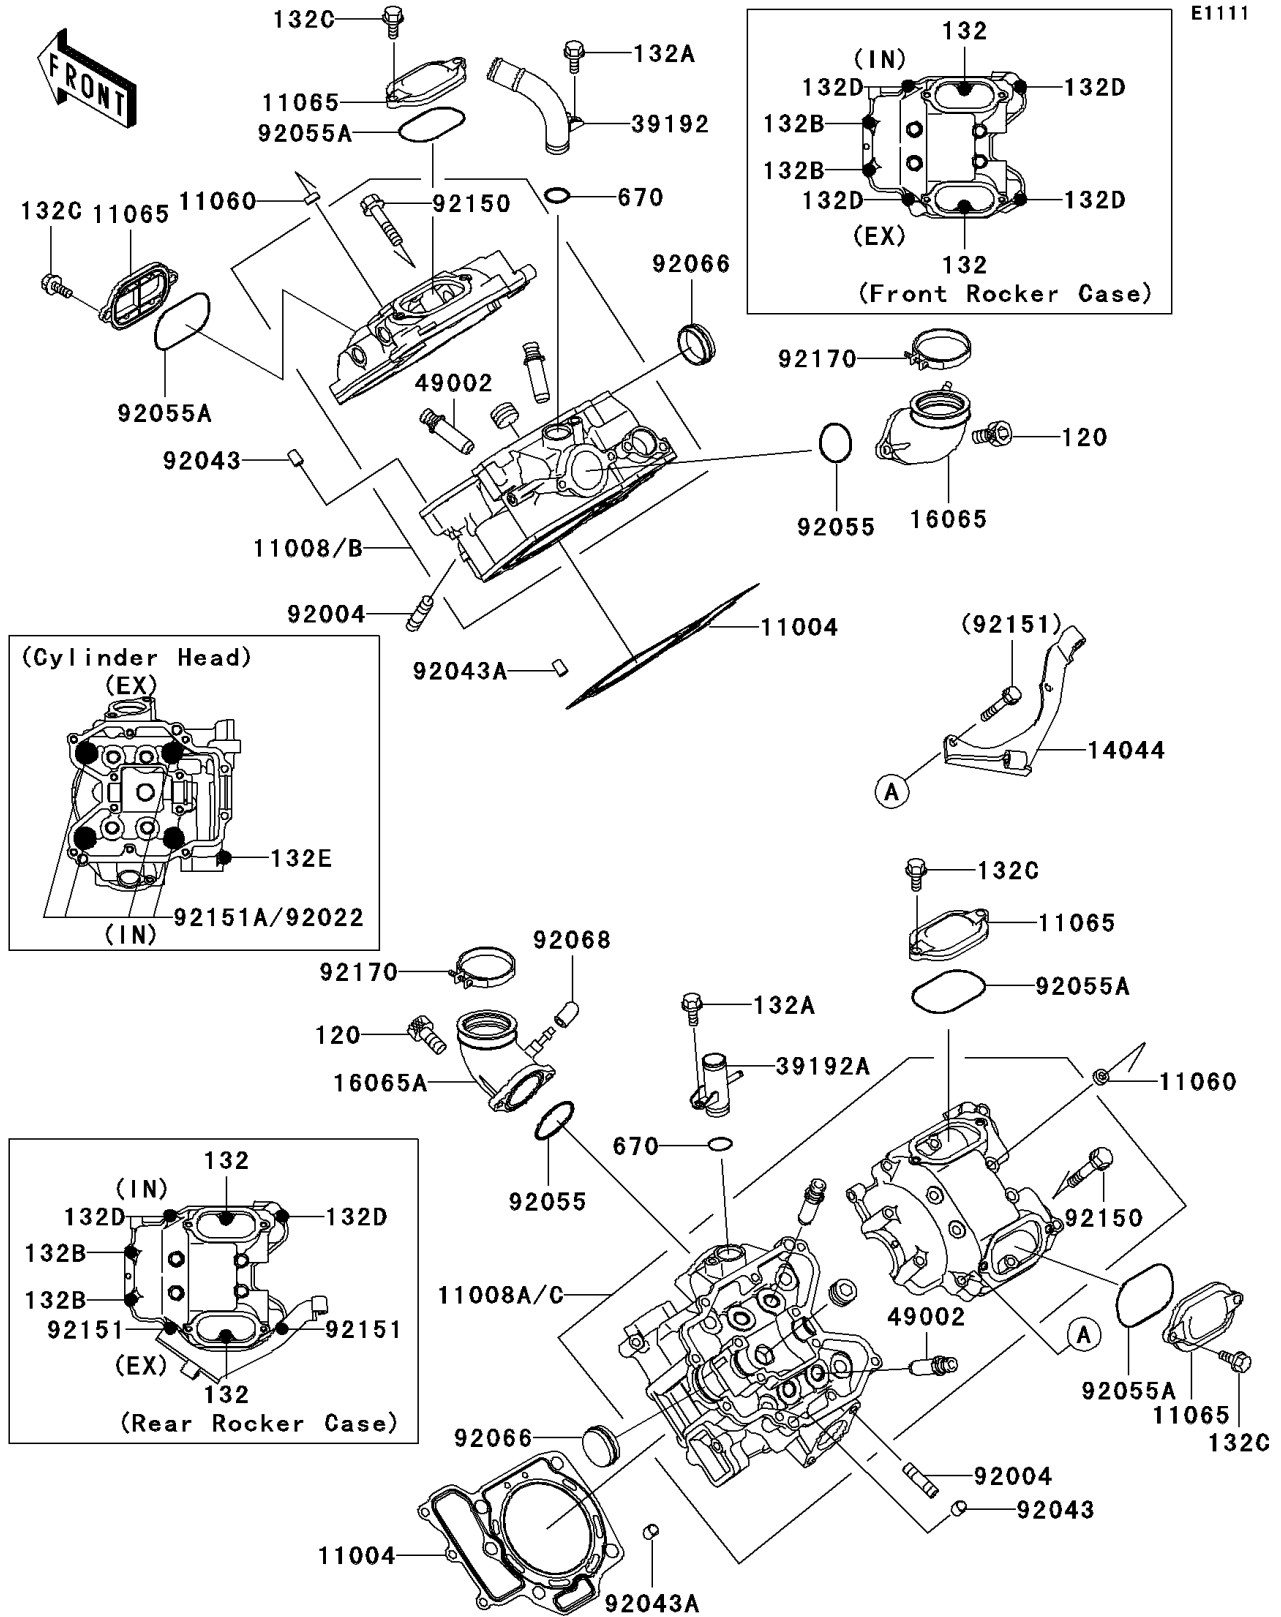

## 2004 KFX®700 PARTS DIAGRAM

Cylinder Head

## 2004 KFX®700 PARTS LIST

Cylinder Head

| ITEM NAME           | PART NUMBER | QUANTITY |
|---------------------|-------------|----------|
| BOLT (Ref # 92151A) | 92151-1917  | 1        |
| CLAMP (Ref # 92170) | 92170-1722  | 1        |