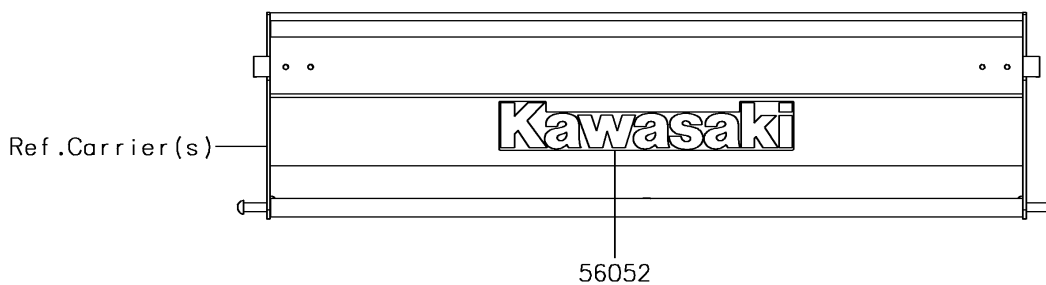

2017 MULE SX™ 4x4 XC CAMO PARTS DIAGRAM

Decals

F2861

2017 MULE SX™ 4x4 XC CAMO PARTS LIST

Decals

ITEM NAME	PART NUMBER	QUANTITY
MARK,SIDE PLATE,KAWASAKI (Ref # 56052)	56052-0105	1
MARK,SIDE PLATE,4X4 (Ref # 56054)	56054-1814	1
MARK,FR FENDER,MULE SX (Ref # 56054A)	56054-2065	1
MARK,FR FENDER,XC (Ref # 56054B)	56054-2066	1