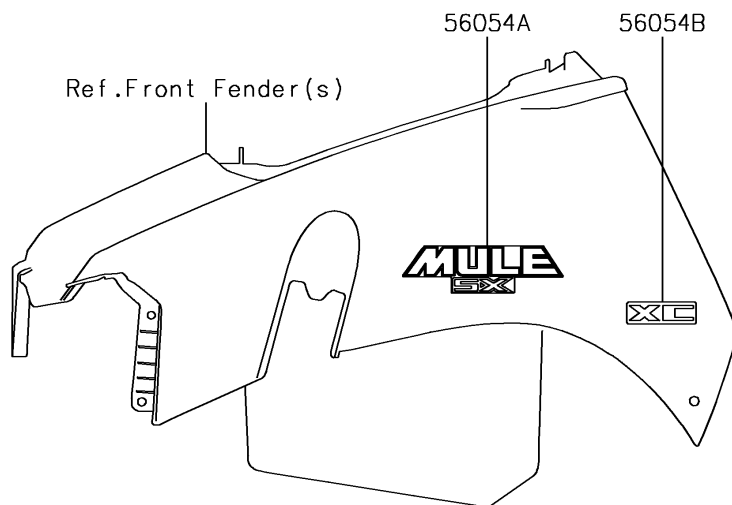

2017 MULE SX™ 4x4 XC CAMO PARTS DIAGRAM

Decals

F2861

2017 MULE SX™ 4x4 XC CAMO PARTS LIST

Decals

ITEM NAME	PART NUMBER	QUANTITY
MARK,SIDE PLATE,KAWASAKI (Ref # 56052)	56052-0105	1
MARK,SIDE PLATE,4X4 (Ref # 56054)	56054-1814	1
MARK,FR FENDER,MULE SX (Ref # 56054A)	56054-2065	1
MARK,FR FENDER,XC (Ref # 56054B)	56054-2066	1