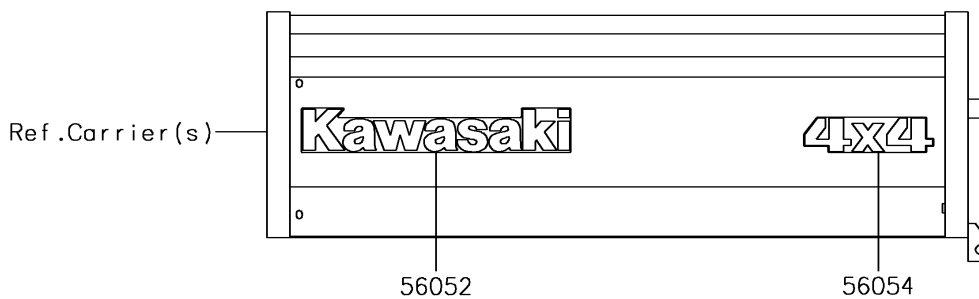

2017 MULE SX™ 4x4 XC CAMO PARTS DIAGRAM

Decals

F2861

2017 MULE SX™ 4x4 XC CAMO PARTS LIST

Decals

ITEM NAME	PART NUMBER	QUANTITY
MARK,SIDE PLATE,KAWASAKI (Ref # 56052)	56052-0105	1
MARK,SIDE PLATE,4X4 (Ref # 56054)	56054-1814	1
MARK,FR FENDER,MULE SX (Ref # 56054A)	56054-2065	1
MARK,FR FENDER,XC (Ref # 56054B)	56054-2066	1