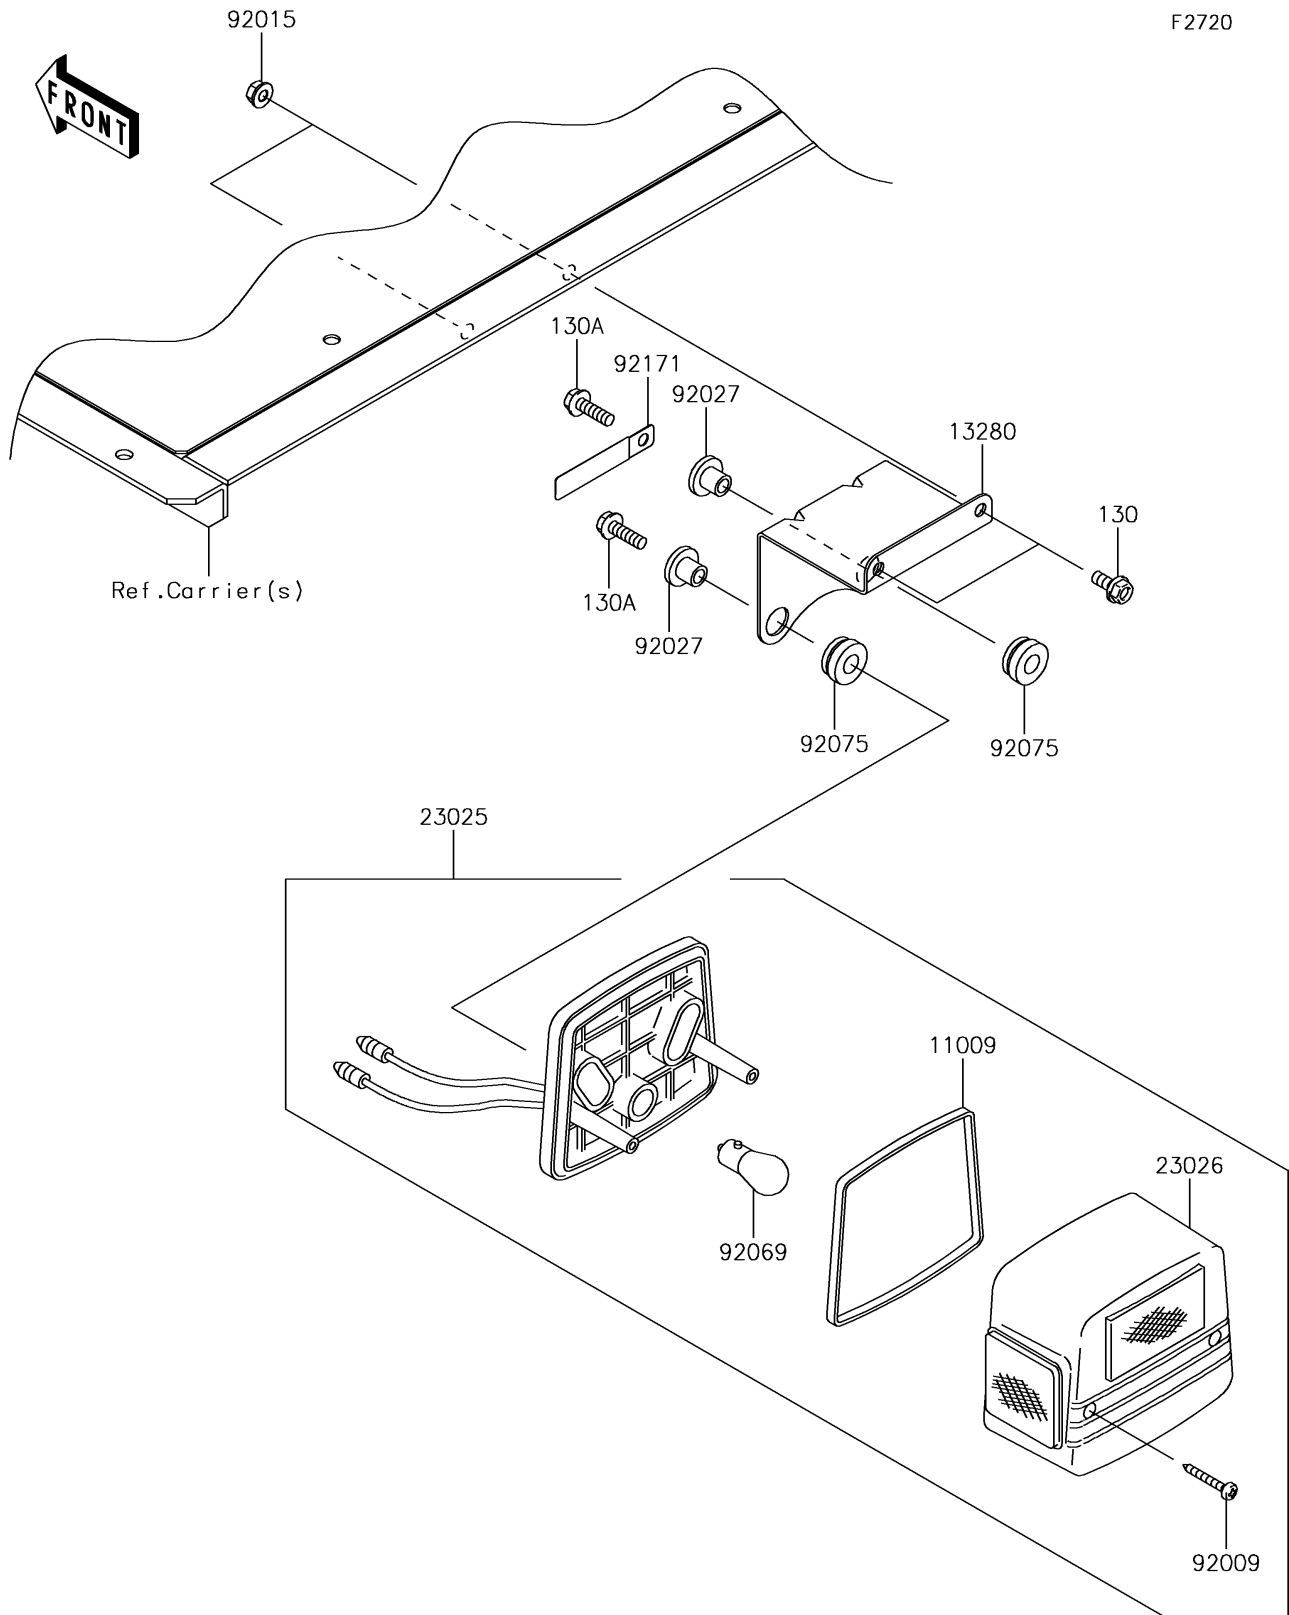

2017 MULE SX™ 4x4 XC CAMO PARTS DIAGRAM

Taillight(s)

F2720

2017 MULE SX™ 4x4 XC CAMO PARTS LIST

Taillight(s)

ITEM NAME	PART NUMBER	QUANTITY
GASKET, TAIL LAMP (Ref # 11009)	11009-1215	1
BOLT-FLANGED, 6X14 (Ref # 130)	130BA0614	1
BOLT-FLANGED, 6X20 (Ref # 130A)	130BA0620	1
HOLDER, TAIL LAMP (Ref # 13280)	13280-0079	1
LAMP-TAIL (Ref # 23025)	23025-1042	1
LENS, TAIL LAMP (Ref # 23026)	23026-1019	1
SCREW, TAPPING, 4X25 (Ref # 92009)	92009-1069	1
NUT, FLANGED, 6MM (Ref # 92015)	92015-1367	1
COLLAR, L=11.1 (Ref # 92027)	92027-194	1
BULB, 12V 21/5W (Ref # 92069)	92069-1011	1
DAMPER (Ref # 92075)	92075-277	1
CLAMP, L=60 (Ref # 92171)	92171-0652	1