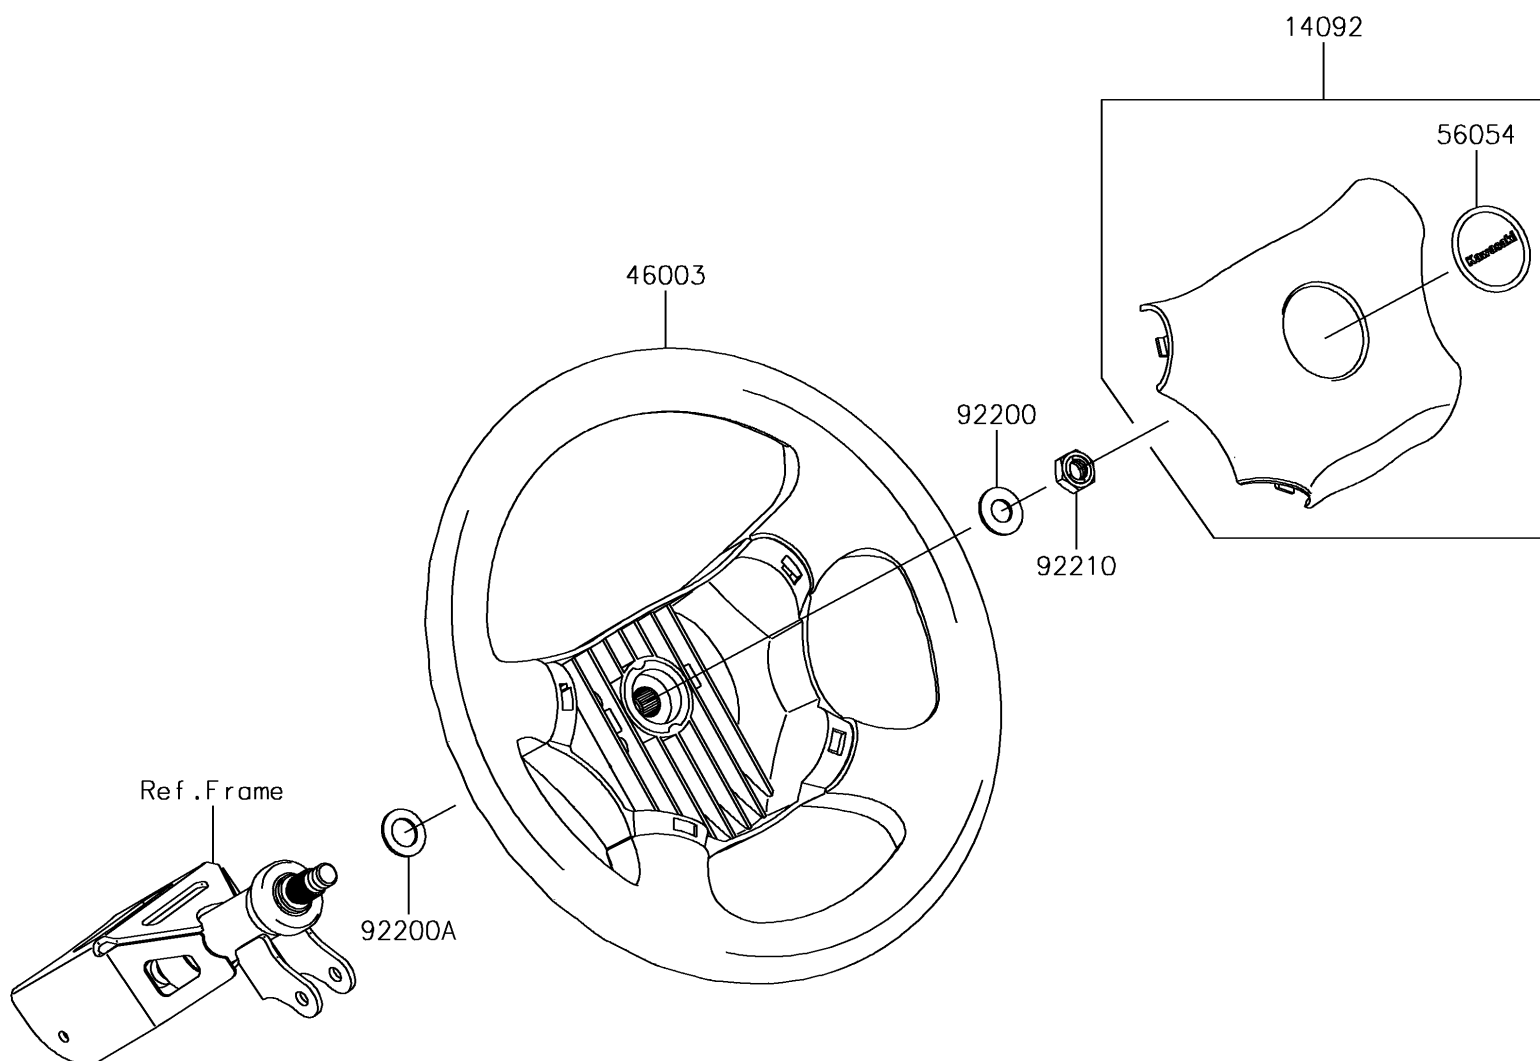

2017 MULE SX™ 4x4 XC CAMO PARTS DIAGRAM

Steering Wheel

F2311

2017 MULE SX™ 4x4 XC CAMO PARTS LIST

Steering Wheel

ITEM NAME	PART NUMBER	QUANTITY
COVER,HORN SWITCH (Ref # 14092)	14092-1029	1
HANDLE (Ref # 46003)	46003-0595	1
MARK,CENTER LOGO,KAWASAKI (Ref # 56054)	56054-1188	1
WASHER,12.1X25X1.6 (Ref # 92200)	92200-0455	1
WASHER,15X25X1.6 (Ref # 92200A)	92200-0460	1
NUT,LOCK,12MM (Ref # 92210)	92210-1249	1