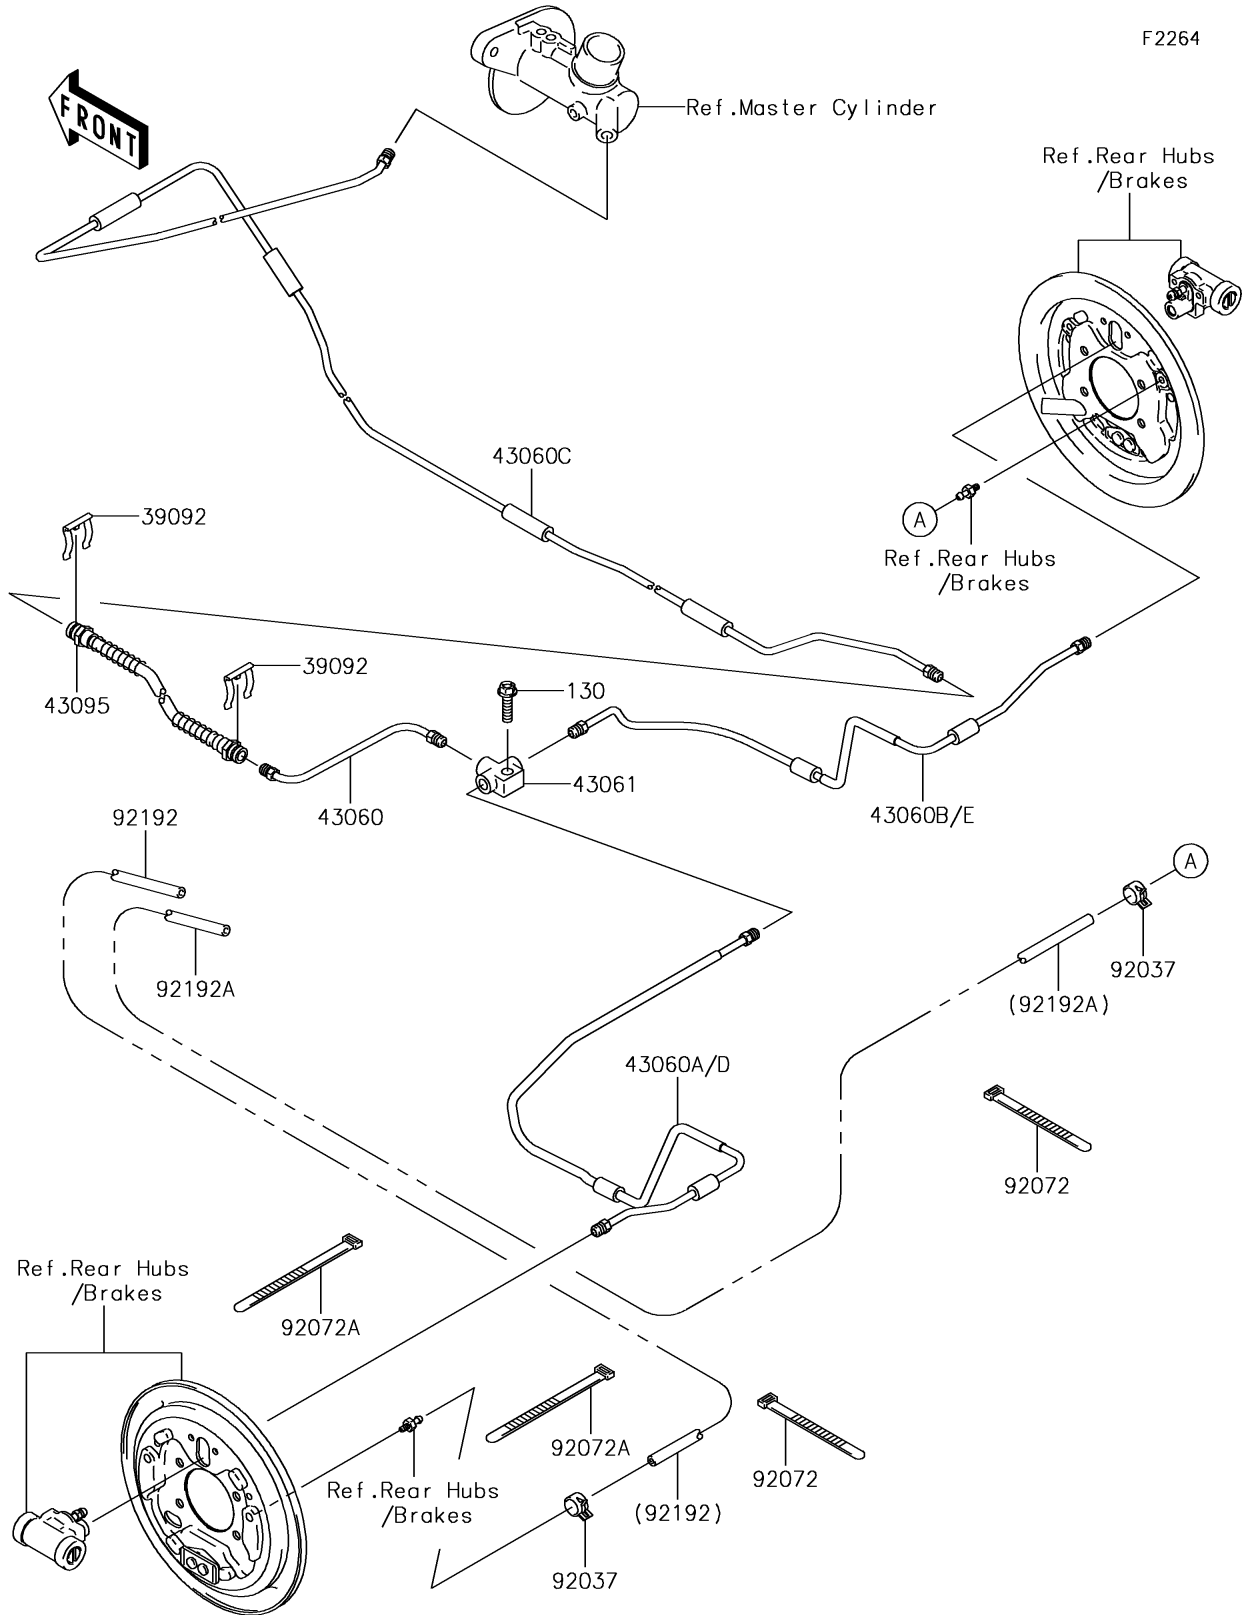

2017 MULE SX™ 4x4 XC CAMO PARTS DIAGRAM

Rear Brake Piping

2017 MULE SX™ 4x4 XC CAMO PARTS LIST

Rear Brake Piping

ITEM NAME	PART NUMBER	QUANTITY
BOLT-FLANGED,8X30 (Ref # 130)	130AA0830	1
PIN-HAIR (Ref # 39092)	39092-1052	1
PIPE-BRAKE,RR,CNT (Ref # 43060)	43060-0006	1
PIPE-BRAKE,RR,LH (Ref # 43060A)	43060-0007	1
PIPE-BRAKE,RR,RH (Ref # 43060B)	43060-0008	1
PIPE-BRAKE,M/CYLINDER (Ref # 43060C)	43060-0327	1
JOINT-BRAKE (Ref # 43061)	43061-1063	1
HOSE-BRAKE (Ref # 43095)	43095-0488	1
CLAMP (Ref # 92037)	92037-1601	1
BAND,L=123 (Ref # 92072)	92072-030	1
BAND,L=149 (Ref # 92072A)	92072-031	1
TUBE,4.7X9.5X1320 (Ref # 92192)	92192-0103	1
TUBE,4.7X9.5X1760 (Ref # 92192A)	92192-0176	1