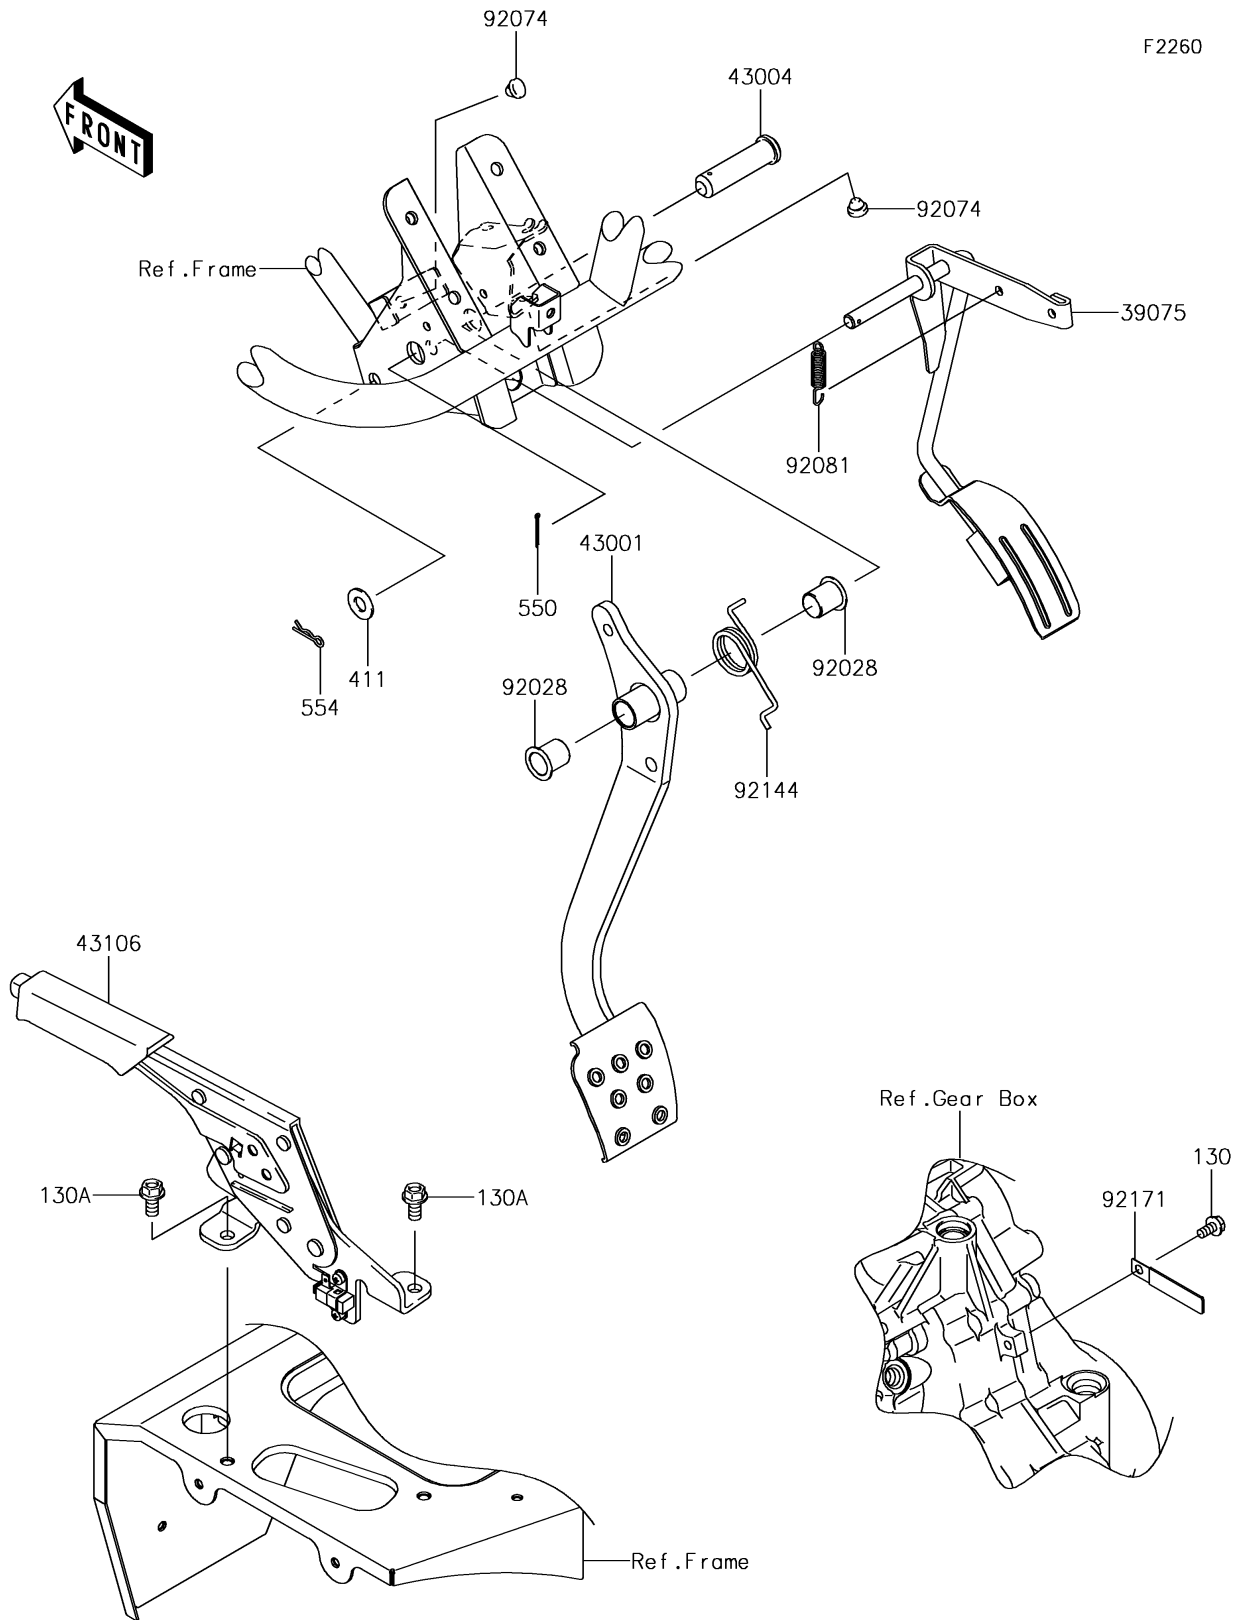

2017 MULE SX™ 4x4 XC CAMO PARTS DIAGRAM

Brake Pedal/Throttle Lever

2017 MULE SX™ 4x4 XC CAMO PARTS LIST

Brake Pedal/Throttle Lever

ITEM NAME	PART NUMBER	QUANTITY
BOLT-FLANGED,6X12 (Ref # 130)	130AA0612	1
BOLT-FLANGED,8X16 (Ref # 130A)	130AA0816	1
LEVER-THROTTLE (Ref # 39075)	39075-0022	1
WASHER-PLAIN,10MM (Ref # 411)	411AA1000	1
LEVER-BRAKE,PEDAL (Ref # 43001)	43001-7502	1
SHAFT-BRAKE (Ref # 43004)	43004-1128	1
LEVER-ASSY-PARKING BRAKE (Ref # 43106)	43106-0005	1
PIN-COTTER,2.5X25 (Ref # 550)	550AA2525	1
PIN-SNAP,10MM (Ref # 554)	554DA1000	1
BUSHING (Ref # 92028)	92028-1571	1
PLUG,7X2 (Ref # 92074)	92074-028	1
SPRING (Ref # 92081)	92081-1922	1
SPRING (Ref # 92144)	92144-1536	1
CLAMP,L=60 (Ref # 92171)	92171-0652	1