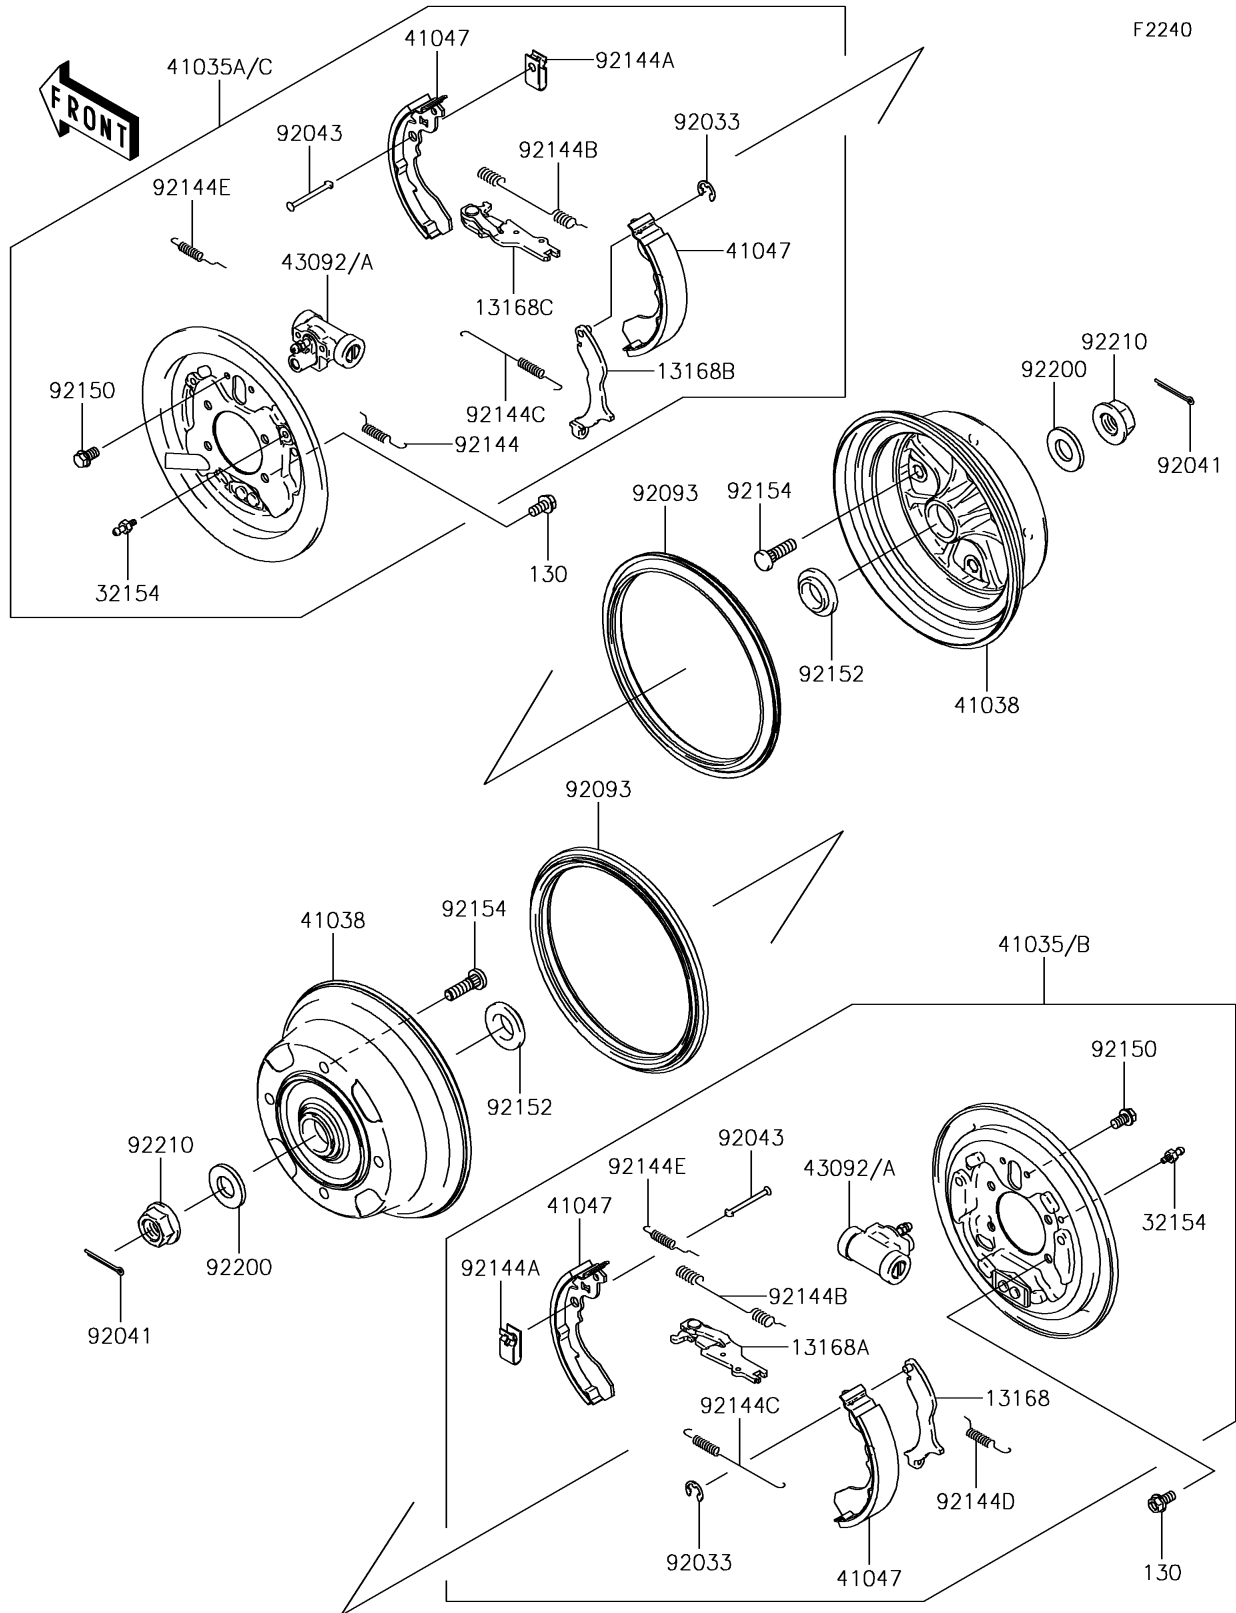

2017 MULE SX™ 4x4 XC CAMO PARTS DIAGRAM

Rear Hubs/Brakes

2017 MULE SX™ 4x4 XC CAMO PARTS LIST

Rear Hubs/Brakes

ITEM NAME	PART NUMBER	QUANTITY
BOLT-FLANGED,8X16 (Ref # 130)	130CA0816	1
LEVER,BRAKE,LH (Ref # 13168)	13168-0065	1
LEVER,BRAKE,LH (Ref # 13168A)	13168-0066	1
LEVER,BRAKE,RH (Ref # 13168B)	13168-0067	1
LEVER,BRAKE,RH (Ref # 13168C)	13168-0068	1
PIPE (Ref # 32154)	32154-0335	1
PANEL-ASSY-BRAKE,RR,LH (Ref # 41035B)	41035-7511	1
PANEL-ASSY-BRAKE,RR,RH (Ref # 41035C)	41035-7512	1
DRUM,REAR BRAKE (Ref # 41038)	41038-0018	1
SHOE-ASSY-BRAKE,RR (Ref # 41047)	41047-7501	1
CYLINDER,BRAKE (Ref # 43092)	43092-0002	1
RING-SNAP (Ref # 92033)	92033-1279	1
COTTER,4.0X35 (Ref # 92041)	92041-1053	1
PIN,SHOE HOLD (Ref # 92043)	92043-1460	1
SEAL,BS184.8X13.5-1 (Ref # 92093)	92093-0031	1
SPRING,RH (Ref # 92144)	92144-1608	1
SPRING,SHOE HOLD (Ref # 92144A)	92144-1609	1
SPRING,RETURN,UPP (Ref # 92144B)	92144-1612	1
SPRING,RETURN,LWR (Ref # 92144C)	92144-1613	1
SPRING,LH (Ref # 92144D)	92144-1614	1
SPRING (Ref # 92144E)	92144-1615	1
BOLT,FLANGED,6X10 (Ref # 92150)	92150-1664	1
COLLAR (Ref # 92152)	92152-0284	1
BOLT,10X34.6 (Ref # 92154)	92154-1482	1
WASHER,20.5X41.0X4.5 (Ref # 92200)	92200-1795	1
NUT,FLANGED,20MM (Ref # 92210)	92210-2093	1