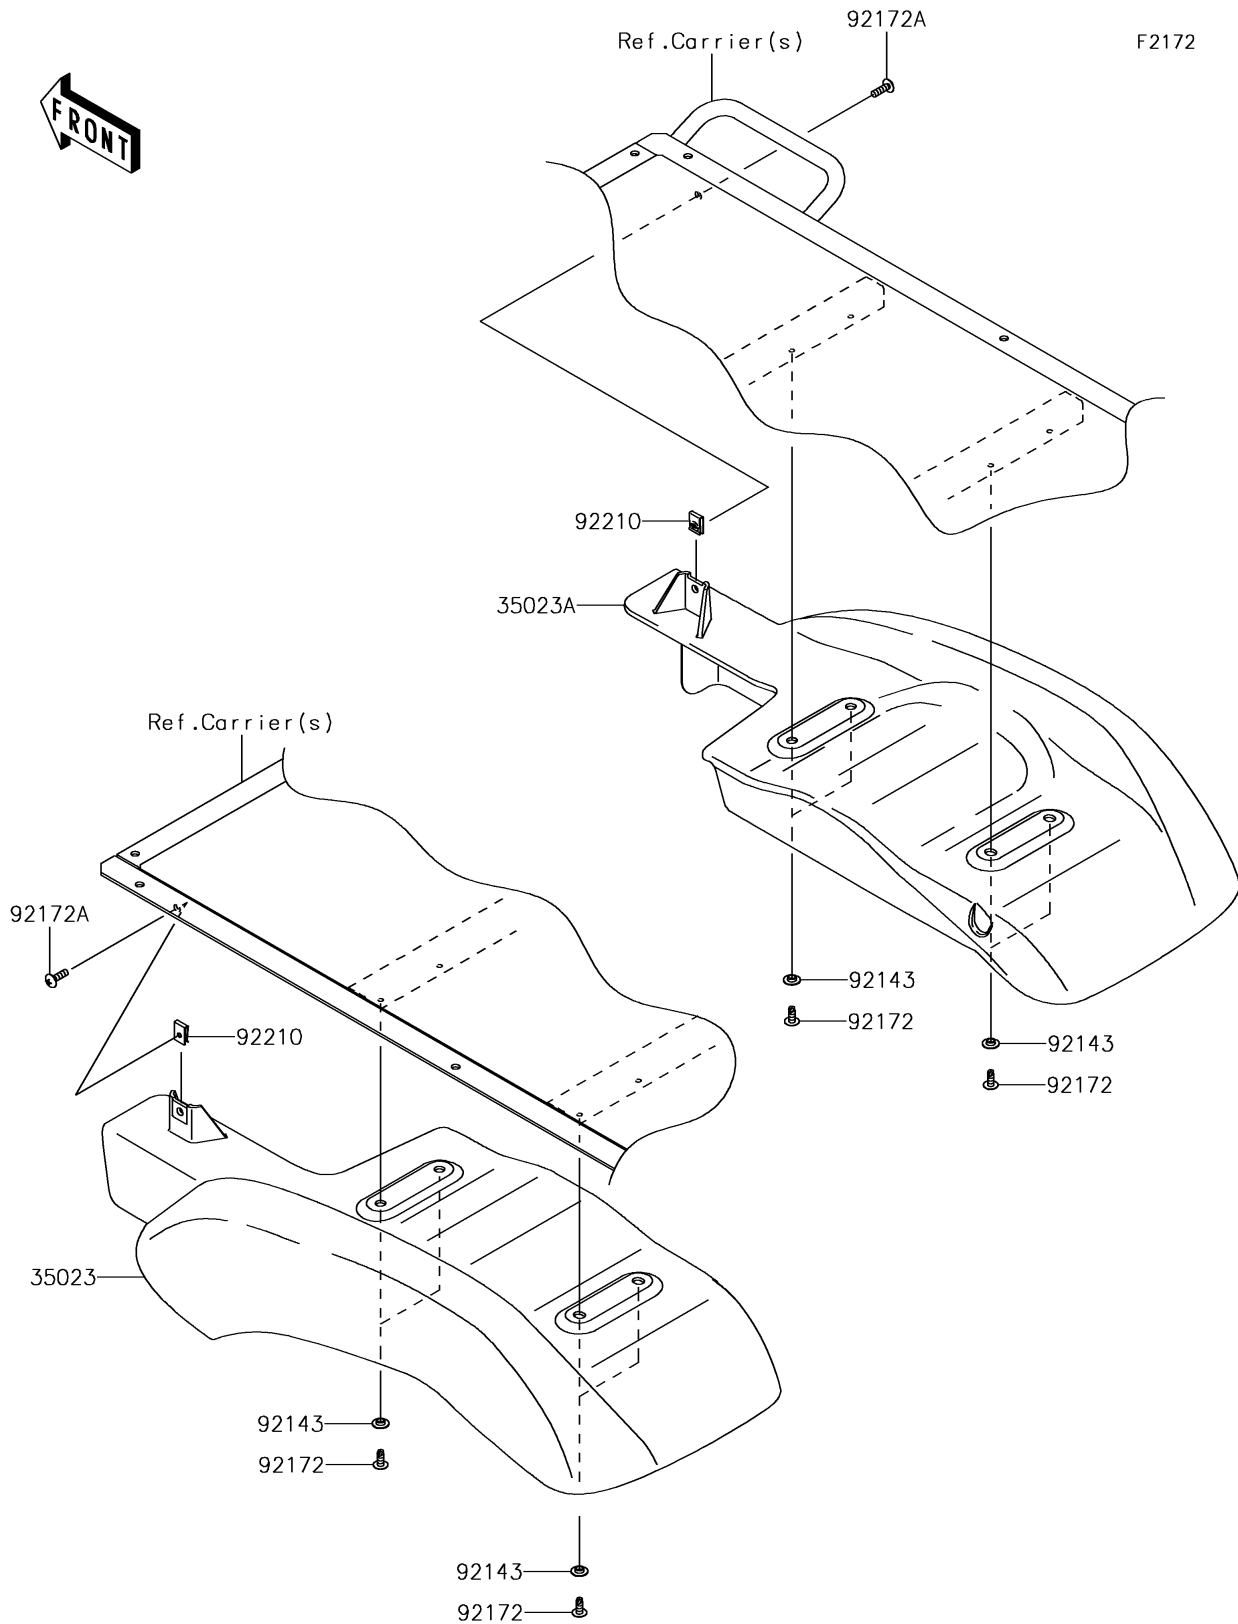

## 2017 MULE SX™ 4x4 XC CAMO PARTS DIAGRAM

Rear Fender(s)

## 2017 MULE SX™ 4x4 XC CAMO PARTS LIST

Rear Fender(s)

ITEM NAME	PART NUMBER	QUANTITY
FENDER-REAR,LH,F.BLACK (Ref # 35023)	35023-0045-6Z	1
FENDER-REAR,RH,F.BLACK (Ref # 35023A)	35023-0046-6Z	1
COLLAR (Ref # 92143)	92143-1087	1
SCREW,TAPPING,6X16 (Ref # 92172)	92172-0739	1
SCREW,TAPPING,6X20 (Ref # 92172A)	92172-0883	1
NUT,LEAF SPRING,6MM (Ref # 92210)	92210-0624	1