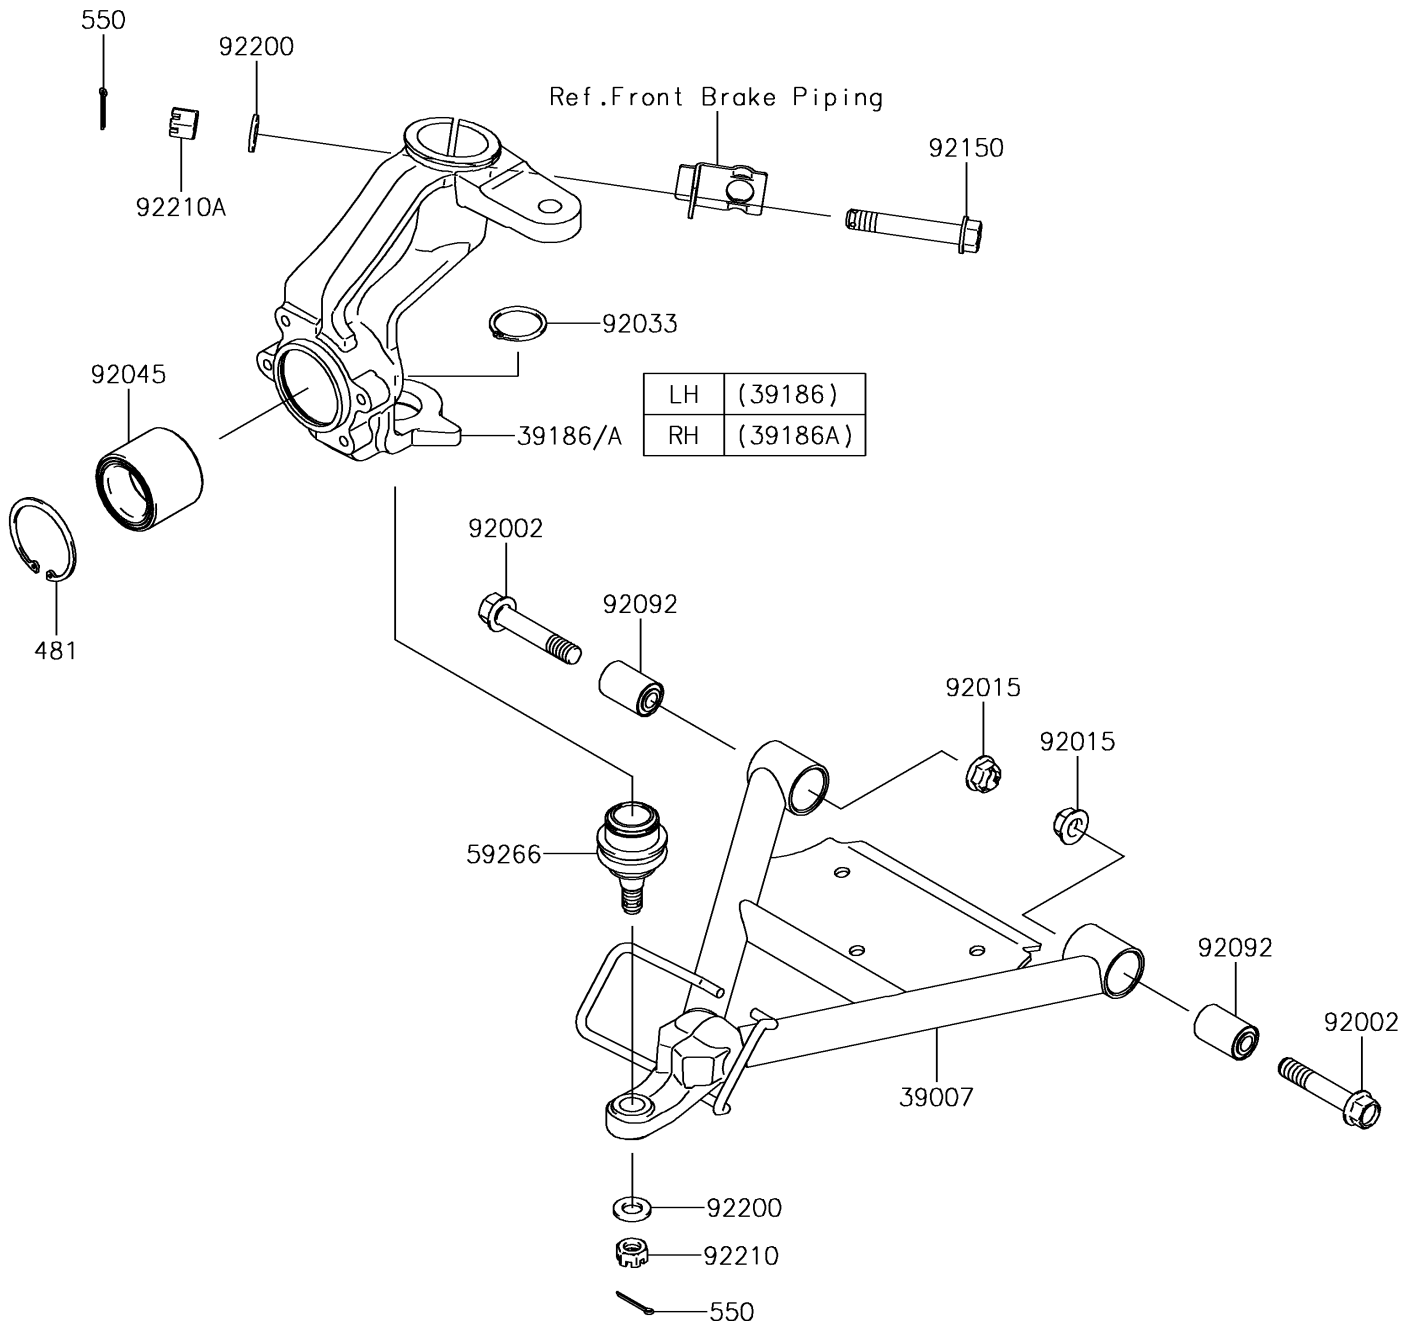

2017 MULE SX™ 4x4 XC CAMO PARTS DIAGRAM

Suspension

F2150

2017 MULE SX™ 4x4 XC CAMO PARTS LIST

Suspension

ITEM NAME	PART NUMBER	QUANTITY
ARM-SUSP (Ref # 39007)	39007-0397	1
KNUCKLE,LH (Ref # 39186)	39186-0314	1
KNUCKLE,RH (Ref # 39186A)	39186-0315	1
CIRCLIP-TYPE-C,52MM (Ref # 481)	481J5200	1
PIN-COTTER,3.0X25 (Ref # 550)	550AA3025	1
JOINT-BALL (Ref # 59266)	59266-1080	1
BOLT,ROD,12MM (Ref # 92002)	92002-1757	1
NUT,12MM (Ref # 92015)	92015-1706	1
RING-SNAP,C-TYPE,32MM (Ref # 92033)	92033-1262	1
BEARING-BALL,DAC2552W-7CS31 (Ref # 92045)	92045-0028	1
BUSHING-RUBBER (Ref # 92092)	92092-005	1
BOLT,FLANGED,12X72 (Ref # 92150)	92150-1356	1
WASHER,12.3X23X2.3 (Ref # 92200)	92200-1004	1
NUT,CASTLE,12MM (Ref # 92210)	92210-0395	1
NUT,12MM (Ref # 92210A)	92210-7501	1