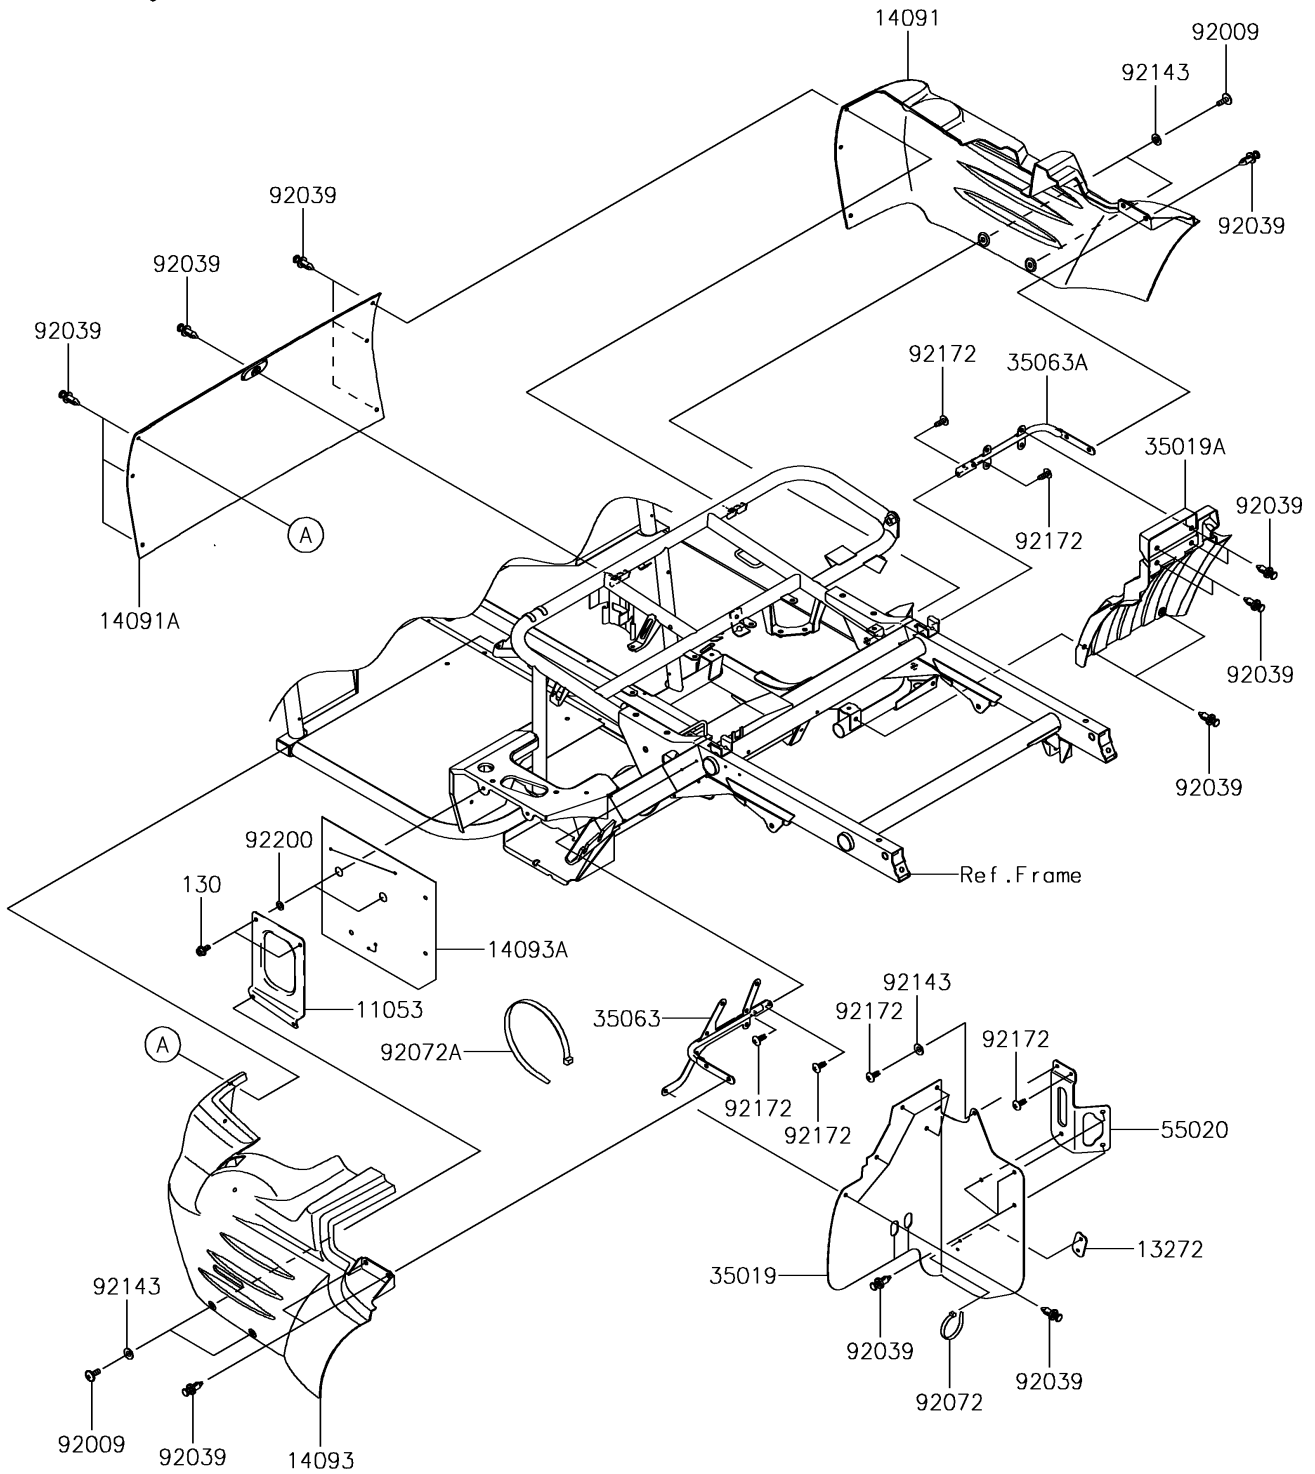

2017 MULE SX™ 4x4 XC CAMO PARTS DIAGRAM

Frame Fittings(Rear)

F2131

2017 MULE SX™ 4x4 XC CAMO PARTS LIST

Frame Fittings(Rear)

ITEM NAME	PART NUMBER	QUANTITY
BRACKET (Ref # 11053)	11053-0857	1
BOLT-FLANGED,6X12 (Ref # 130)	130BA0612	1
PLATE (Ref # 13272)	13272-7516	1
COVER,REAR SIDE,RH,F.BLACK (Ref # 14091)	14091-0224-6Z	1
COVER,UNDER SEAT,CNT,F.BLACK (Ref # 14091A)	14091-0341-6Z	1
COVER,REAR SIDE,LH,F.BLACK (Ref # 14093)	14093-0500-6Z	1
COVER,BATTERY (Ref # 14093A)	14093-0534	1
FLAP,SIDE COVER,LH (Ref # 35019)	35019-0610	1
FLAP,SIDE COVER,RH (Ref # 35019A)	35019-0612	1
STAY,LH (Ref # 35063)	35063-0784	1
STAY,RH (Ref # 35063A)	35063-1333	1
GUARD,COOLING FAN (Ref # 55020)	55020-7527	1
SCREW,6X16 (Ref # 92009)	92009-1621	1
RIVET (Ref # 92039)	92039-0776	1
BAND,L=188 (Ref # 92072)	92072-1239	1
BAND,L=368.3 (Ref # 92072A)	92072-3872	1
COLLAR (Ref # 92143)	92143-1087	1
SCREW,TAPPING,6X16 (Ref # 92172)	92172-0739	1
WASHER,7.04X12.5X0.6 (Ref # 92200)	92200-0234	1