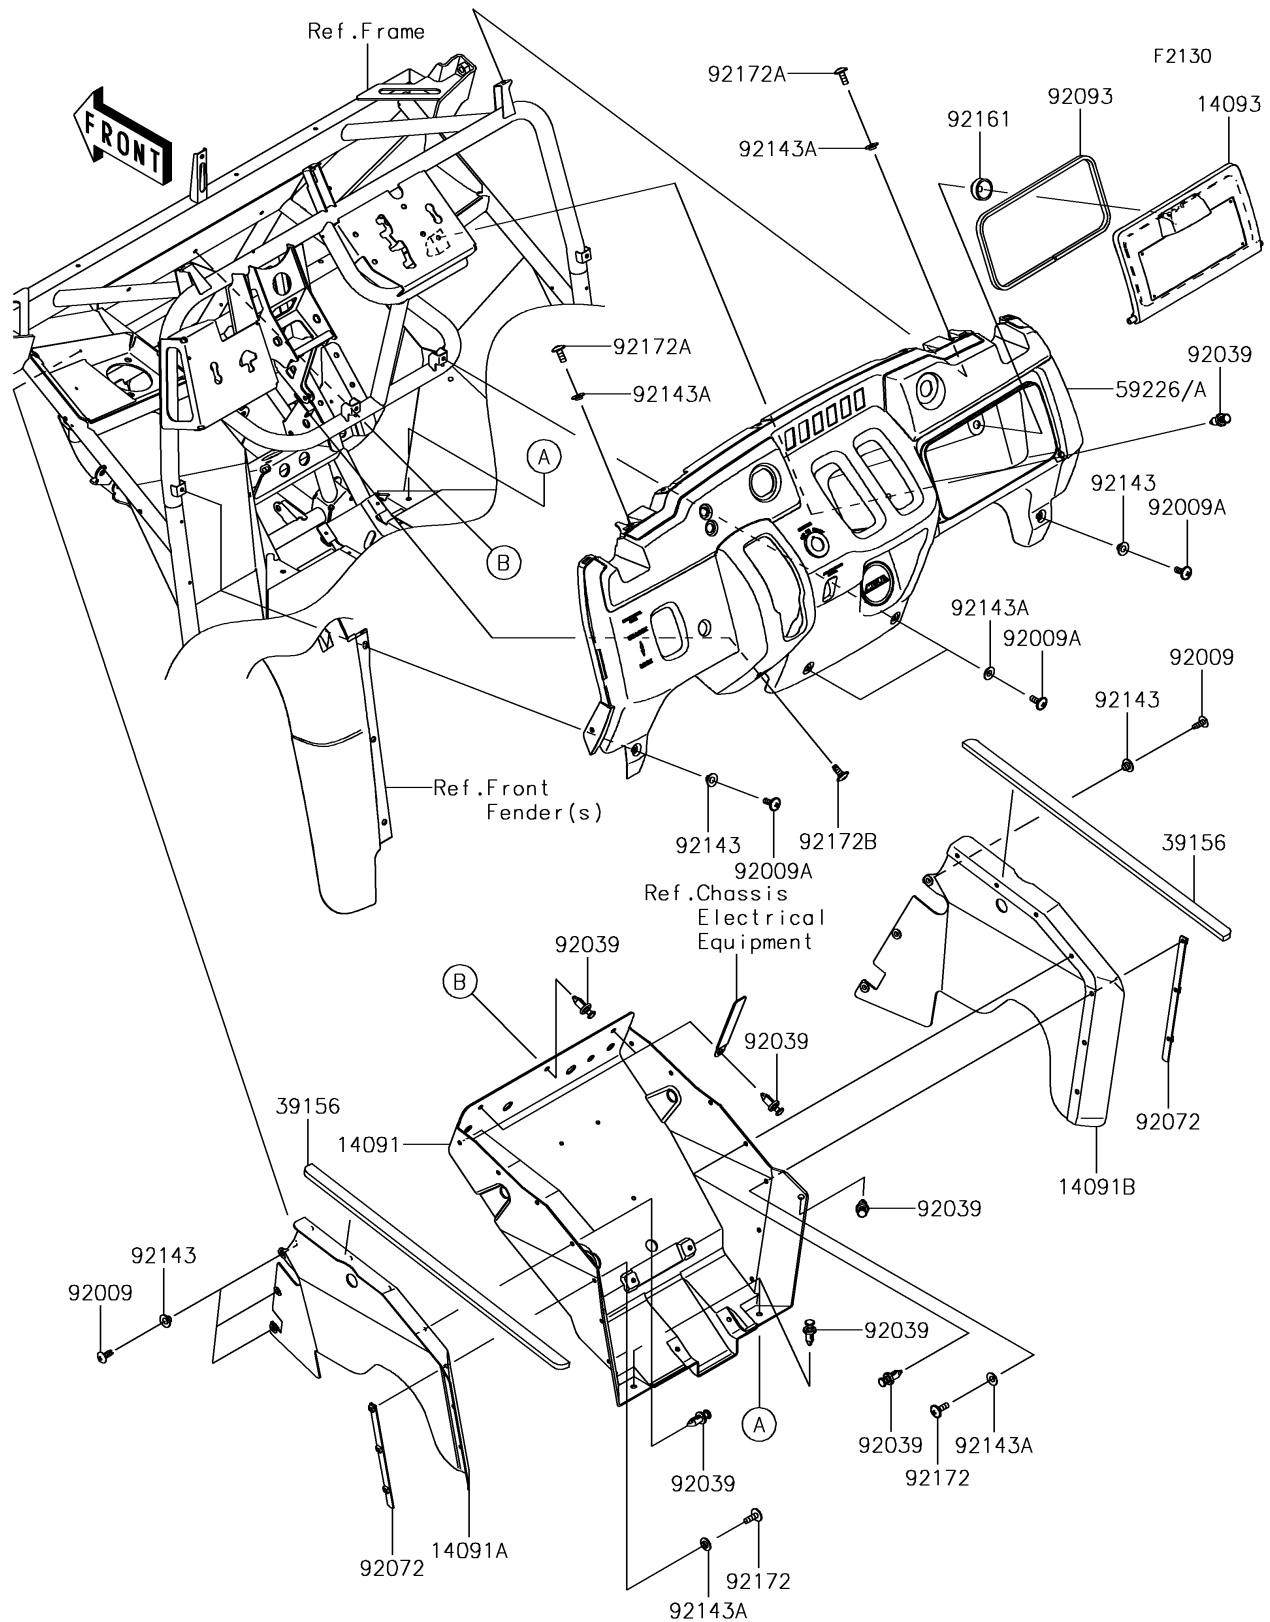

2017 MULE SX™ 4x4 XC CAMO PARTS DIAGRAM

Frame Fittings(Front)

2017 MULE SX™ 4x4 XC CAMO PARTS LIST

Frame Fittings(Front)

| ITEM NAME | PART NUMBER | QUANTITY |
|------------------------------------|-------------|----------|
| COVER,FLOOR,CNT (Ref # 14091) | 14091-0408 | 1 |
| COVER,FLOOR,SIDE,LH (Ref # 14091A) | 14091-0424 | 1 |
| COVER,FLOOR,SIDE,RH (Ref # 14091B) | 14091-0425 | 1 |
| COVER,GLOVE BOX (Ref # 14093) | 14093-0396 | 1 |
| PAD (Ref # 39156) | 39156-0071 | 1 |
| PANEL-CONTROL (Ref # 59226) | 59226-0733 | 1 |
| SCREW,TAPPING,6X16 (Ref # 92009) | 92009-1166 | 1 |
| SCREW,6X16 (Ref # 92009A) | 92009-1621 | 1 |
| RIVET (Ref # 92039) | 92039-0776 | 1 |
| BAND (Ref # 92072) | 92072-0042 | 1 |
| SEAL,6X10 (Ref # 92093) | 92093-0658 | 1 |
| COLLAR (Ref # 92143) | 92143-1057 | 1 |
| COLLAR (Ref # 92143A) | 92143-1087 | 1 |
| DAMPER (Ref # 92161) | 92161-0568 | 1 |
| SCREW,6X18 (Ref # 92172) | 92172-0002 | 1 |
| SCREW,6X16 (Ref # 92172A) | 92172-0236 | 1 |
| SCREW,6X16 (Ref # 92172B) | 92172-0711 | 1 |