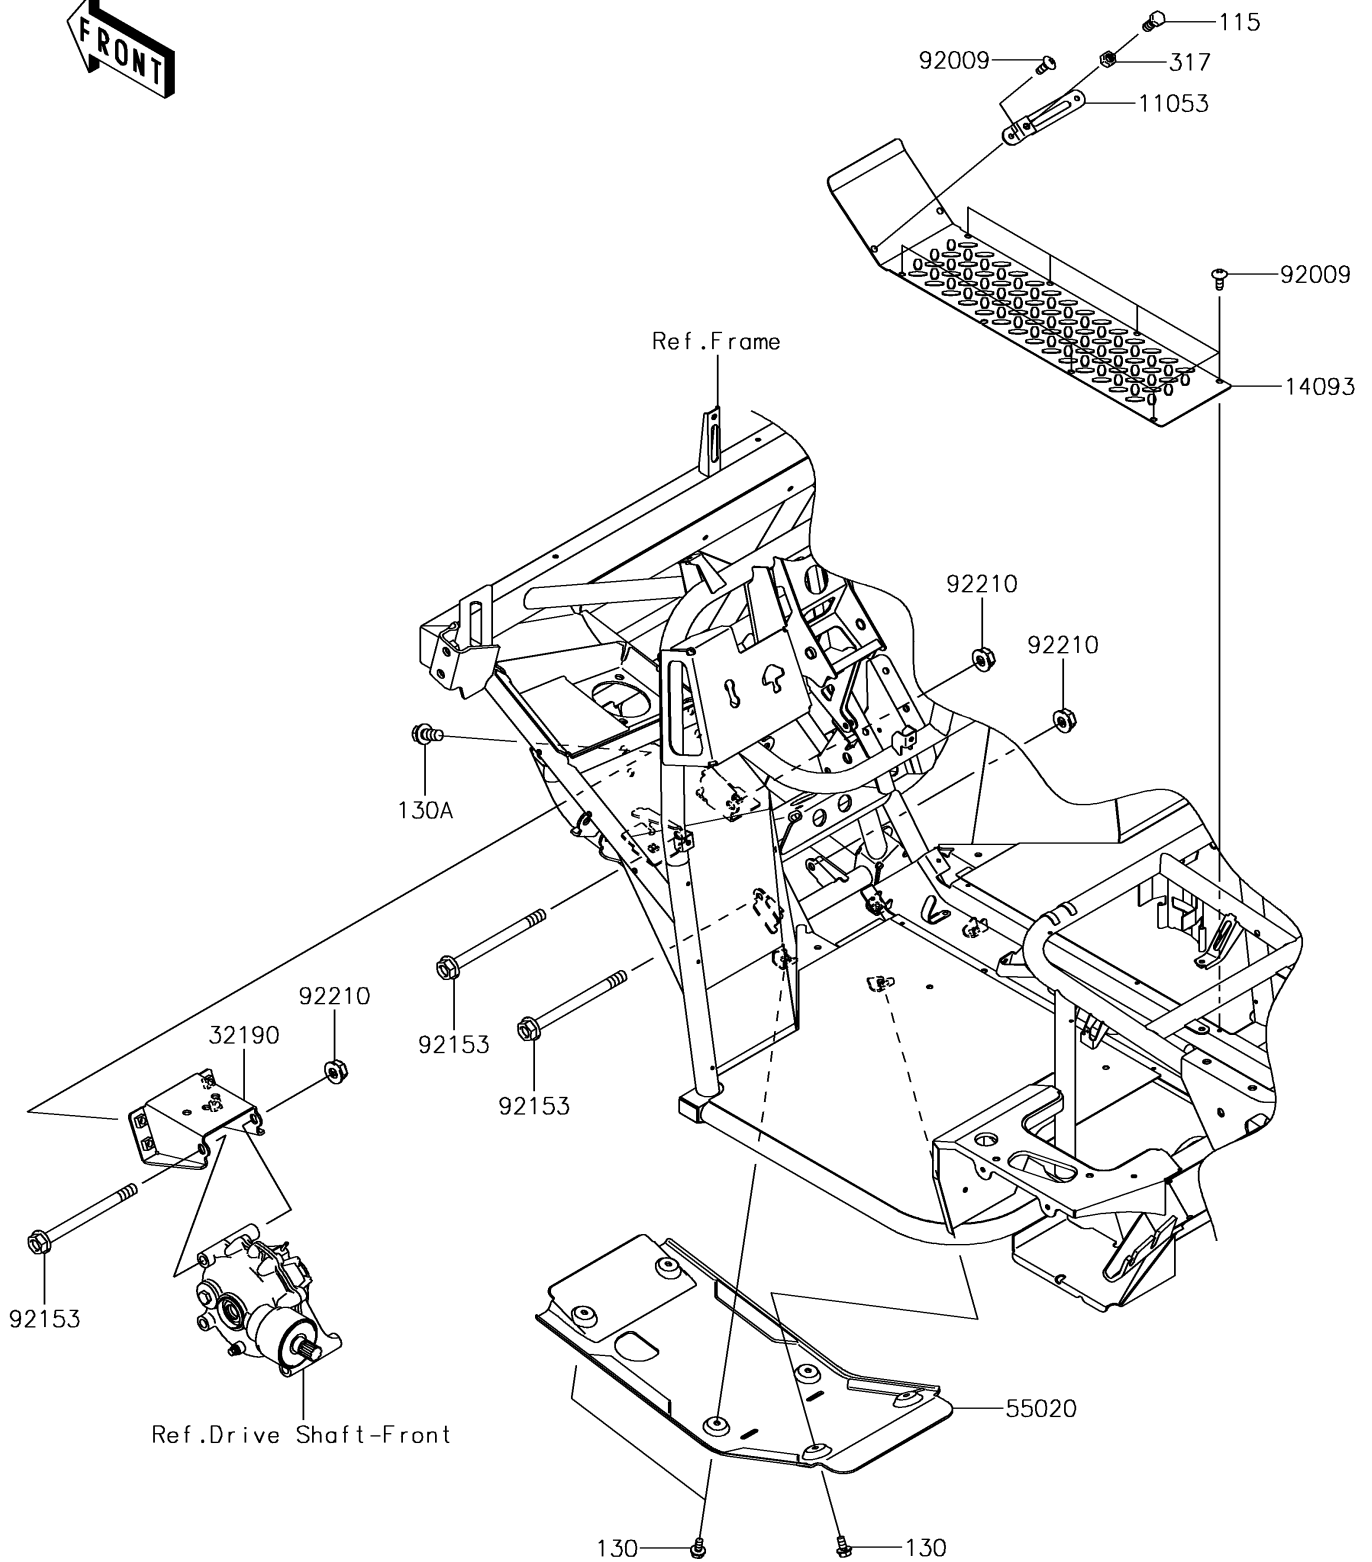

2017 MULE SX™ 4x4 XC CAMO PARTS DIAGRAM

Engine Mount

F2122

2017 MULE SX™ 4x4 XC CAMO PARTS LIST

Engine Mount

ITEM NAME	PART NUMBER	QUANTITY
BRACKET, THROTTLE LEVER (Ref # 11053)	11053-1670	1
BOLT-SMALL-UPSET, 8X20 (Ref # 115)	115BA0820	1
BOLT-FLANGED, 6X12 (Ref # 130)	130BA0612	1
BOLT-FLANGED, 10X20 (Ref # 130A)	130BA1020	1
COVER, FLOOR, CNT (Ref # 14093)	14093-0469	1
NUT-HEX-SMALL, 8MM (Ref # 317)	317BA0800	1
BRACKET-ENGINE (Ref # 32190)	32190-0639	1
GUARD, FRONT DIFF (Ref # 55020)	55020-0165	1
SCREW, TAPPING, 6X16 (Ref # 92009)	92009-1166	1
BOLT, FLANGED, 10X120 (Ref # 92153)	92153-7502	1
NUT, LOCK, FLANGED, 10MM (Ref # 92210)	92210-0276	1