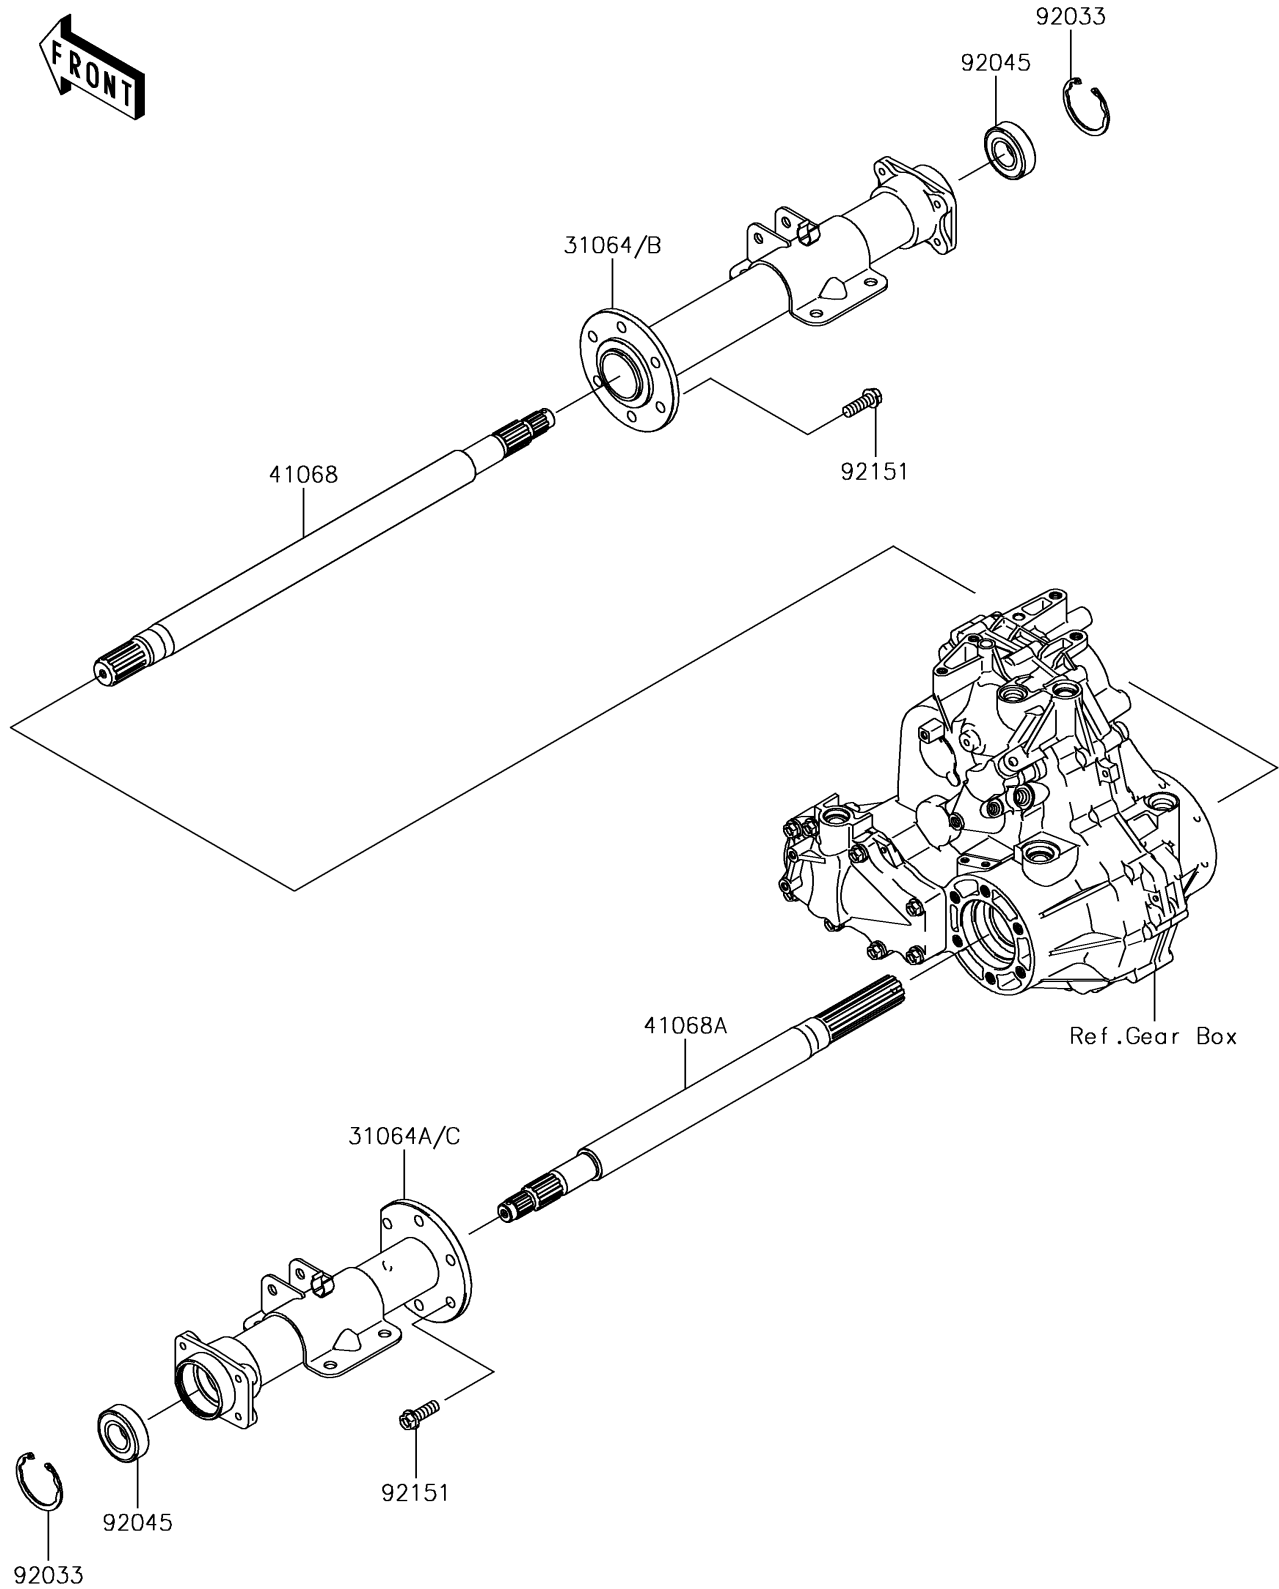

2017 MULE SX™ 4x4 XC CAMO PARTS DIAGRAM

Rear Axle

E3133

2017 MULE SX™ 4x4 XC CAMO PARTS LIST

Rear Axle

ITEM NAME	PART NUMBER	QUANTITY
PIPE-COMP,RH (Ref # 31064)	31064-0645	1
PIPE-COMP,LH (Ref # 31064A)	31064-0646	1
AXLE,RH (Ref # 41068)	41068-0036	1
AXLE,LH (Ref # 41068A)	41068-0037	1
RING-SNAP (Ref # 92033)	92033-2149	1
BEARING-BALL,6205A26DDU2 (Ref # 92045)	92045-0044	1
BOLT,10X28 (Ref # 92151)	92151-2142	1