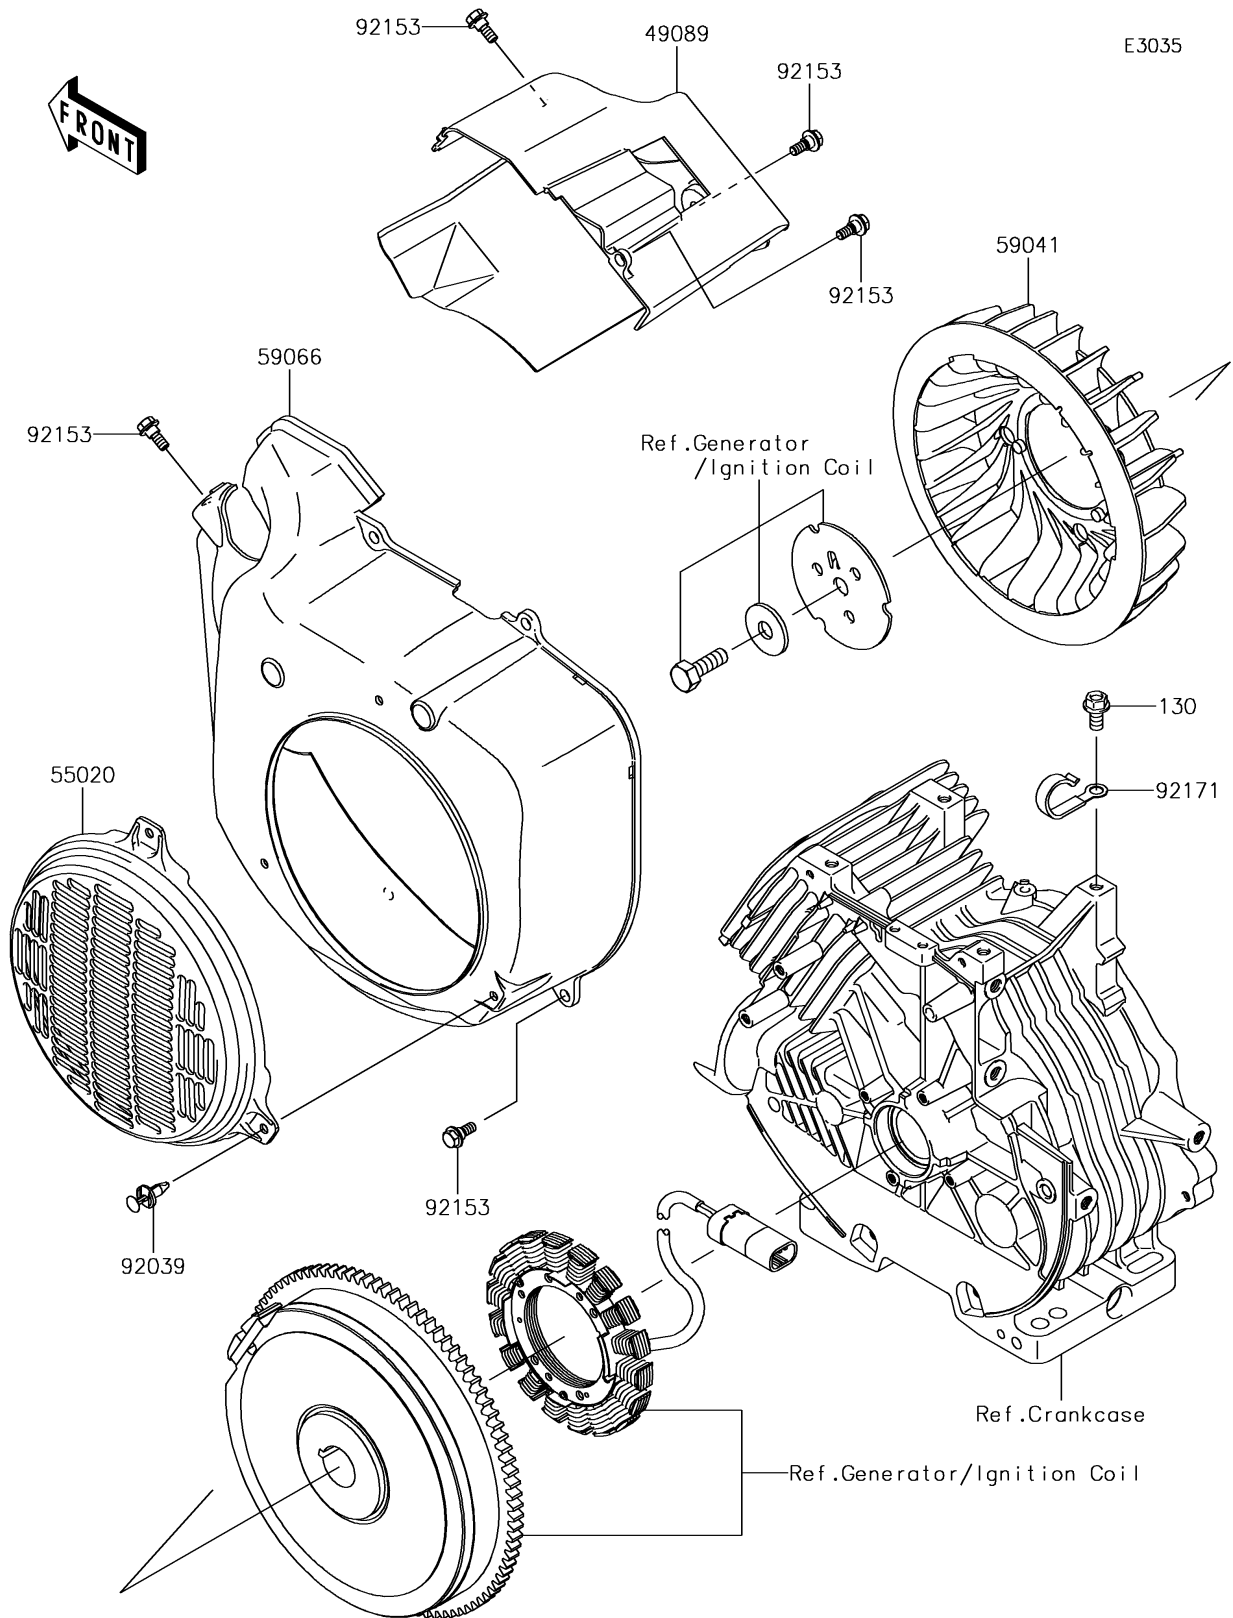

2017 MULE SX™ 4x4 XC CAMO PARTS DIAGRAM

Cooling

2017 MULE SX™ 4x4 XC CAMO PARTS LIST

Cooling

ITEM NAME	PART NUMBER	QUANTITY
BOLT-FLANGED,8X16 (Ref # 130)	130AA0816	1
SHROUD-ENGINE (Ref # 49089)	49089-7089	1
GUARD (Ref # 55020)	55020-7008	1
FAN (Ref # 59041)	59041-0014	1
HOUSING-FAN (Ref # 59066)	59066-7059	1
RIVET,GUARD (Ref # 92039)	92039-0751	1
BOLT,FLANGED,6X16 (Ref # 92153)	92153-7007	1
CLAMP (Ref # 92171)	92171-7005	1