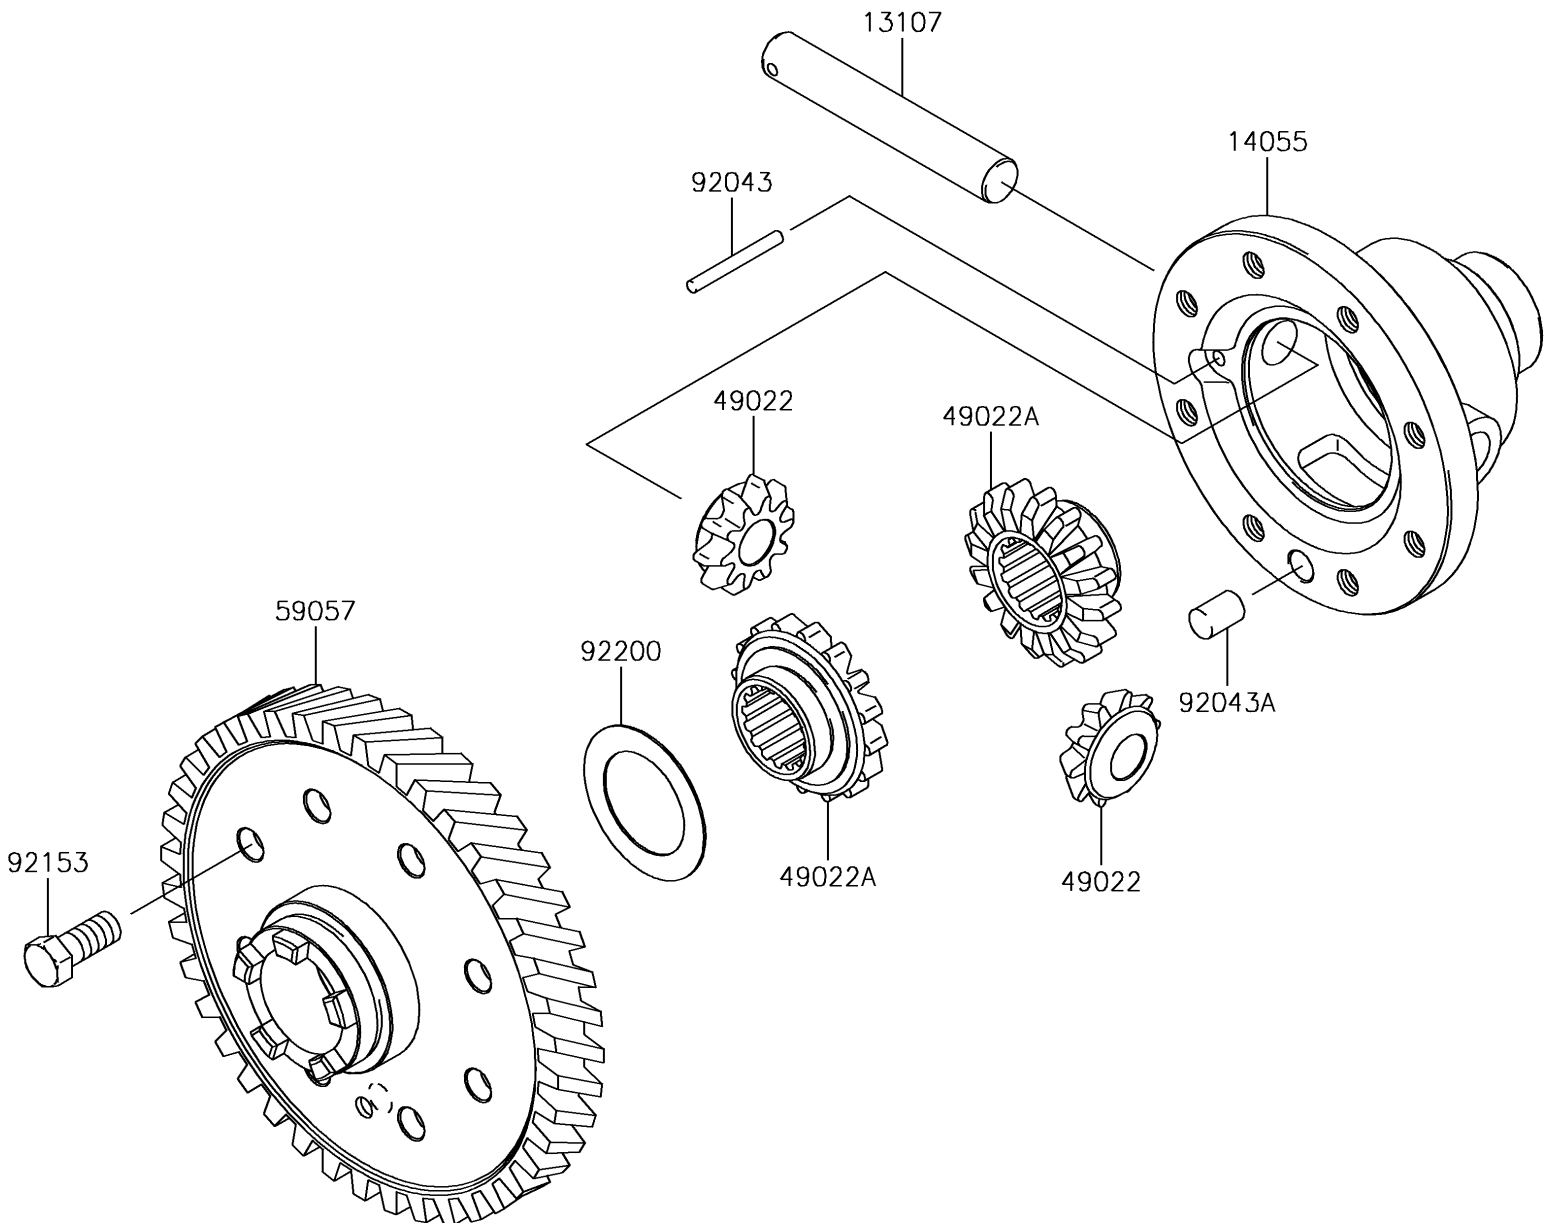

2017 MULE SX™ 4x4 XC CAMO PARTS DIAGRAM

Differential

E1451

2017 MULE SX™ 4x4 XC CAMO PARTS LIST

Differential

| ITEM NAME | PART NUMBER | QUANTITY |
|------------------------------------|-------------|----------|
| SHAFT,DIFF-GEAR CASE (Ref # 13107) | 13107-0042 | 1 |
| CASE-GEAR,DIFF (Ref # 14055) | 14055-0016 | 1 |
| GEAR-BEVEL,10T (Ref # 49022) | 49022-0572 | 1 |
| GEAR-BEVEL,16T (Ref # 49022A) | 49022-0573 | 1 |
| GEAR-HELICAL,64T (Ref # 59057) | 59057-0005 | 1 |
| PIN,4X37.8 (Ref # 92043) | 92043-0052 | 1 |
| PIN,10X14 (Ref # 92043A) | 92043-1506 | 1 |
| BOLT,10X22 (Ref # 92153) | 92153-0590 | 1 |
| WASHER (Ref # 92200) | 92200-1077 | 1 |