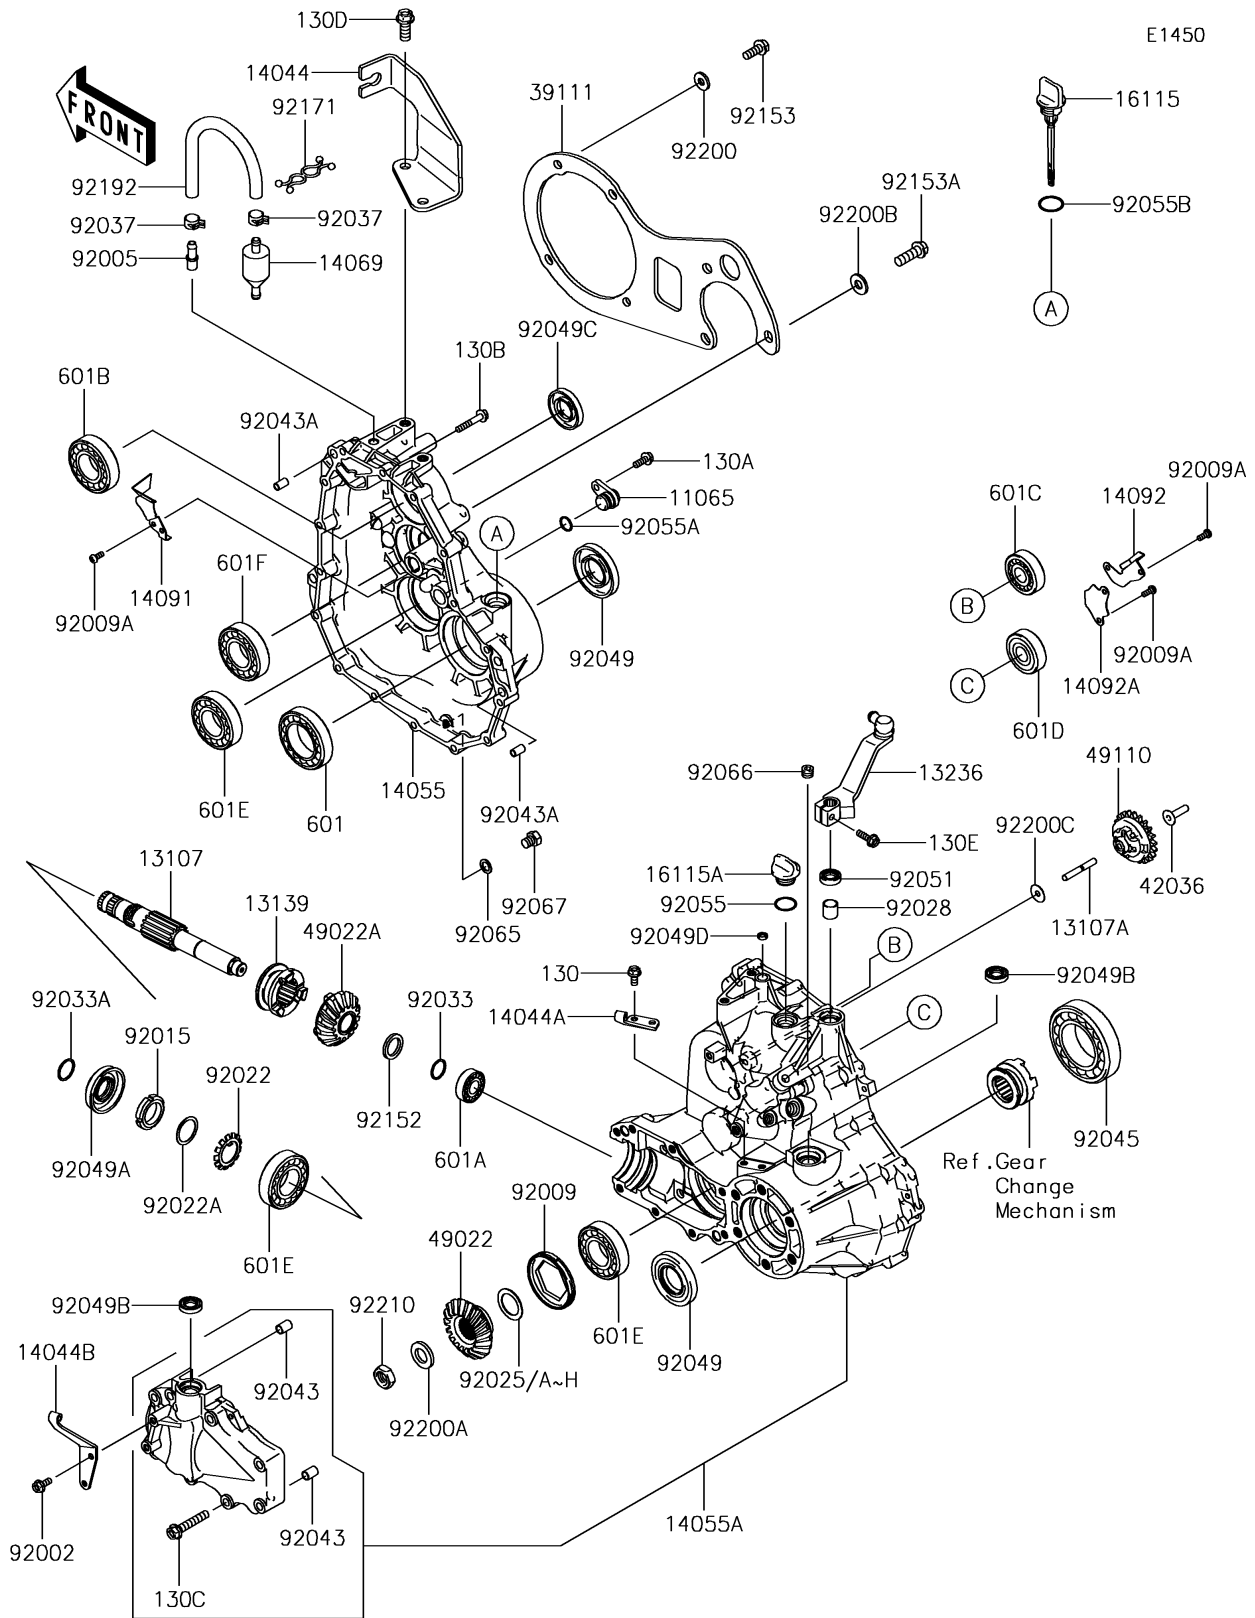

2017 MULE SX™ 4x4 XC CAMO PARTS DIAGRAM

Gear Box

2017 MULE SX™ 4x4 XC CAMO PARTS LIST

Gear Box

ITEM NAME	PART NUMBER	QUANTITY
CAP,GEAR CASE,RH (Ref # 11065)	11065-0062	1
SHAFT,OUTPUT,BEVEL GEAR (Ref # 13107)	13107-0043	1
SHAFT (Ref # 13107A)	13107-2235	1
SHIFTER,2WD/4WD (Ref # 13139)	13139-0005	1
LEVER-COMP (Ref # 13236)	13236-0039	1
HOLDER-CABLE,SHIFT CONTROL (Ref # 14044)	14044-0005	1
HOLDER-CABLE,DIFF-LOCK (Ref # 14044A)	14044-0006	1
HOLDER-CABLE,2WD/4WD (Ref # 14044B)	14044-0007	1
CASE-GEAR,RH (Ref # 14055)	14055-0008	1
CASE-GEAR,SET (Ref # 14055A)	14055-5001	1
BREATHER (Ref # 14069)	14069-1051	1
COVER (Ref # 14091)	14091-0394	1
COVER (Ref # 14092)	14092-0052	1
COVER (Ref # 14092A)	14092-0053	1
CAP-OIL FILLER (Ref # 16115)	16115-0015	1
CAP-OIL FILLER (Ref # 16115A)	16115-1053	1
ROD-TIE (Ref # 39111)	39111-0016	1
SLEEVE (Ref # 42036)	42036-2060	1
GEAR-BEVEL,18T (Ref # 49022)	49022-0021	1
GEAR-BEVEL,PINION,16T (Ref # 49022A)	49022-0022	1
GOVERNOR-ASSY (Ref # 49110)	49110-0011	1
BOLT,6X14 (Ref # 92002)	92002-1656	1
FITTING,BREATHER (Ref # 92005)	92005-1127	1
SCREW,64MM (Ref # 92009)	92009-1914	1
SCREW (Ref # 92009A)	92009-2308	1
NUT,25MM (Ref # 92015)	92015-1768	1
WASHER,TOOTHED (Ref # 92022)	92022-1990	1
WASHER,25.3X32X0.5 (Ref # 92022A)	92022-225	1
SHIM,25.3X36X0.15 (Ref # 92025)	92025-1688	1