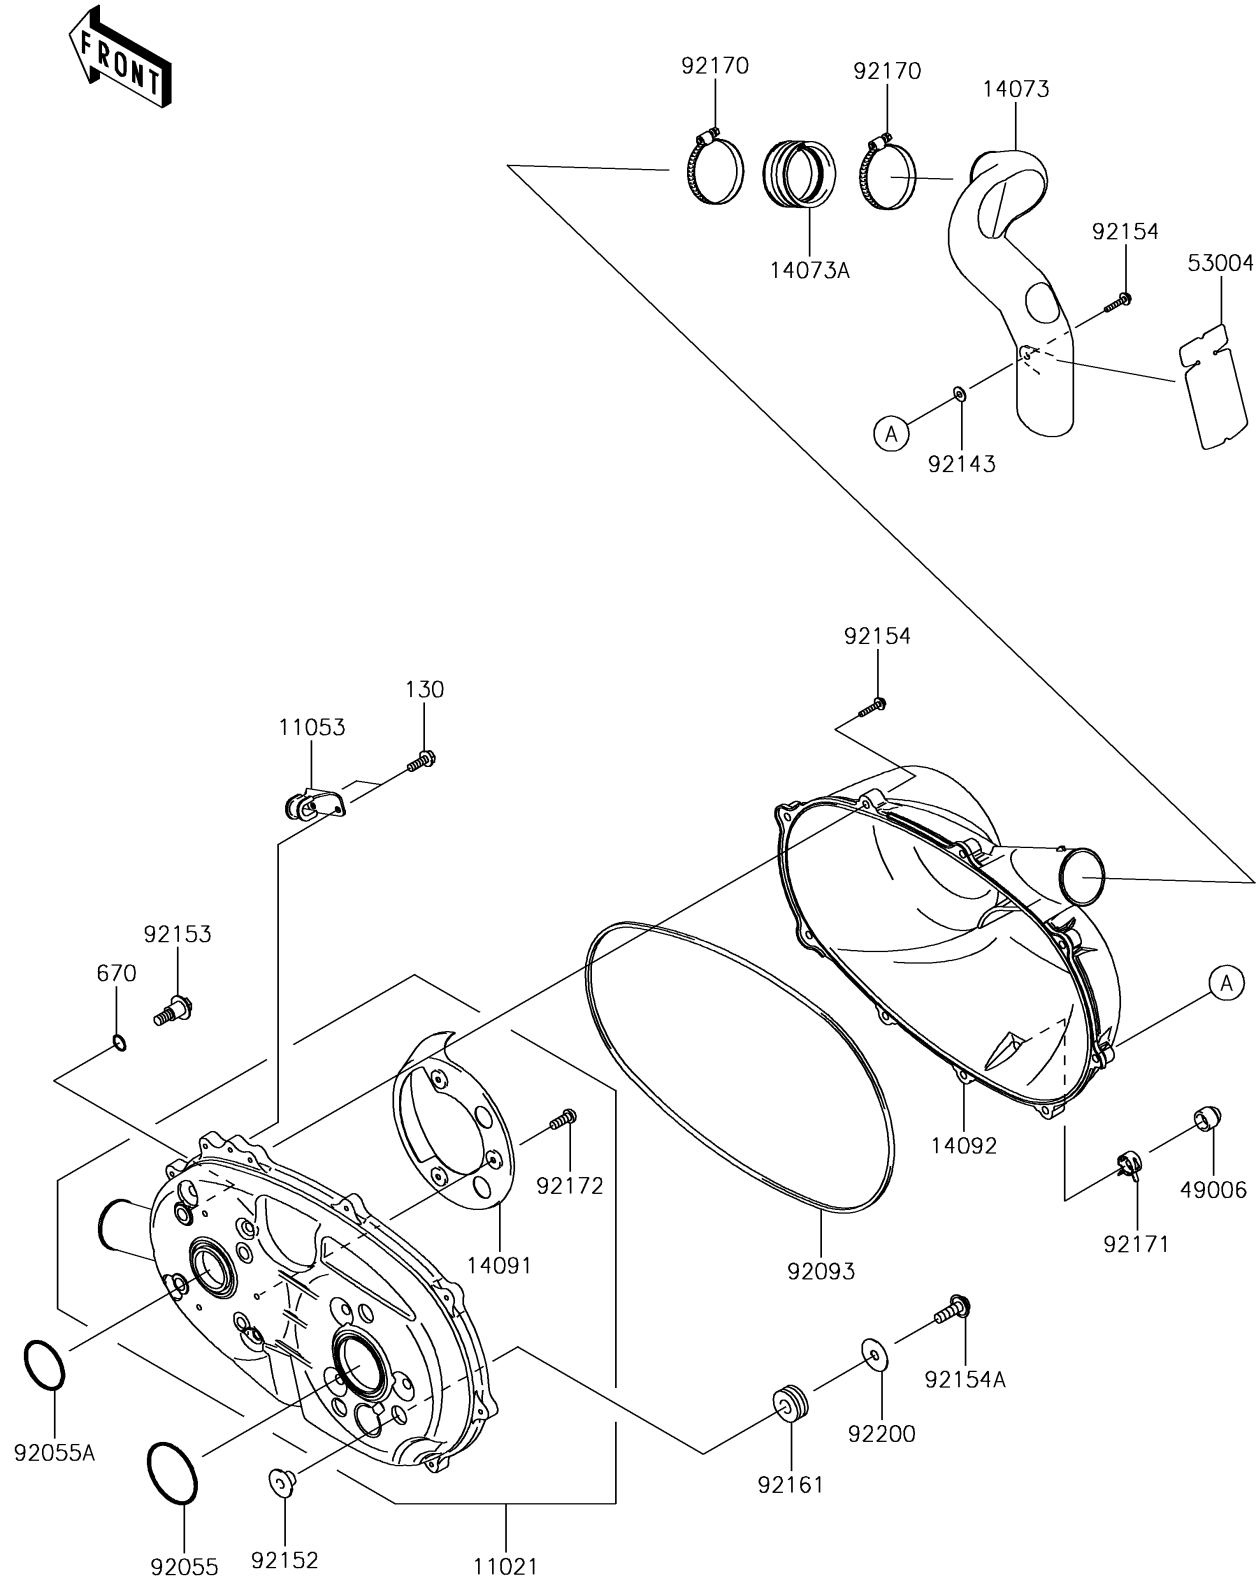

2017 MULE SX™ 4x4 XC CAMO PARTS DIAGRAM

Converter Cover

E1393

2017 MULE SX™ 4x4 XC CAMO PARTS LIST

Converter Cover

ITEM NAME	PART NUMBER	QUANTITY
CASE-ASSY,BELT CONVERTER (Ref # 11021)	11021-0023	1
BRACKET (Ref # 11053)	11053-1483	1
BOLT-FLANGED,6X18 (Ref # 130)	130BA0618	1
DUCT,EXHAUST (Ref # 14073)	14073-0287	1
DUCT,JOINT (Ref # 14073A)	14073-1775	1
COVER (Ref # 14091)	14091-0391	1
COVER,BELT CONVERTER (Ref # 14092)	14092-1007	1
BOOT,DRAIN (Ref # 49006)	49006-3718	1
MAT (Ref # 53004)	53004-0051	1
O RING,12MM (Ref # 670)	670D2012	1
RING-O,64MM (Ref # 92055)	92055-0748	1
RING-O,49.4MM (Ref # 92055A)	92055-0749	1
SEAL (Ref # 92093)	92093-0586	1
COLLAR (Ref # 92143)	92143-1087	1
COLLAR (Ref # 92152)	92152-0894	1
BOLT,8X26.5 (Ref # 92153)	92153-0594	1
BOLT,6X35 (Ref # 92154)	92154-0342	1
BOLT,FLANGED,8X25 (Ref # 92154A)	92154-1068	1
DAMPER (Ref # 92161)	92161-1484	1
CLAMP (Ref # 92170)	92170-1764	1
CLAMP (Ref # 92171)	92171-0329	1
SCREW,5X14 (Ref # 92172)	92172-0166	1
WASHER,8.5X29X0.8 (Ref # 92200)	92200-0574	1