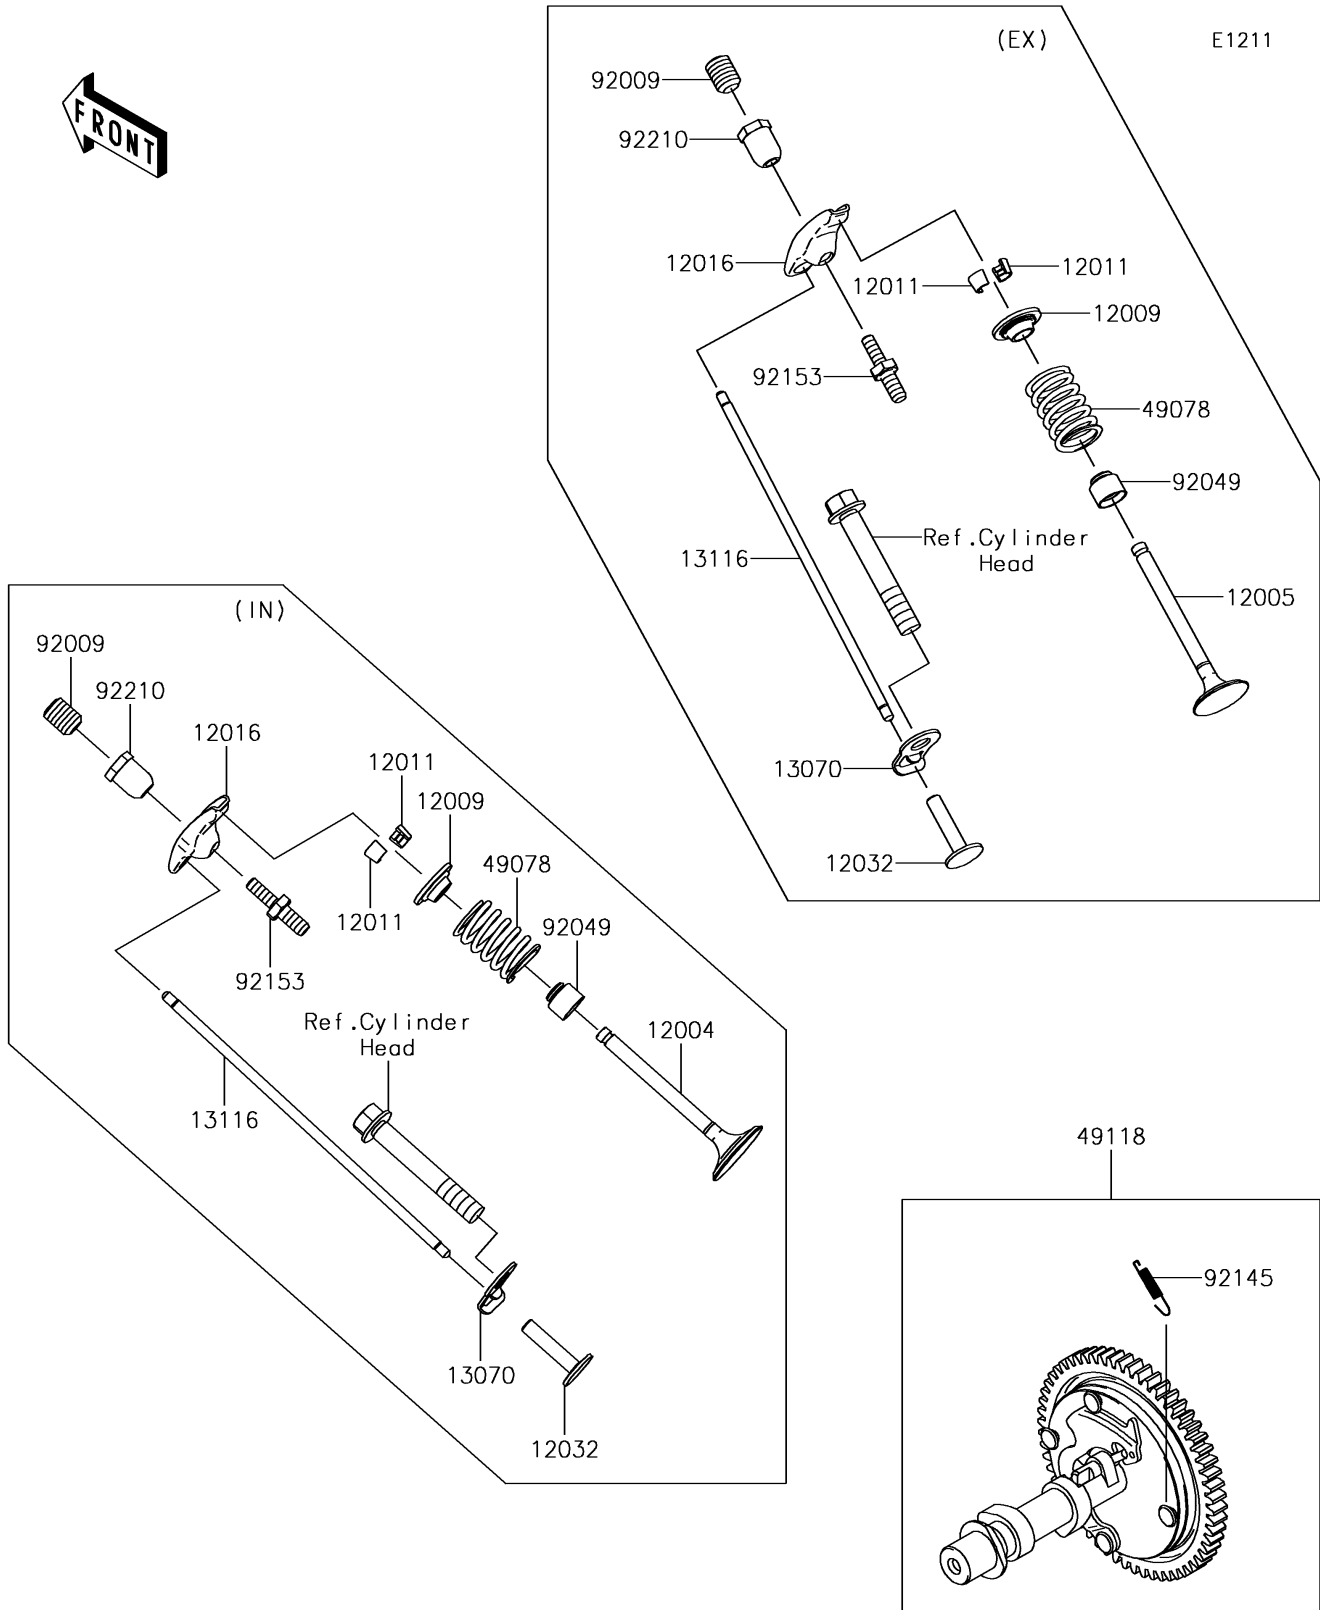

## 2017 MULE SX™ 4x4 XC CAMO PARTS DIAGRAM

Valve(s)/Camshaft(s)

## 2017 MULE SX™ 4x4 XC CAMO PARTS LIST

Valve(s)/Camshaft(s)

ITEM NAME	PART NUMBER	QUANTITY
VALVE-INTAKE (Ref # 12004)	12004-7004	1
VALVE-EXHAUST (Ref # 12005)	12005-7013	1
RETAINER-VALVE SPRING (Ref # 12009)	12009-7004	1
COLLET (Ref # 12011)	12011-2052	1
ARM-ROCKER (Ref # 12016)	12016-7007	1
TAPPET (Ref # 12032)	12032-7001	1
GUIDE,ROD-PUSH (Ref # 13070)	13070-7012	1
ROD-PUSH (Ref # 13116)	13116-7004	1
SPRING-ENGINE VALVE (Ref # 49078)	49078-7003	1
CAMSHAFT-COMP (Ref # 49118)	49118-0873	1
SCREW (Ref # 92009)	92009-2341	1
SEAL-OIL,7X15X13 (Ref # 92049)	92049-7020	1
SPRING (Ref # 92145)	92145-1653	1
BOLT (Ref # 92153)	92153-7019	1
NUT,M6 (Ref # 92210)	92210-7033	1