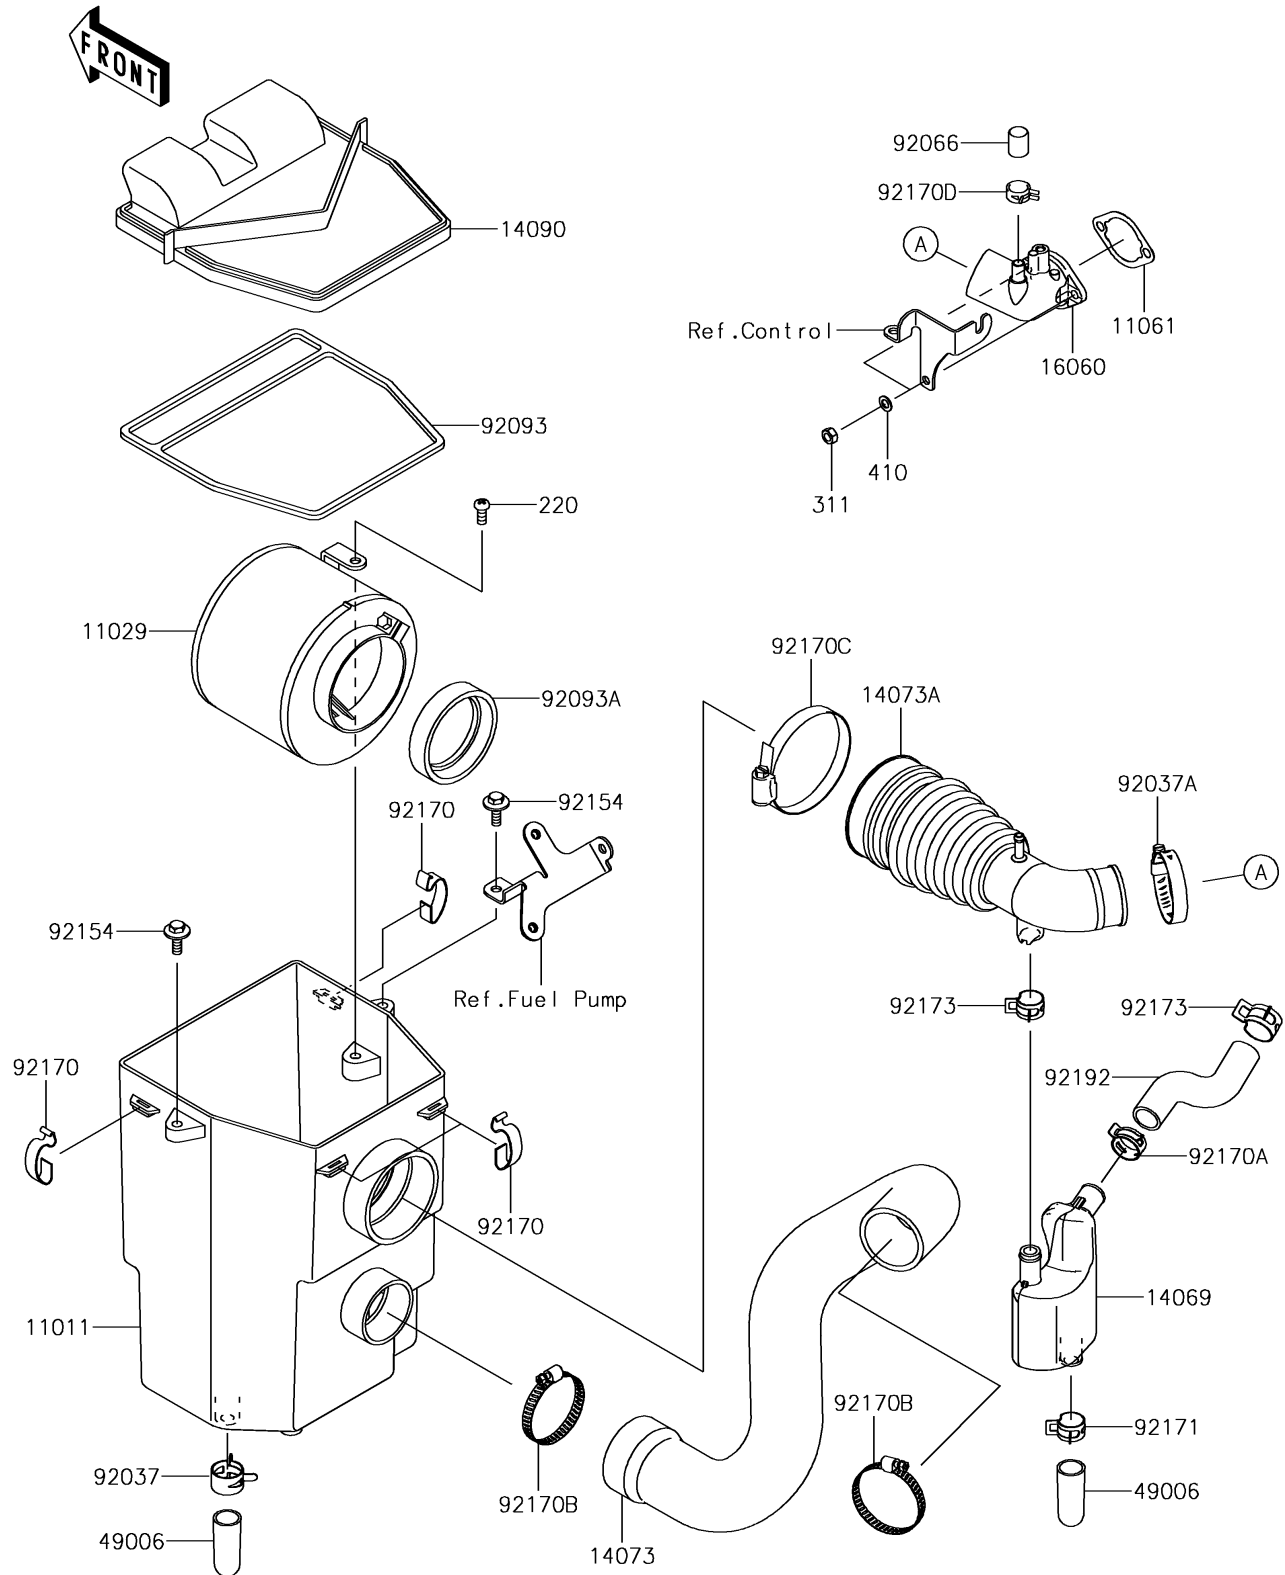

2017 MULE SX™ 4x4 XC CAMO PARTS DIAGRAM

Air Cleaner(LHF/LJF)(CN)

E1130A

2017 MULE SX™ 4x4 XC CAMO PARTS LIST

Air Cleaner(LHF/LJF)(CN)

ITEM NAME	PART NUMBER	QUANTITY
CASE-AIR FILTER (Ref # 11011)	11011-1367	1
ELEMENT-ASSY-AIR FILTER (Ref # 11029)	11029-1004	1
GASKET,CHOKE (Ref # 11061)	11061-7026	1
BREATHER (Ref # 14069)	14069-0030	1
DUCT,FRAME-AIR FILTER (Ref # 14073)	14073-0072	1
DUCT,AIR FILTER-IN.PIPE (Ref # 14073A)	14073-0818	1
COVER,AIR FILTER (Ref # 14090)	14090-1106	1
PIPE-INTAKE (Ref # 16060)	16060-2224	1
BOOT (Ref # 49006)	49006-1351	1
CLAMP,HOSE CLIP (Ref # 92037)	92037-1460	1
CLAMP (Ref # 92037A)	92037-506	1
PLUG (Ref # 92066)	92066-0829	1
SEAL,AIR FILTER (Ref # 92093)	92093-1241	1
SEAL,DUST (Ref # 92093A)	92093-1322	1
BOLT,WP,6X20 (Ref # 92154)	92154-1516	1
CLAMP,AIR FILTER (Ref # 92170)	92170-1211	1
CLAMP (Ref # 92170A)	92170-1640	1
CLAMP (Ref # 92170B)	92170-1674	1
CLAMP (Ref # 92170C)	92170-1679	1
CLAMP (Ref # 92170D)	92170-7003	1
SCREW-PAN-CROS,6X14 (Ref # 220)	220AA0614	1
NUT-HEX,6MM (Ref # 311)	311AA0600	1
WASHER-PLAIN-SMALL (Ref # 410)	410AA0600	1
CLAMP (Ref # 92171)	92171-1277	1
CLAMP (Ref # 92173)	92173-7003	1
TUBE,BREATHER (Ref # 92192)	92192-1465	1