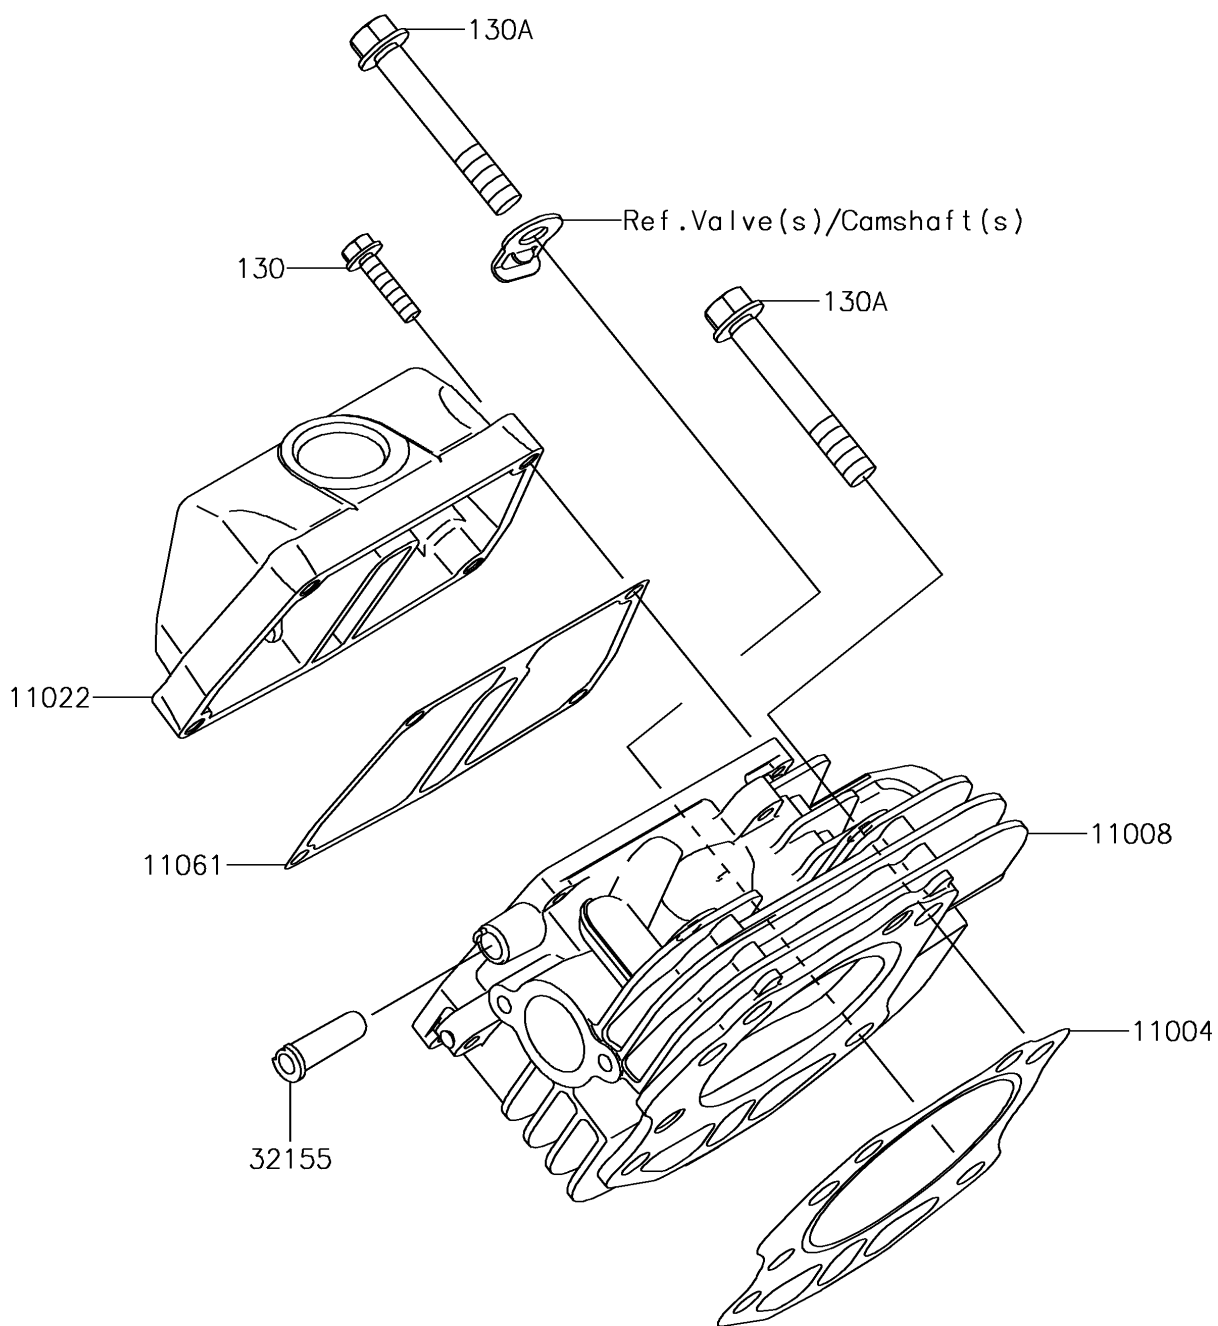

2017 MULE SX™ 4x4 XC CAMO PARTS DIAGRAM

Cylinder Head

E1111

2017 MULE SX™ 4x4 XC CAMO PARTS LIST

Cylinder Head

ITEM NAME	PART NUMBER	QUANTITY
GASKET-HEAD (Ref # 11004)	11004-7017	1
HEAD-COMP-CYLINDER (Ref # 11008)	11008-2162	1
CASE-ROCKER (Ref # 11022)	11022-0045	1
GASKET,CASE-ROCKER (Ref # 11061)	11061-7041	1
BOLT-FLANGED,6X25 (Ref # 130)	130BA0625	1
BOLT-FLANGED,10X65 (Ref # 130A)	130CA1065	1
PIPE,HEAD-CYLINDER (Ref # 32155)	32155-2213	1