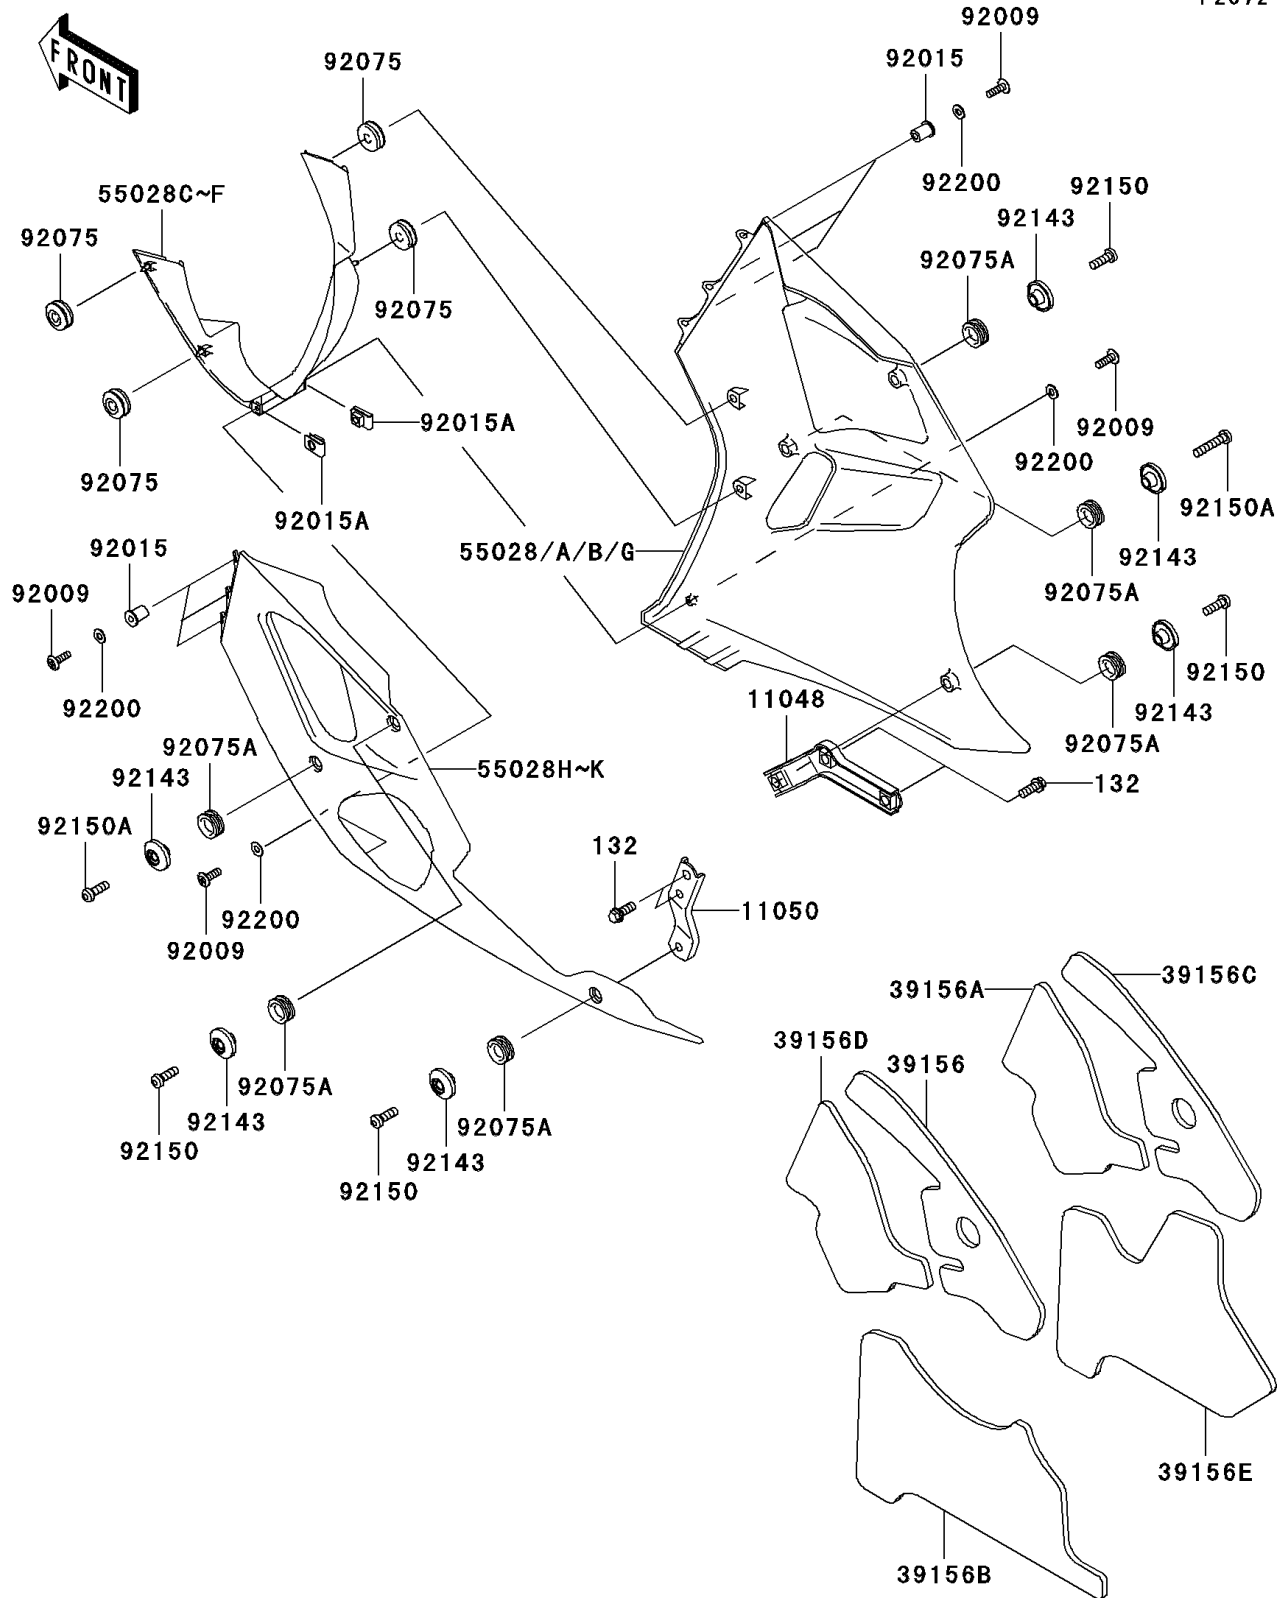

2006 ZZR®600 PARTS DIAGRAM

Cowling Lower

F2872

2006 ZZR®600 PARTS LIST

Cowling Lowers

ITEM NAME	PART NUMBER	QUANTITY
BRACKET,LWR COWLING,RH,LWR (Ref # 11048)	11048-1870	1
BRACKET,SIDE COWLING,LH,LWR (Ref # 11050)	11050-1867	1
PAD,SIDE COWLING,LH,UPP (Ref # 39156)	39156-1616	1
PAD,SIDE COWLING,RH,CNT (Ref # 39156A)	39156-1617	1
PAD,SIDE COWLING,LH,LWR (Ref # 39156B)	39156-1618	1
PAD,SIDE COWLING,RH,UPP (Ref # 39156C)	39156-1619	1
PAD,SIDE COWLING,LH,CNT (Ref # 39156D)	39156-1620	1
PAD,SIDE COWLING,RH,LWR (Ref # 39156E)	39156-1621	1
COWLING,FR,G.SILVER (Ref # 55028D)	55028-1368-474	1
COWLING,SIDE,RH,G.SILVER (Ref # 55028G)	55028-1396-474	1
COWLING,SIDE,LH,G.SILVER (Ref # 55028I)	55028-1402-474	1
BOLT-FLANGED-SMALL,6X16 (Ref # 132)	132V0616	1
SCREW,5X16 (Ref # 92009)	92009-1909	1
NUT,WELL,5MM (Ref # 92015)	92015-1757	1
NUT,5MM (Ref # 92015A)	92015-1798	1
DAMPER (Ref # 92075)	92075-1067	1
DAMPER (Ref # 92075A)	92075-1634	1
COLLAR,BLACK (Ref # 92143)	92143-1226	1
BOLT,SOCKET,6X18 (Ref # 92150)	92150-1553	1
BOLT,SOCKET,6X30 (Ref # 92150A)	92150-1554	1
WASHER,NYLON,5.3X11.5X0.5 (Ref # 92200)	92200-1480	1