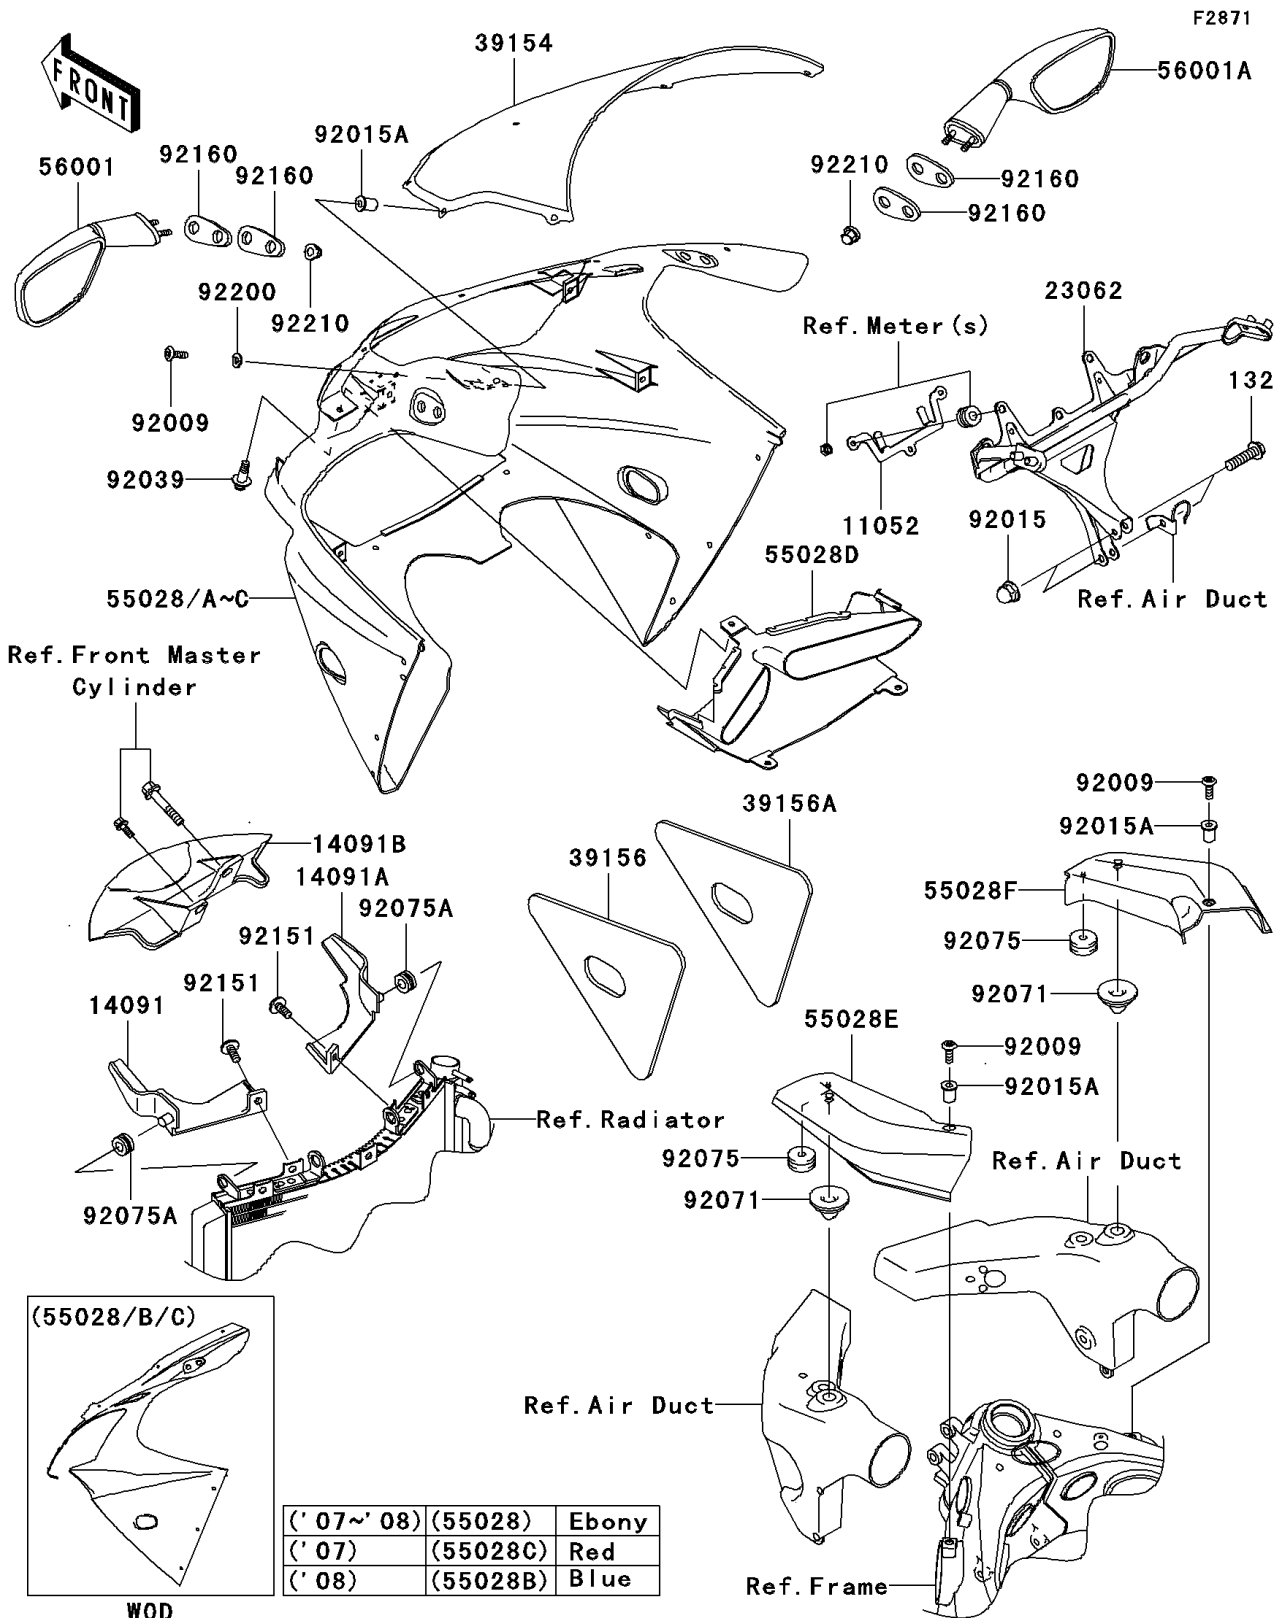

2006 ZZR®600 PARTS DIAGRAM

Cowling

2006 ZZR®600 PARTS LIST

Cowling

ITEM NAME	PART NUMBER	QUANTITY
BOLT-FLANGED-SMALL,8X30 (Ref # 132)	132J0830	1
BRACKET,HEAD LAMP RELAY (Ref # 11052)	11052-1822	1
COVER,RADIATOR,LH (Ref # 14091)	14091-1170	1
COVER,RADIATOR,RH (Ref # 14091A)	14091-1171	1
COVER,UNDER BRACKET (Ref # 14091B)	14091-1271	1
BRACKET-COMP,METER&MIRROR STAY (Ref # 23062)	23062-1139	1
WINDSHIELD (Ref # 39154)	39154-5017	1
PAD,UPP COWLING,LH (Ref # 39156)	39156-1622	1
PAD,UPP COWLING,RH (Ref # 39156A)	39156-1623	1
COWLING,UPP,G.SILVER (Ref # 55028A)	55028-1390-474	1
COWLING,DUCT,M.F.C.GRAY (Ref # 55028D)	55028-1391-3L	1
COWLING,INNER,LH (Ref # 55028E)	55028-1394	1
COWLING,INNER,RH (Ref # 55028F)	55028-1395	1
MIRROR-ASSY,LH (Ref # 56001)	56001-1483	1
MIRROR-ASSY,RH (Ref # 56001A)	56001-1484	1
SCREW,5X16 (Ref # 92009)	92009-1909	1
NUT,CAP,8MM,BLACK (Ref # 92015)	92015-1174	1
NUT,WELL,5MM (Ref # 92015A)	92015-1757	1
RIVET (Ref # 92039)	92039-1227	1
GROMMET (Ref # 92071)	92071-1222	1
DAMPER (Ref # 92075)	92075-1067	1
DAMPER (Ref # 92075A)	92075-1912	1
BOLT,SOCKET,6X14 (Ref # 92151)	92151-1654	1
DAMPER,MIRROR (Ref # 92160)	92160-1089	1
WASHER,NYLON,5.3X11.5X0.5 (Ref # 92200)	92200-1480	1
NUT,CAP,6MM (Ref # 92210)	92210-0003	1