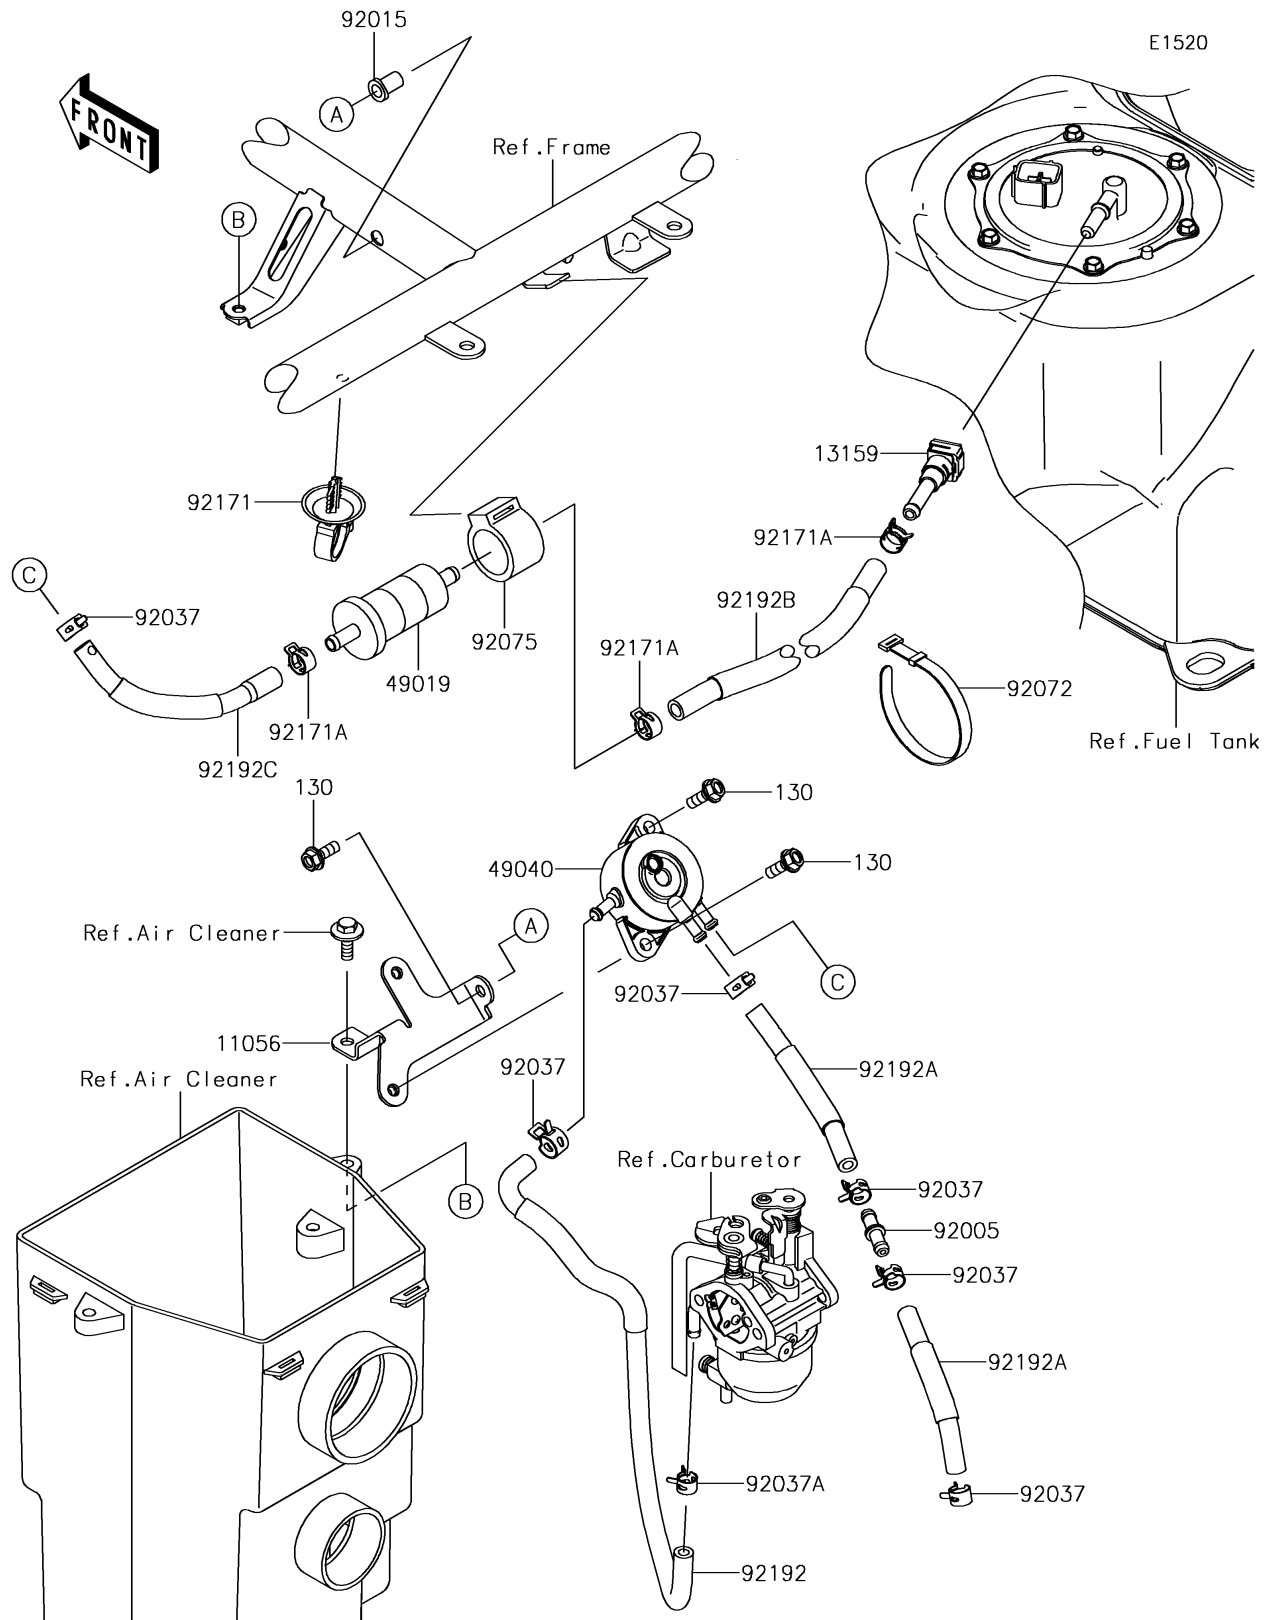

2017 MULE SX™ 4x4 PARTS DIAGRAM

Fuel Pump

2017 MULE SX™ 4x4 PARTS LIST

Fuel Pump

ITEM NAME	PART NUMBER	QUANTITY
BRACKET,PUMP-FUEL (Ref # 11056)	11056-4297	1
BOLT-FLANGED,6X16 (Ref # 130)	130BA0616	1
CONNECTOR (Ref # 13159)	13159-0022	1
FILTER-FUEL (Ref # 49019)	49019-1055	1
PUMP-FUEL (Ref # 49040)	49040-7001	1
FITTING (Ref # 92005)	92005-0856	1
NUT,POP,6MM (Ref # 92015)	92015-1759	1
CLAMP,TUBE (Ref # 92037)	92037-1505	1
CLAMP (Ref # 92037A)	92037-2113	1
BAND,L=186 (Ref # 92072)	92072-056	1
DAMPER,FUEL FILTER (Ref # 92075)	92075-1853	1
CLAMP (Ref # 92171)	92171-0453	1
CLAMP (Ref # 92171A)	92171-0515	1
TUBE,CARB.-PUMP FUEL (Ref # 92192)	92192-0826	1
TUBE,CRAB.INSULATOR-PUMP (Ref # 92192A)	92192-1613	1
TUBE,TANK-FUEL FILTER (Ref # 92192B)	92192-1689	1
TUBE,FUEL FILTER-FUEL PUMP (Ref # 92192C)	92192-1750	1