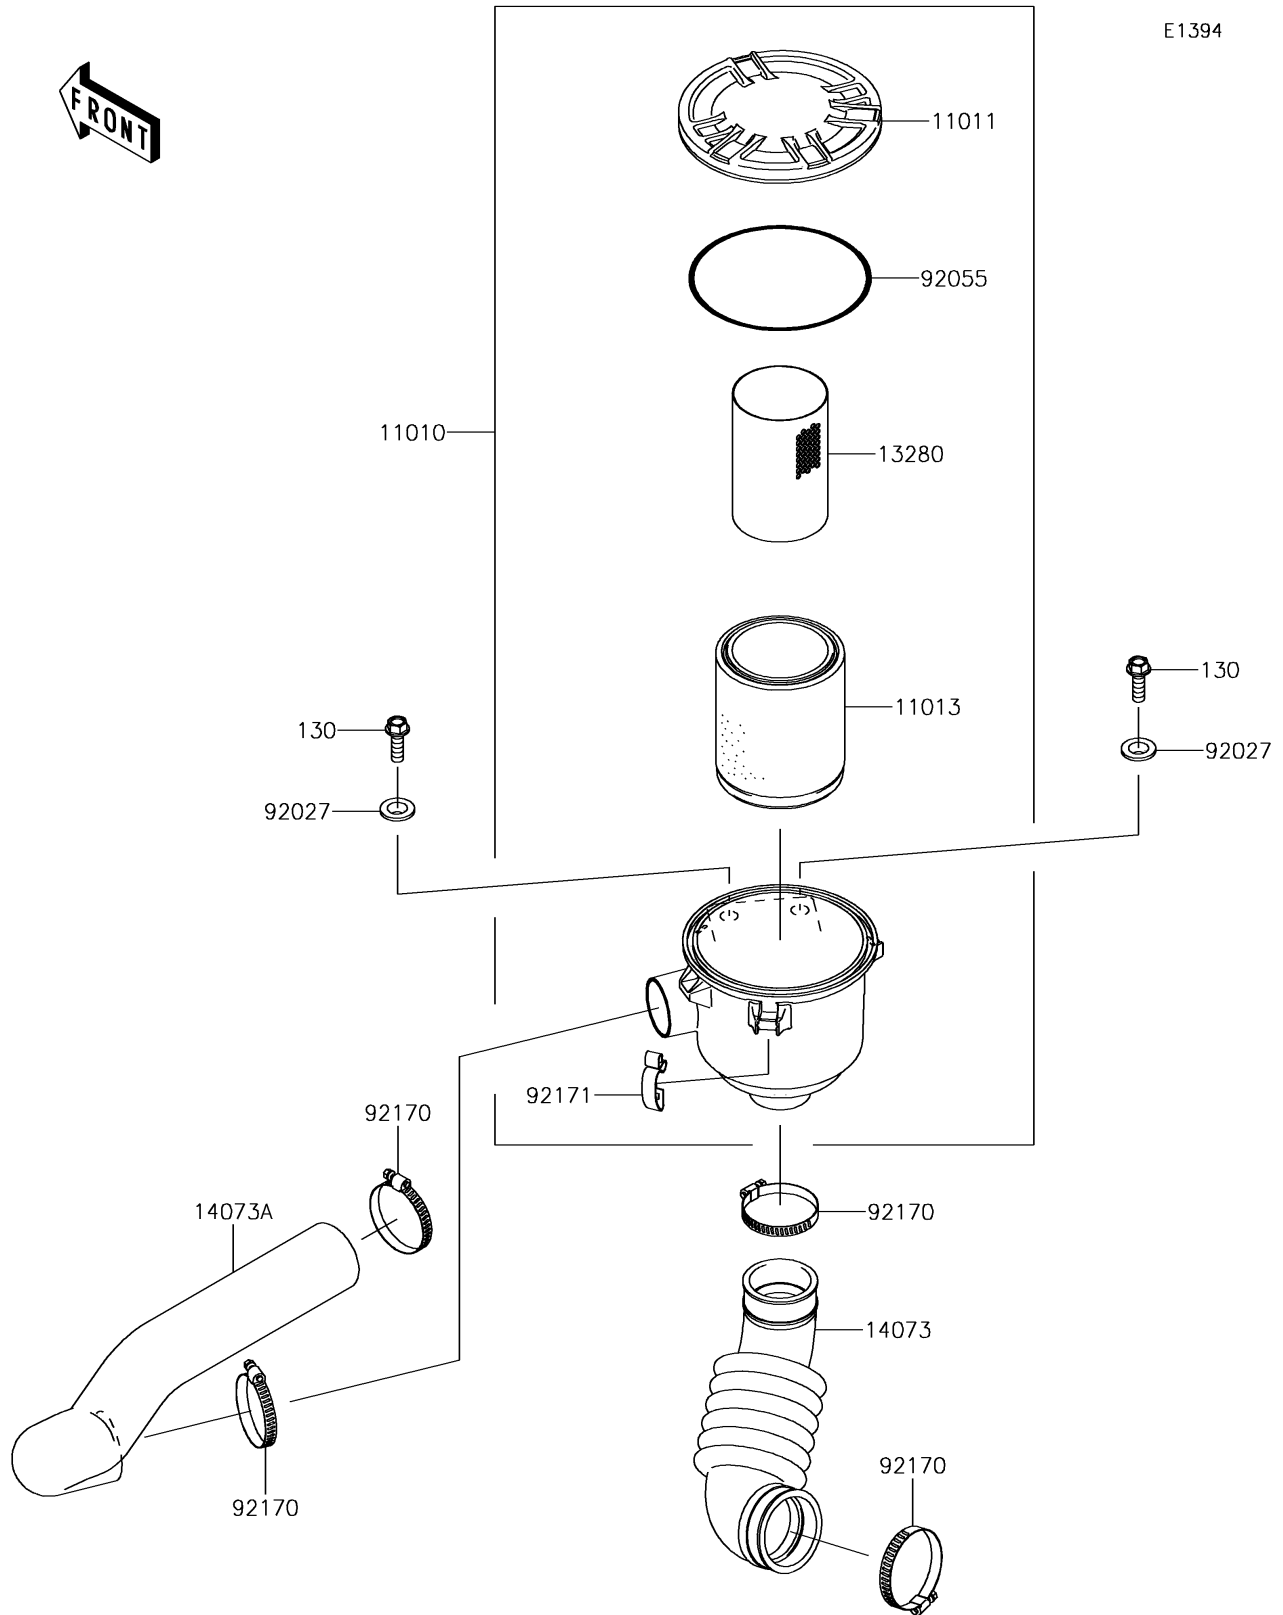

## 2017 MULE SX™ 4x4 PARTS DIAGRAM

Air Cleaner-Belt Converter

E1394

## 2017 MULE SX™ 4x4 PARTS LIST

Air Cleaner-Belt Converter

ITEM NAME	PART NUMBER	QUANTITY
FILTER-ASSY-AIR (Ref # 11010)	11010-0172	1
CASE-AIR FILTER,CAP (Ref # 11011)	11011-0135	1
ELEMENT-AIR FILTER (Ref # 11013)	11013-0037	1
BOLT-FLANGED,8X25 (Ref # 130)	130BA0825	1
HOLDER (Ref # 13280)	13280-0312	1
DUCT,AIR FILTER-CASE (Ref # 14073)	14073-0061	1
DUCT,BAR-AIR FILTER (Ref # 14073A)	14073-0080	1
COLLAR (Ref # 92027)	92027-1354	1
RING-O,122X4 (Ref # 92055)	92055-0167	1
CLAMP (Ref # 92170)	92170-1674	1
CLAMP (Ref # 92171)	92171-0225	1