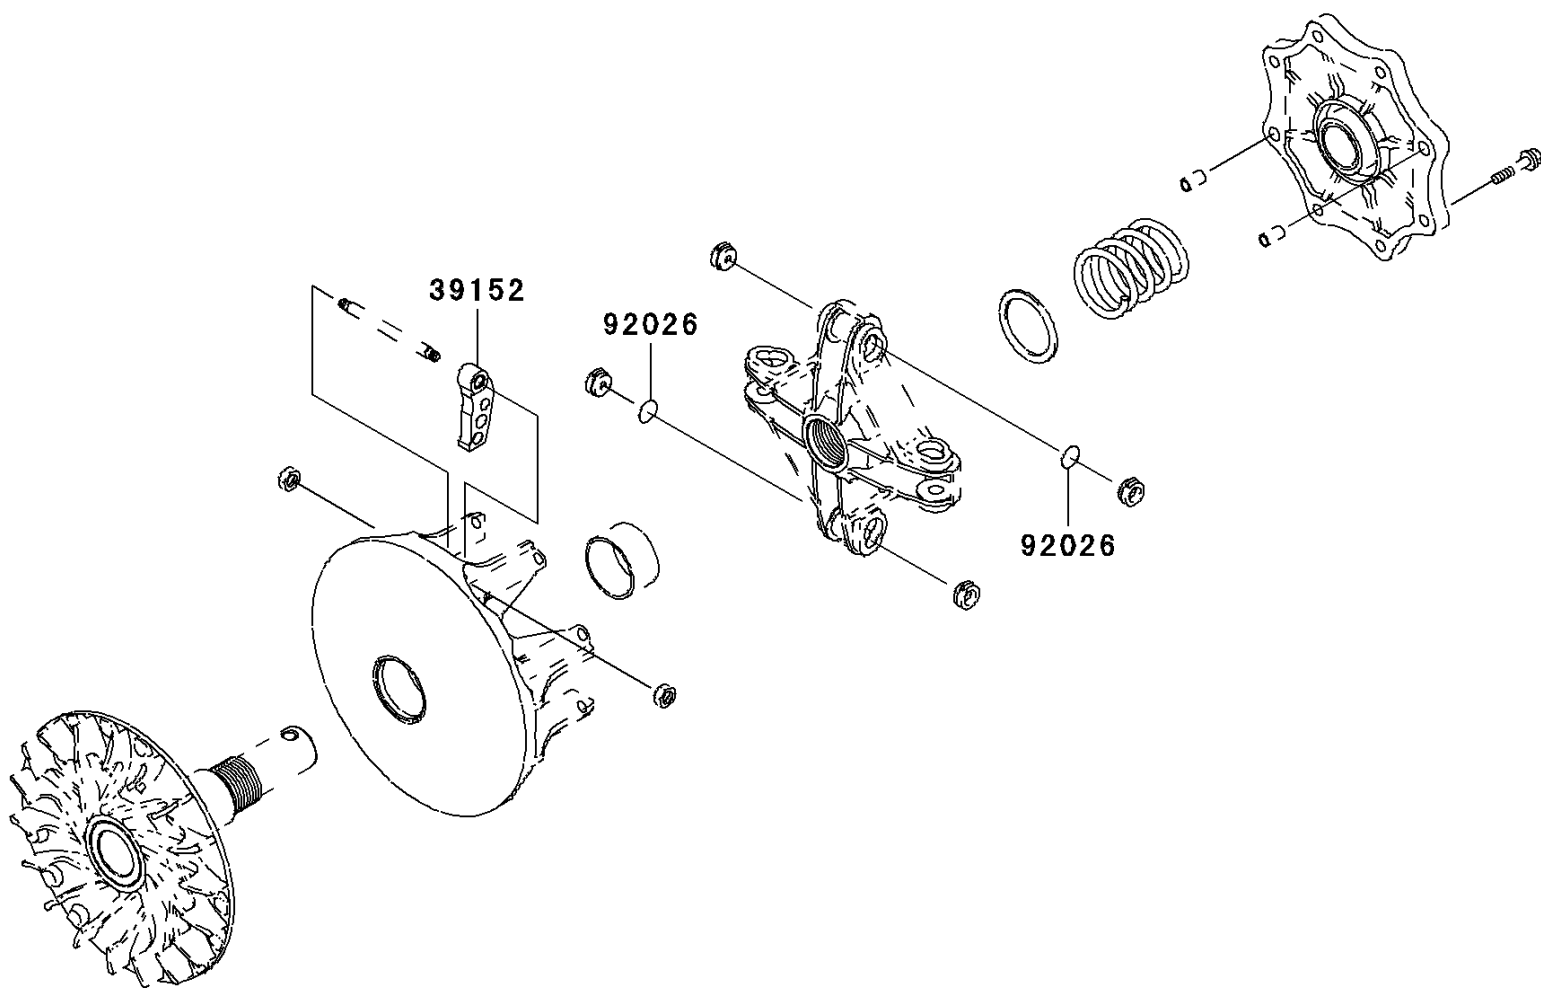

2004 KFX®700 PARTS DIAGRAM

Optional Parts

E1391

(Ref. Drive Converter)

2004 KFX®700 PARTS LIST

Optional Parts

ITEM NAME	PART NUMBER	QUANTITY
WEIGHT-RAMP,EC-H3 (Ref # 39152)	39152-0004	1
SPACER,T=0.1 (Ref # 92026)	92026-0038	1