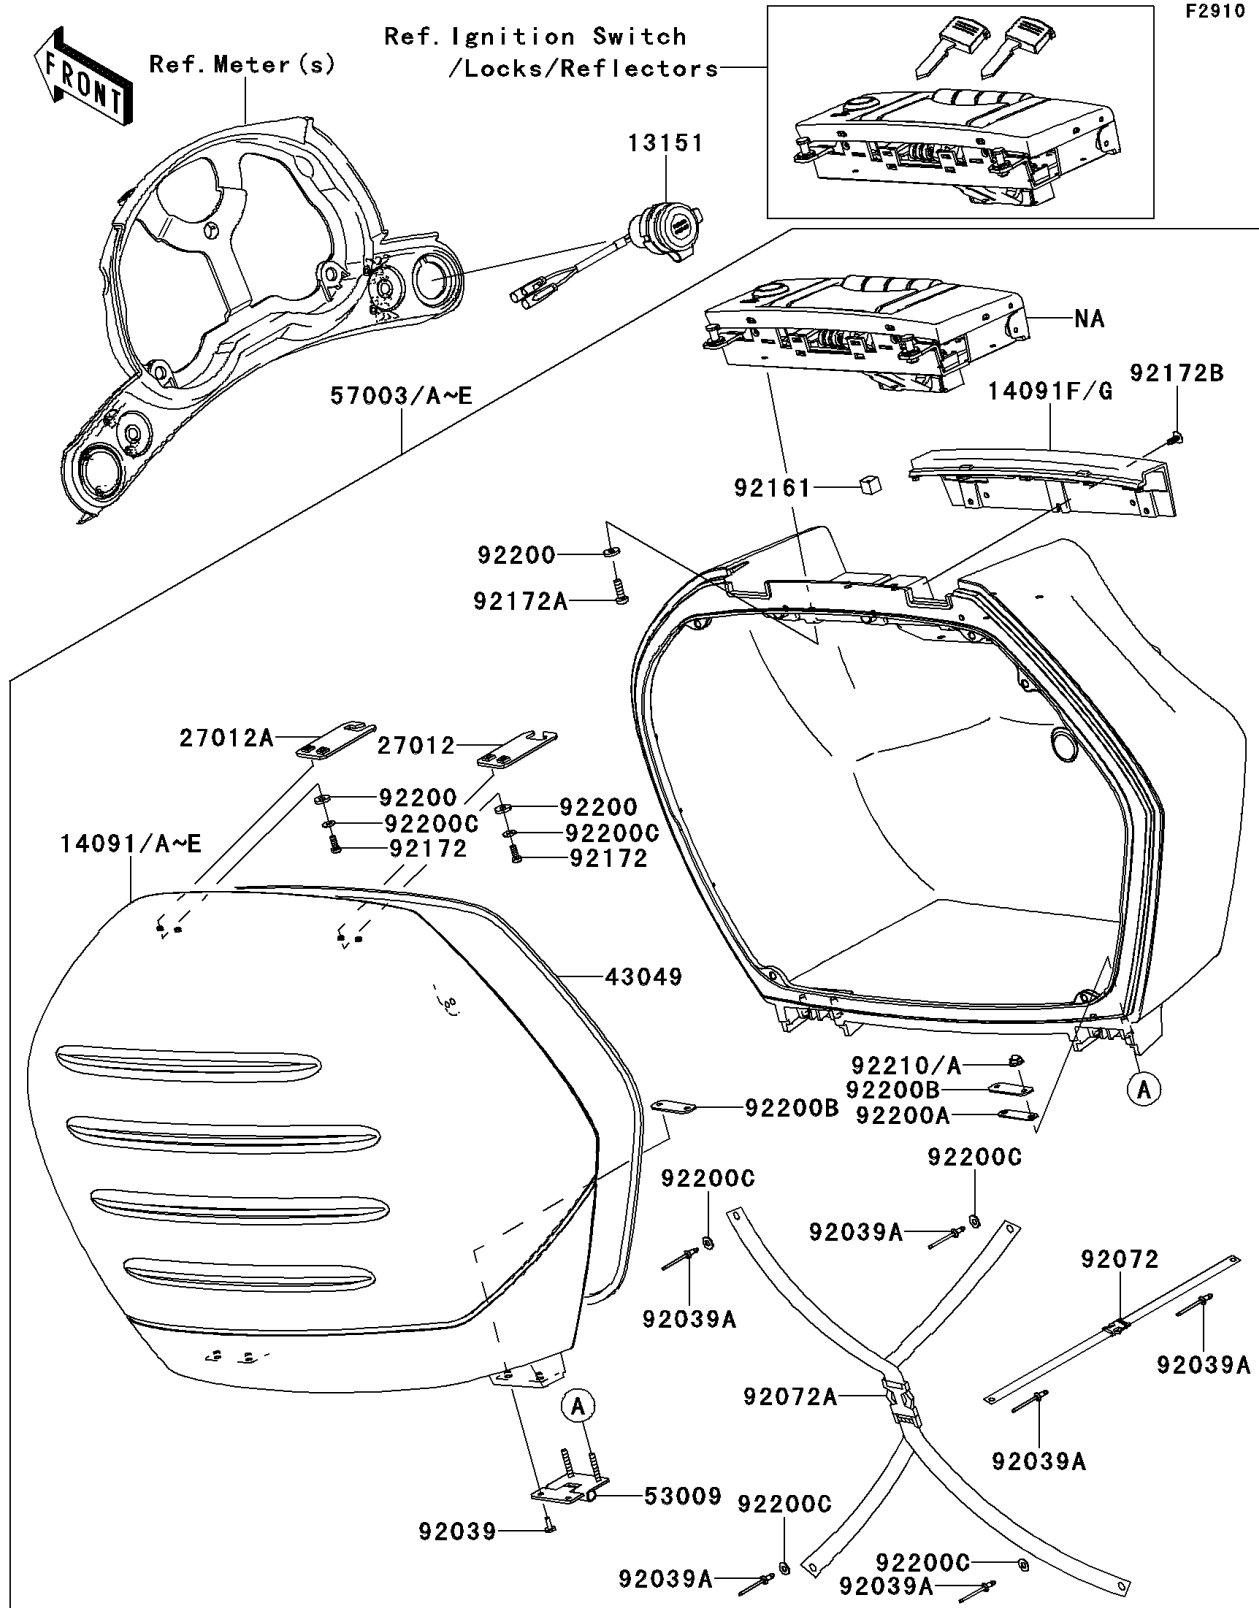

2008 Concours™ 14 PARTS DIAGRAM

Accessory

2008 Concours™ 14 PARTS LIST

Accessory

ITEM NAME	PART NUMBER	QUANTITY
SWITCH-COMP (Ref # 13151)	13151-0040	1
COVER,SIDE BAG,LH,N.SILVER (Ref # 14091A)	14091-0919-17N	1
COVER,SIDE BAG,RH,N.SILVER (Ref # 14091D)	14091-0920-17N	1
COVER,SIDE BAG,LID (Ref # 14091F)	14091-0931	1
HOOK (Ref # 27012)	27012-0110	1
HOOK (Ref # 27012A)	27012-0111	1
PACKING (Ref # 43049)	43049-0010	1
HINGE (Ref # 53009)	53009-0020	1
BAG-ASSY,LH,BODY BLK+COVER SIL (Ref # 57003)	57003-0034-18N	1
BAG-ASSY,RH,BODY BLK+COVER SIL (Ref # 57003C)	57003-0035-18N	1
RIVET (Ref # 92039)	92039-0063	1
RIVET (Ref # 92039A)	92039-0072	1
BAND (Ref # 92072)	92072-0082	1
BAND (Ref # 92072A)	92072-1368	1
DAMPER (Ref # 92161)	92161-0573	1
SCREW,4X12 (Ref # 92172)	92172-0303	1
SCREW,5X15 (Ref # 92172A)	92172-0304	1
SCREW,4X8 (Ref # 92172B)	92172-0306	1
WASHER,5MM (Ref # 92200)	92200-0373	1
WASHER (Ref # 92200A)	92200-0374	1
WASHER (Ref # 92200B)	92200-0375	1
WASHER (Ref # 92200C)	92200-0416	1
NUT,CAP,4MM (Ref # 92210)	92210-0389	1