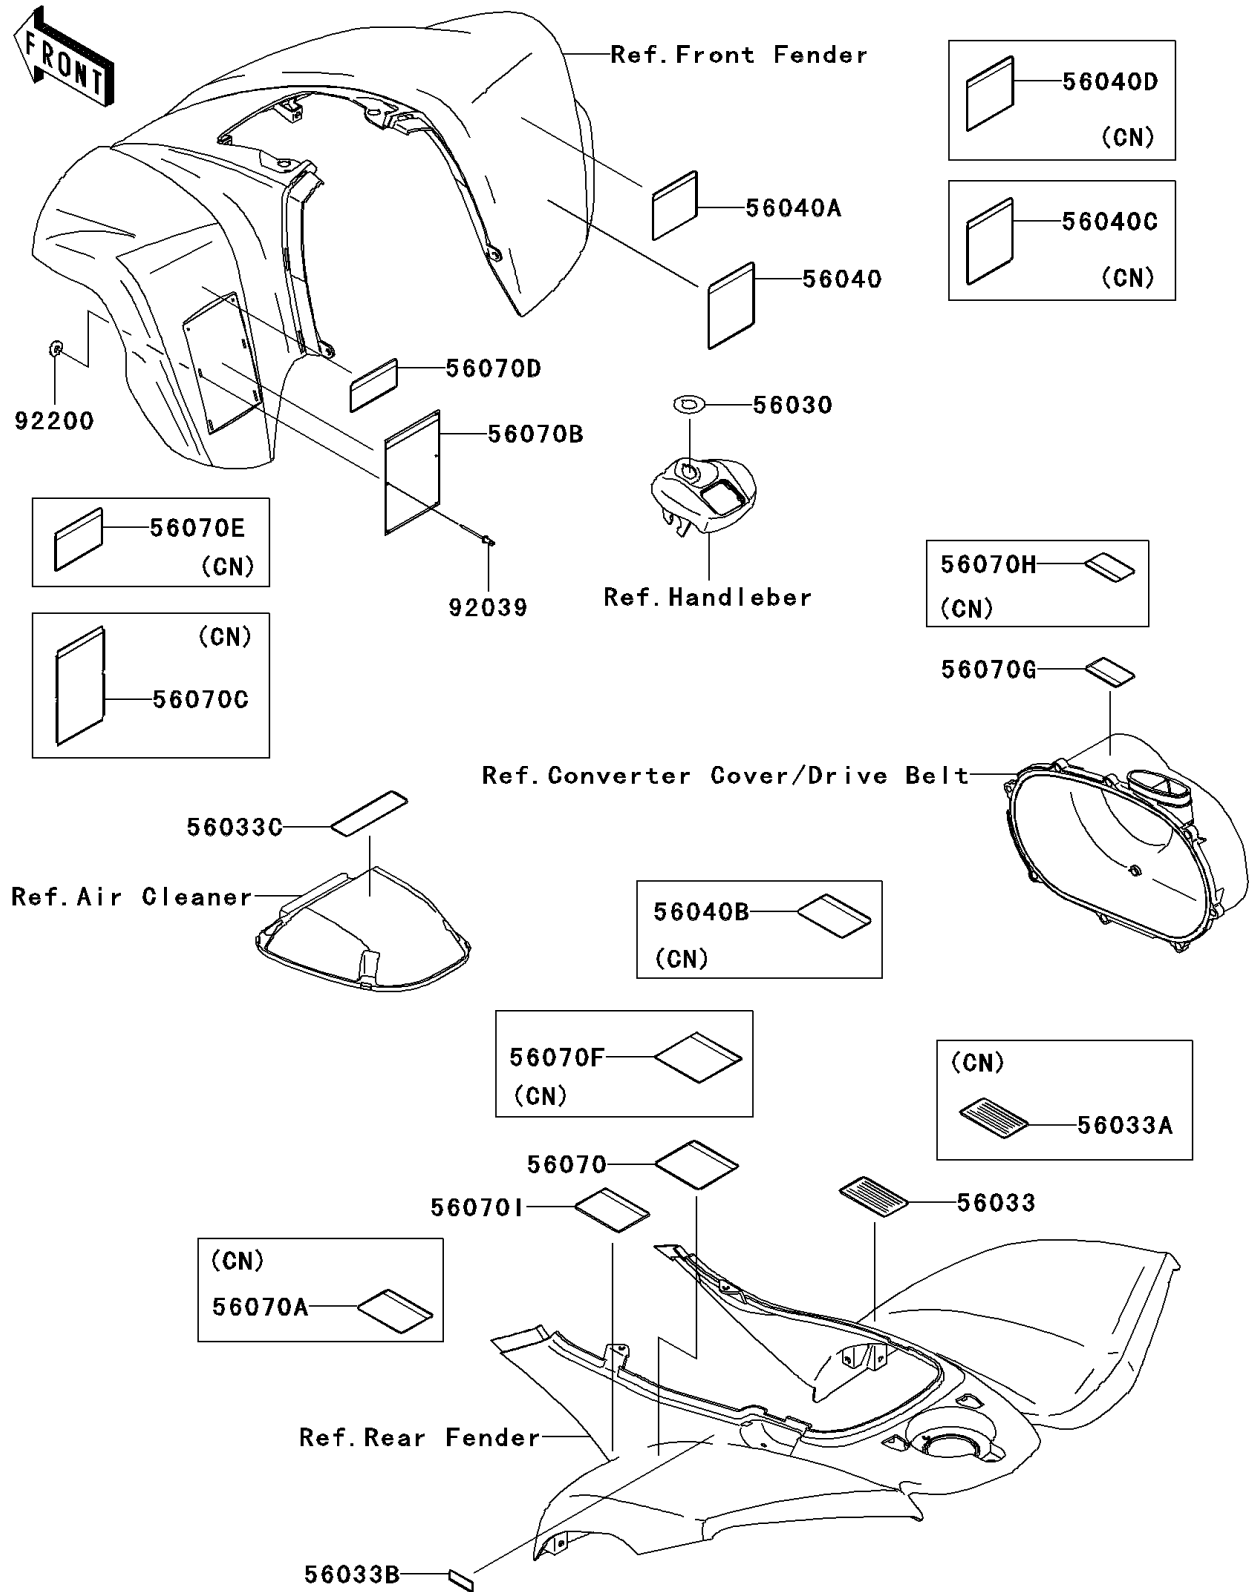

2004 KFX[®]700 PARTS DIAGRAM

Labels(KSV700-A1)

F2860

2004 KFX®700 PARTS LIST

Labels(KSV700-A1)

ITEM NAME	PART NUMBER	QUANTITY
LABEL,IGNITION SWITCH (Ref # 56030)	56030-0018	1
LABEL-MANUAL,DRIVE BELT INFO (Ref # 56033)	56033-0001	1
LABEL-MANUAL,SEAT LATCH (Ref # 56033B)	56033-0023	1
LABEL-MANUAL,MANUAL (Ref # 56033C)	56033-1263	1
LABEL-WARNING,TRANSPORT (Ref # 56040)	56040-1261	1
LABEL-WARNING,UNDER 16 (Ref # 56040A)	56040-1276	1
LABEL-WARNING,TIRE INFO (Ref # 56070)	56070-0004	1
LABEL-WARNING,SERIOUS INJURY (Ref # 56070B)	56070-1151	1
LABEL-WARNING,SHIFT LEVER (Ref # 56070D)	56070-1170	1
LABEL-WARNING,CVT COVER (Ref # 56070G)	56070-1269	1
LABEL-WARNING,MAX VEHICLE LOAD (Ref # 56070I)	56070-1291	1
RIVET,3.2X8 (Ref # 92039)	92039-3763	1
WASHER,3.5X8X1 (Ref # 92200)	92200-1251	1
LABEL-MANUAL,BELT CONVERTER (Ref # 56033A)	56033-0002	1
LABEL-WARNING,NO PASSENGER (Ref # 56040B)	56040-1280	1
LABEL-WARNING,TRANSPORT (Ref # 56040C)	56040-1283	1
LABEL-WARNING,AGE (Ref # 56040D)	56040-1325	1
LABEL-WARNING,MAX VEHICLE LOAD (Ref # 56070A)	56070-0006	1
LABEL-WARNING,GENERAL (Ref # 56070C)	56070-1163	1
LABEL-WARNING,SHIFT LEVER(FREN (Ref # 56070E)	56070-1179	1
LABEL-WARNING,TIRE INFO (Ref # 56070F)	56070-1249	1
LABEL-WARNING,CVT COVER(FRENCH (Ref # 56070H)	56070-1271	1