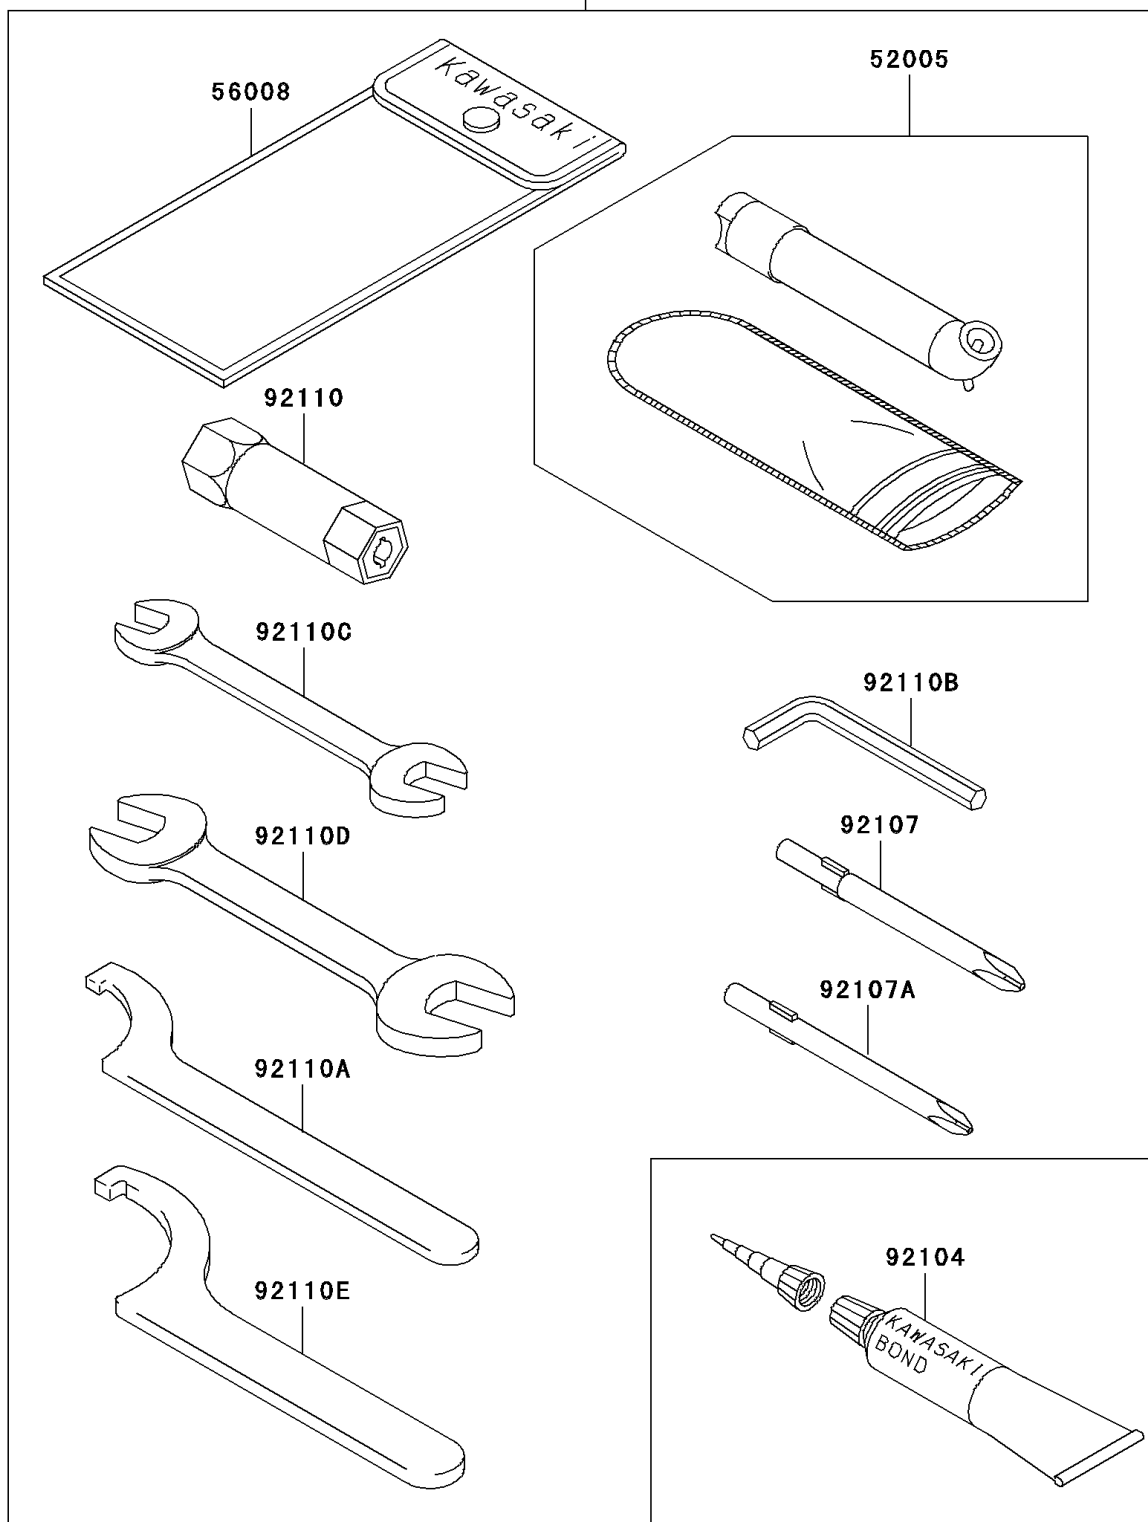

## 2004 KFX®700 PARTS DIAGRAM

Owner's Tools

56007

F2810

## 2004 KFX®700 PARTS LIST

Owner's Tools

ITEM NAME	PART NUMBER	QUANTITY
GAUGE,AIR (Ref # 52005)	52005-1082	1
TOOL-KIT (Ref # 56007)	56007-0001	1
BAG,TOOL (Ref # 56008)	56008-1007	1
GASKET-LIQUID,TUBE,100G,SILVER (Ref # 92104)	92104-002	1
TOOL-DRIVER,#3PHILLIPS (Ref # 92107)	92107-005	1
TOOL-DRIVER,#2PHILLIPS (Ref # 92107A)	92107-1053	1
TOOL-WRENCH,BOX,16MM (Ref # 92110)	92110-1116	1
TOOL-WRENCH,HOOK (Ref # 92110A)	92110-1129	1
TOOL-WRENCH,ALLEN,3MM (Ref # 92110B)	92110-1140	1
TOOL-WRENCH,OPEN END,10X12 (Ref # 92110C)	92110-1152	1
TOOL-WRENCH,OPEN END,14X17 (Ref # 92110D)	92110-1153	1
TOOL-WRENCH,HOOK (Ref # 92110E)	92110-1173	1