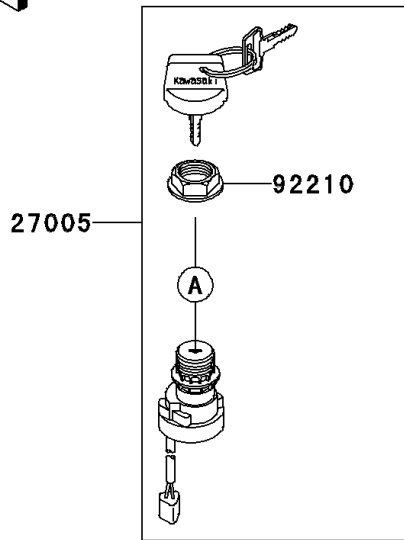

## 2004 KFX®700 PARTS DIAGRAM

Ignition Switch

F2770

## 2004 KFX<sup>®</sup>700 PARTS LIST

Ignition Switch

ITEM NAME	PART NUMBER	QUANTITY
COVER,KEY (Ref # 14024)	14024-1551	1
SWITCH-ASSY-IGNITION (Ref # 27005)	27005-1267	1
KEY-LOCK,BLANK (Ref # 27008)	27008-1041	1
KEY-LOCK,BLANK (Ref # 27008A)	27008-1042	1
KEY-LOCK,BLANK (Ref # 27008B)	27008-1043	1
KEY-LOCK,BLANK (Ref # 27008C)	27008-1044	1
KEY-LOCK,BLANK (Ref # 27008D)	27008-1132	1
KEY-LOCK,BLANK (Ref # 27008E)	27008-1133	1
KEY-LOCK,BLANK (Ref # 27008F)	27008-1134	1
KEY-LOCK,BLANK (Ref # 27008G)	27008-1135	1
SWITCH,INVERT SENSOR (Ref # 27010)	27010-1421	1
SCREW,4X20 (Ref # 92009)	92009-1897	1
NUT,IGNITION SWITCH (Ref # 92210)	92210-1109	1