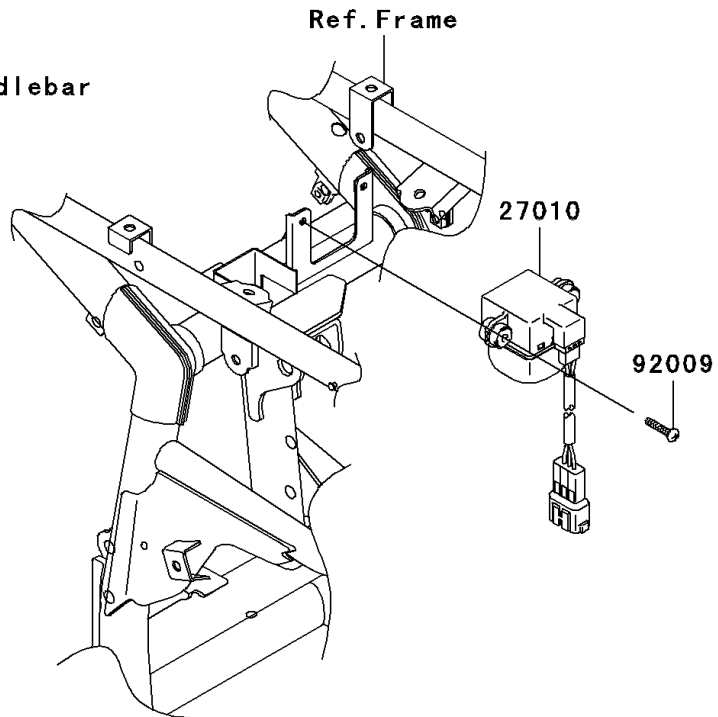

## 2004 KFX®700 PARTS DIAGRAM

Ignition Switch

F2770

## 2004 KFX<sup>®</sup>700 PARTS LIST

Ignition Switch

ITEM NAME	PART NUMBER	QUANTITY
COVER,KEY (Ref # 14024)	14024-1551	1
SWITCH-ASSY-IGNITION (Ref # 27005)	27005-1267	1
KEY-LOCK,BLANK (Ref # 27008)	27008-1041	1
KEY-LOCK,BLANK (Ref # 27008A)	27008-1042	1
KEY-LOCK,BLANK (Ref # 27008B)	27008-1043	1
KEY-LOCK,BLANK (Ref # 27008C)	27008-1044	1
KEY-LOCK,BLANK (Ref # 27008D)	27008-1132	1
KEY-LOCK,BLANK (Ref # 27008E)	27008-1133	1
KEY-LOCK,BLANK (Ref # 27008F)	27008-1134	1
KEY-LOCK,BLANK (Ref # 27008G)	27008-1135	1
SWITCH,INVERT SENSOR (Ref # 27010)	27010-1421	1
SCREW,4X20 (Ref # 92009)	92009-1897	1
NUT,IGNITION SWITCH (Ref # 92210)	92210-1109	1