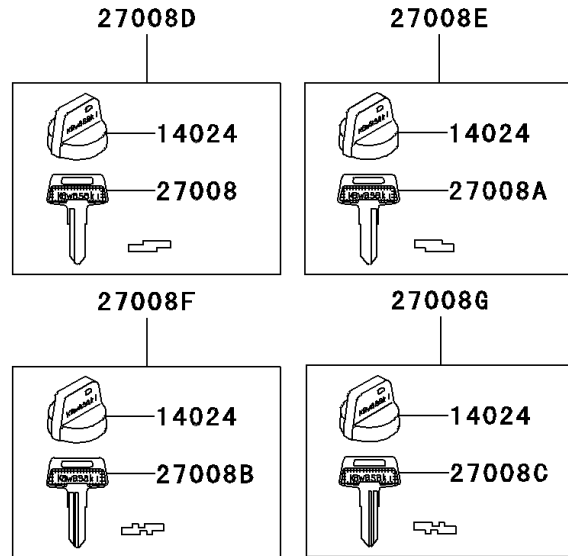

## 2004 KFX®700 PARTS DIAGRAM

Ignition Switch

F2770

## 2004 KFX<sup>®</sup>700 PARTS LIST

Ignition Switch

ITEM NAME	PART NUMBER	QUANTITY
COVER,KEY (Ref # 14024)	14024-1551	1
SWITCH-ASSY-IGNITION (Ref # 27005)	27005-1267	1
KEY-LOCK,BLANK (Ref # 27008)	27008-1041	1
KEY-LOCK,BLANK (Ref # 27008A)	27008-1042	1
KEY-LOCK,BLANK (Ref # 27008B)	27008-1043	1
KEY-LOCK,BLANK (Ref # 27008C)	27008-1044	1
KEY-LOCK,BLANK (Ref # 27008D)	27008-1132	1
KEY-LOCK,BLANK (Ref # 27008E)	27008-1133	1
KEY-LOCK,BLANK (Ref # 27008F)	27008-1134	1
KEY-LOCK,BLANK (Ref # 27008G)	27008-1135	1
SWITCH,INVERT SENSOR (Ref # 27010)	27010-1421	1
SCREW,4X20 (Ref # 92009)	92009-1897	1
NUT,IGNITION SWITCH (Ref # 92210)	92210-1109	1