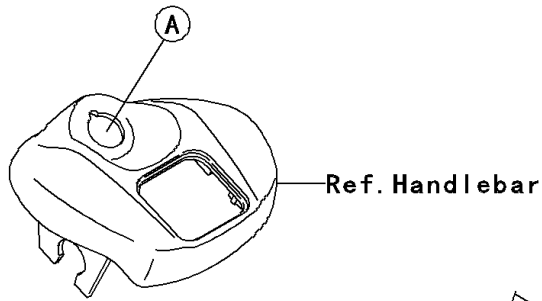

## 2004 KFX<sup>®</sup>700 PARTS LIST

Ignition Switch

ITEM NAME	PART NUMBER	QUANTITY
COVER,KEY (Ref # 14024)	14024-1551	1
SWITCH-ASSY-IGNITION (Ref # 27005)	27005-1267	1
KEY-LOCK,BLANK (Ref # 27008)	27008-1041	1
KEY-LOCK,BLANK (Ref # 27008A)	27008-1042	1
KEY-LOCK,BLANK (Ref # 27008B)	27008-1043	1
KEY-LOCK,BLANK (Ref # 27008C)	27008-1044	1
KEY-LOCK,BLANK (Ref # 27008D)	27008-1132	1
KEY-LOCK,BLANK (Ref # 27008E)	27008-1133	1
KEY-LOCK,BLANK (Ref # 27008F)	27008-1134	1
KEY-LOCK,BLANK (Ref # 27008G)	27008-1135	1
SWITCH,INVERT SENSOR (Ref # 27010)	27010-1421	1
SCREW,4X20 (Ref # 92009)	92009-1897	1
NUT,IGNITION SWITCH (Ref # 92210)	92210-1109	1